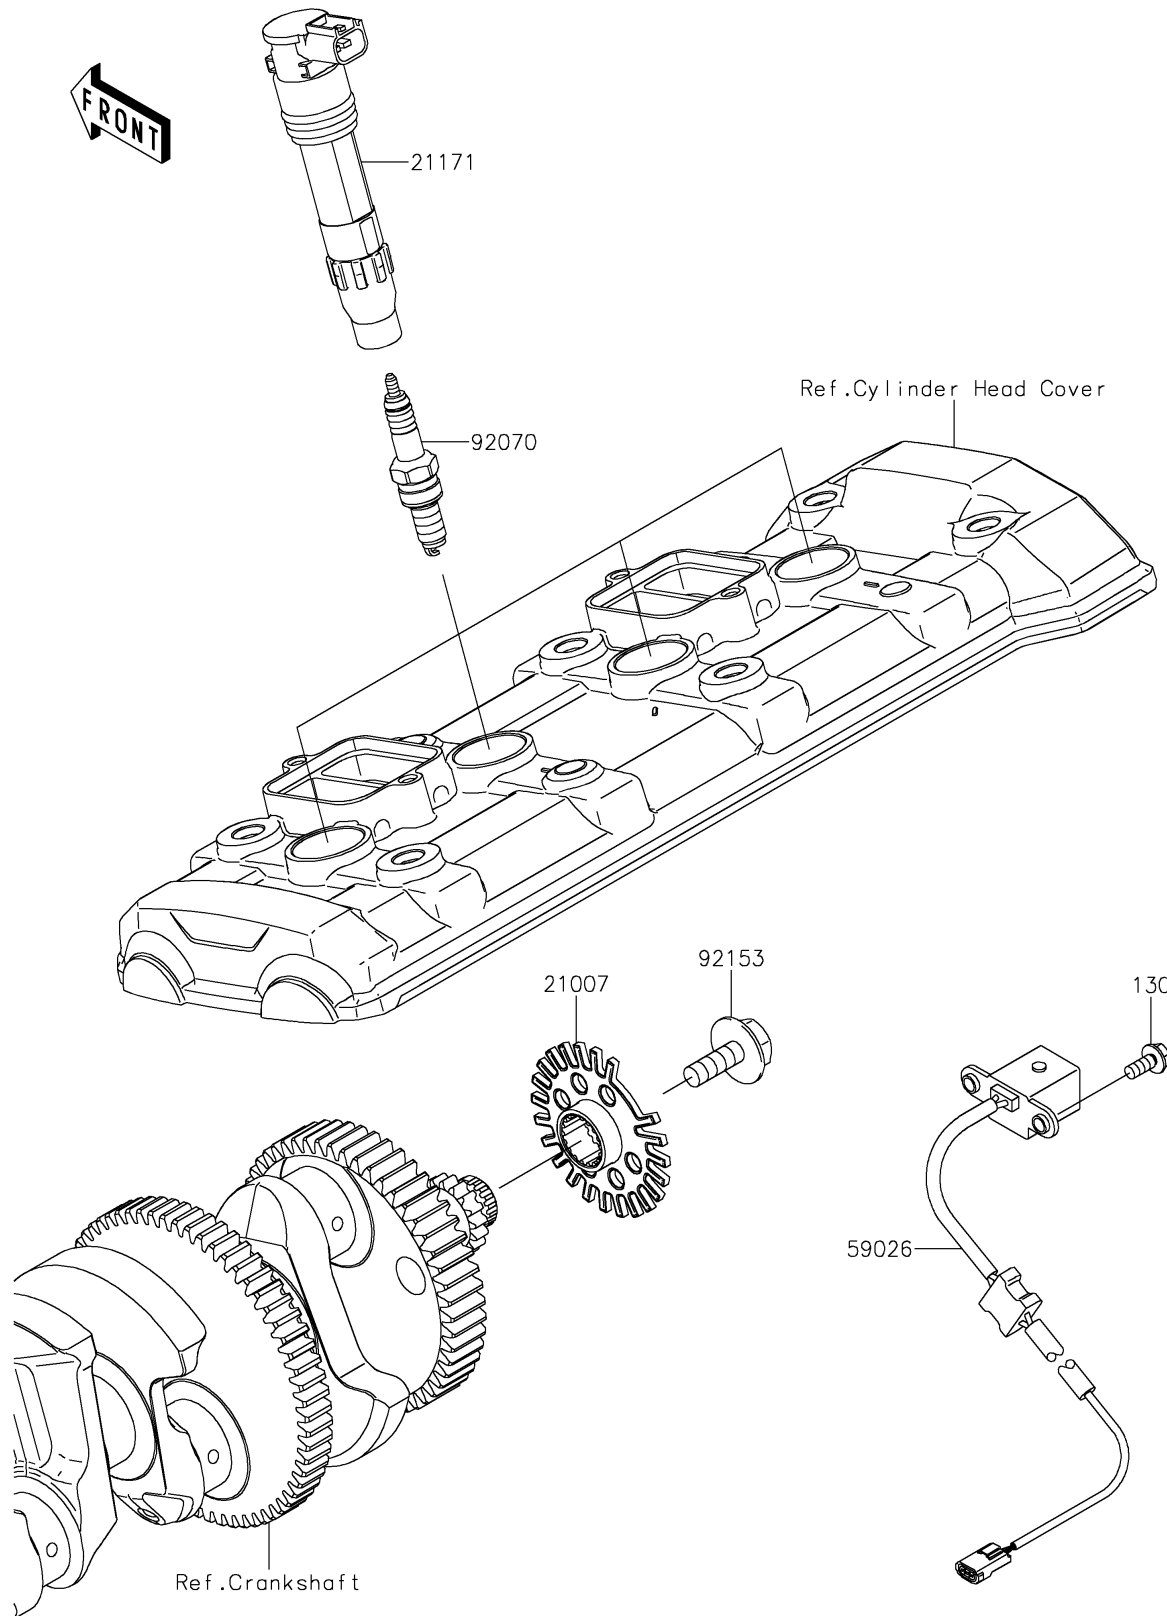

2026 Z900RS CAFÉ ABS

PARTS DIAGRAM

Ignition System

E1830

2026 Z900RS CAFÉ ABS

PARTS LIST

Ignition System

ITEM NAME

PART NUMBER

QUANTITY
