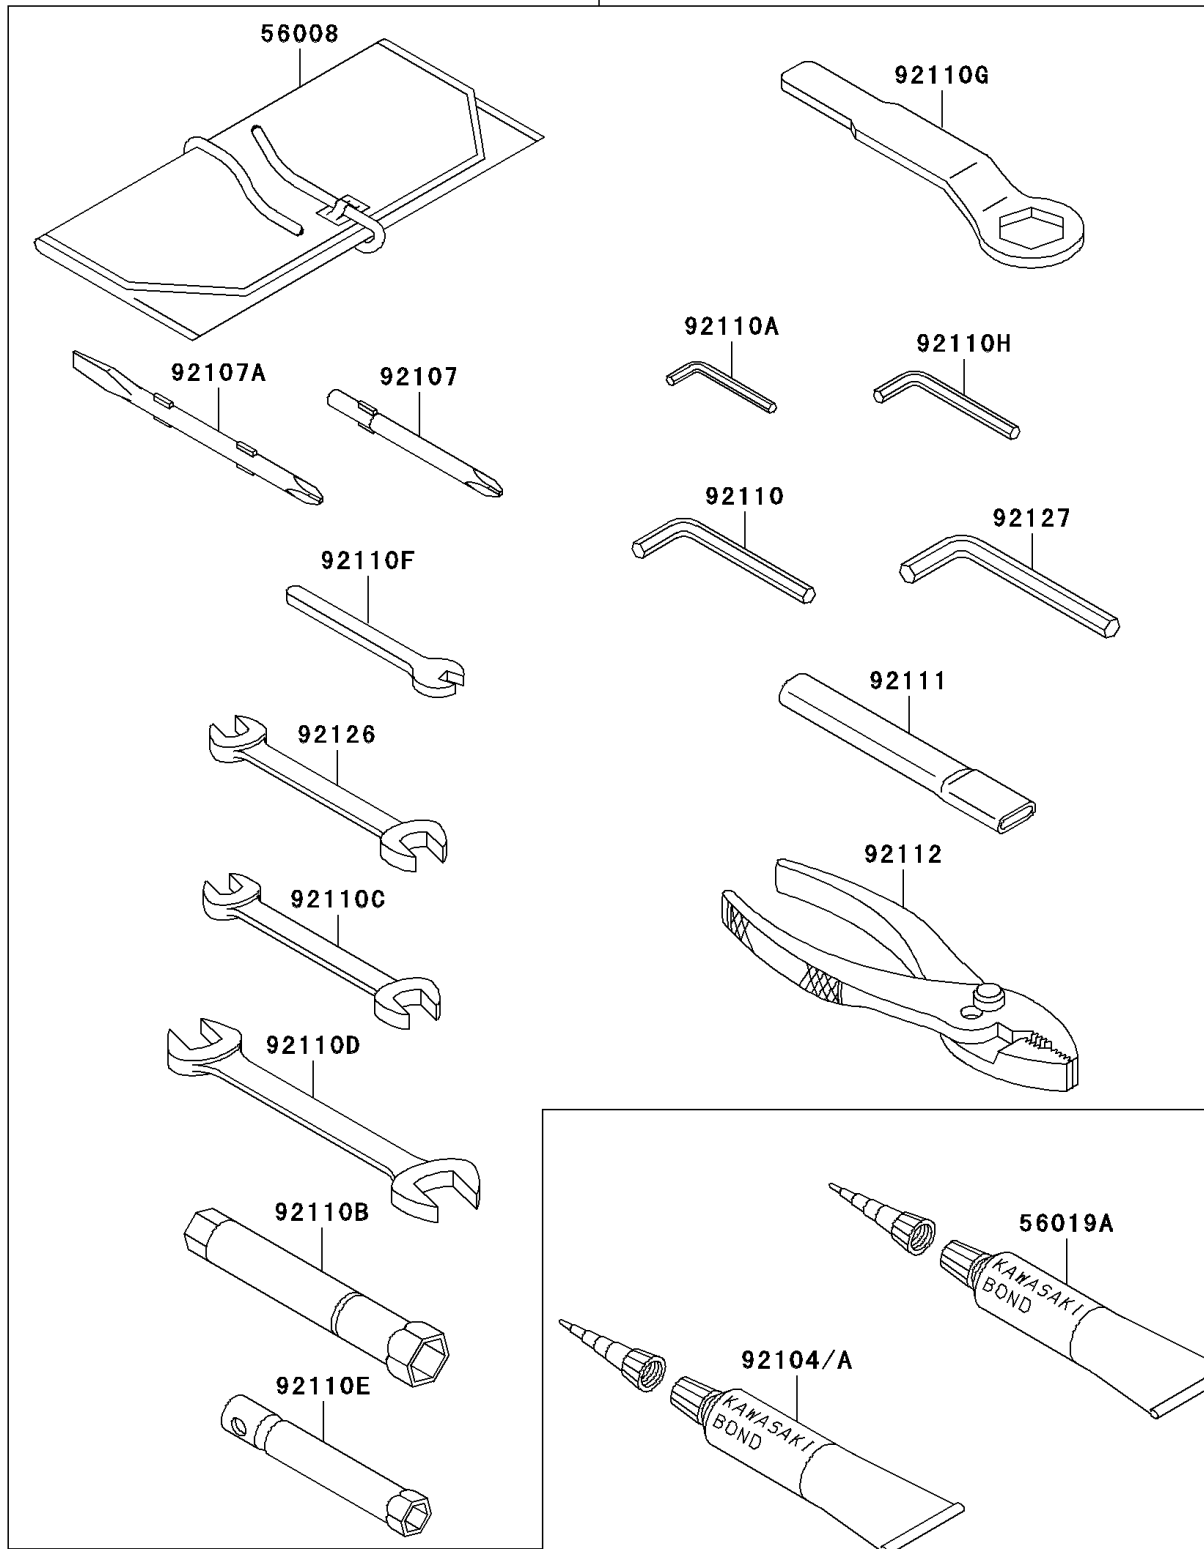

2002 Ninja® ZX™-9R

PARTS DIAGRAM

Owner's Tools

56007

F2810