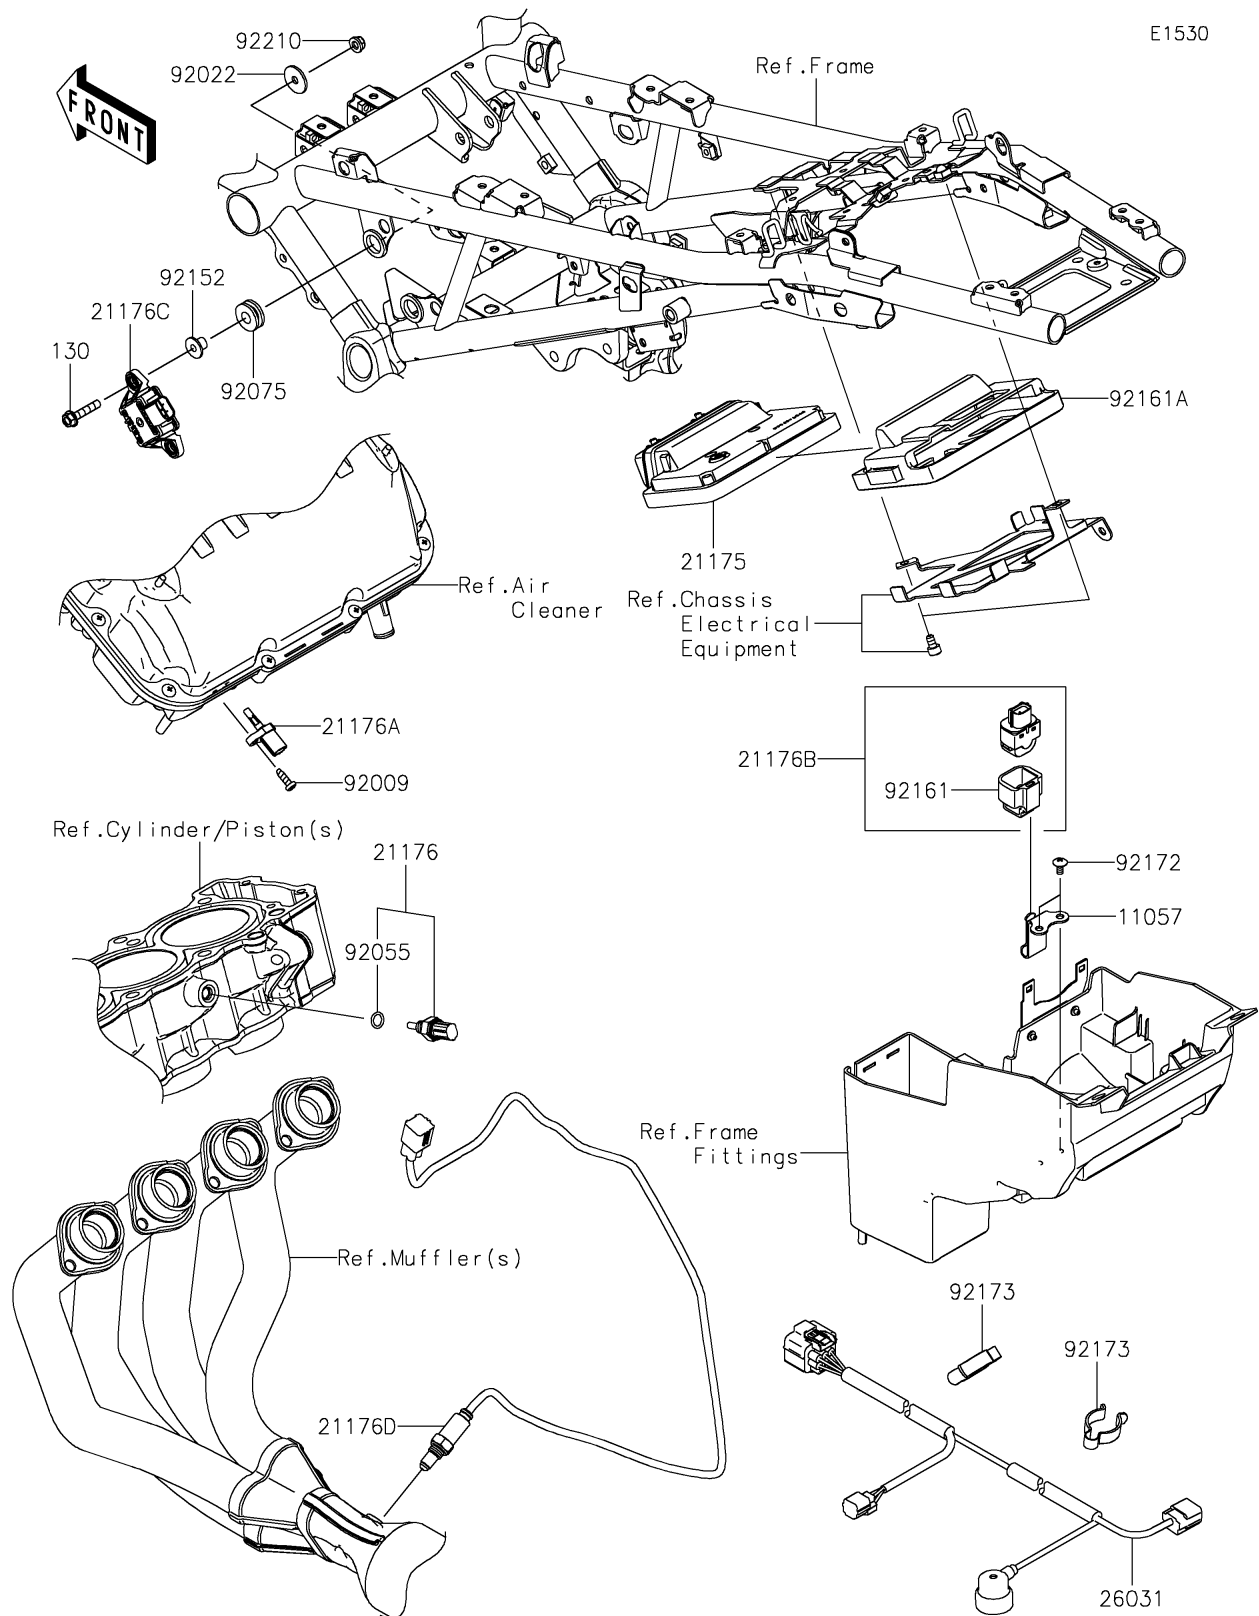

2026 Z900RS CAFÉ ABS

PARTS DIAGRAM

Fuel Injection

2026 Z900RS CAFÉ ABS

PARTS LIST Fuel Injection

ITEM NAME	PART NUMBER	QUANTITY
-----------	-------------	----------
