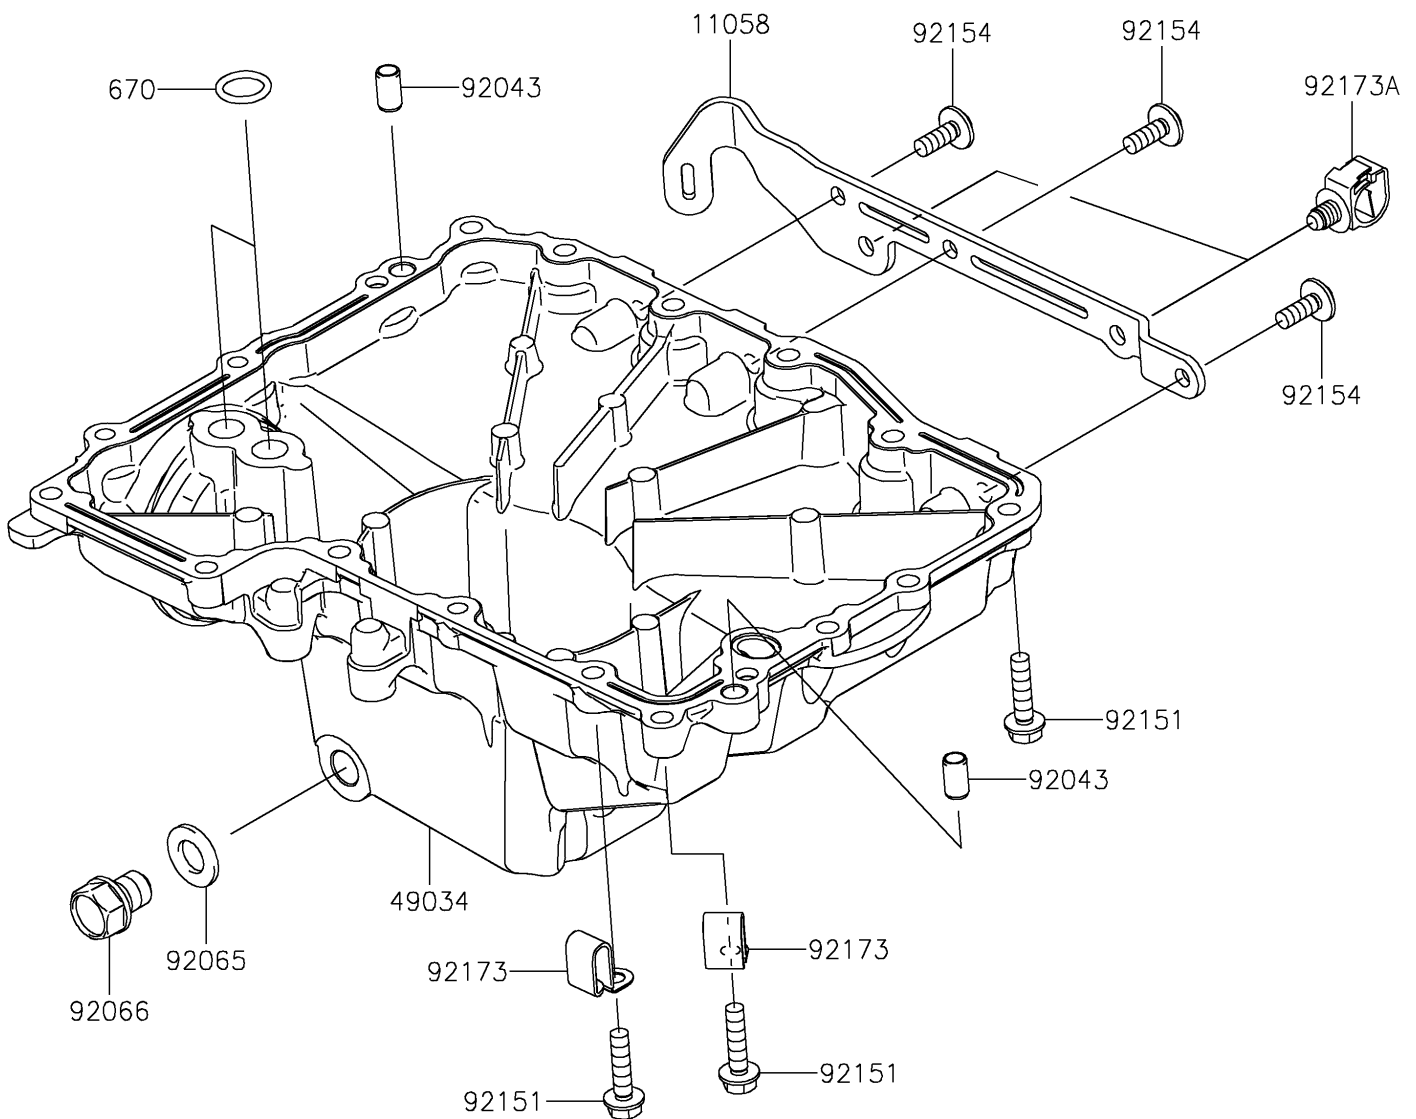

2026 Z900RS CAFÉ ABS

PARTS DIAGRAM

Oil Pan

E1434

2026 Z900RS CAFÉ ABS

PARTS LIST

Oil Pan

ITEM NAME	PART NUMBER	QUANTITY
BRACKET (Ref # 11058)	11058-7334	1
PAN-OIL (Ref # 49034)	49034-0592	1
PIN,6.2X8X14 (Ref # 92043)	92043-1263	2
GASKET,12X22X2 (Ref # 92065)	92065-097	1
PLUG,12X15 (Ref # 92066)	92066-0079	1
BOLT,FLANGED,6X25 (Ref # 92151)	92151-1225	18
BOLT,SOCKET,6X16 (Ref # 92154)	92154-3838	3
CLAMP (Ref # 92173)	92173-0082	2
CLAMP,12MM DIA. (Ref # 92173A)	92173-0736	2
O RING,14MM (Ref # 670)	670D2014	2