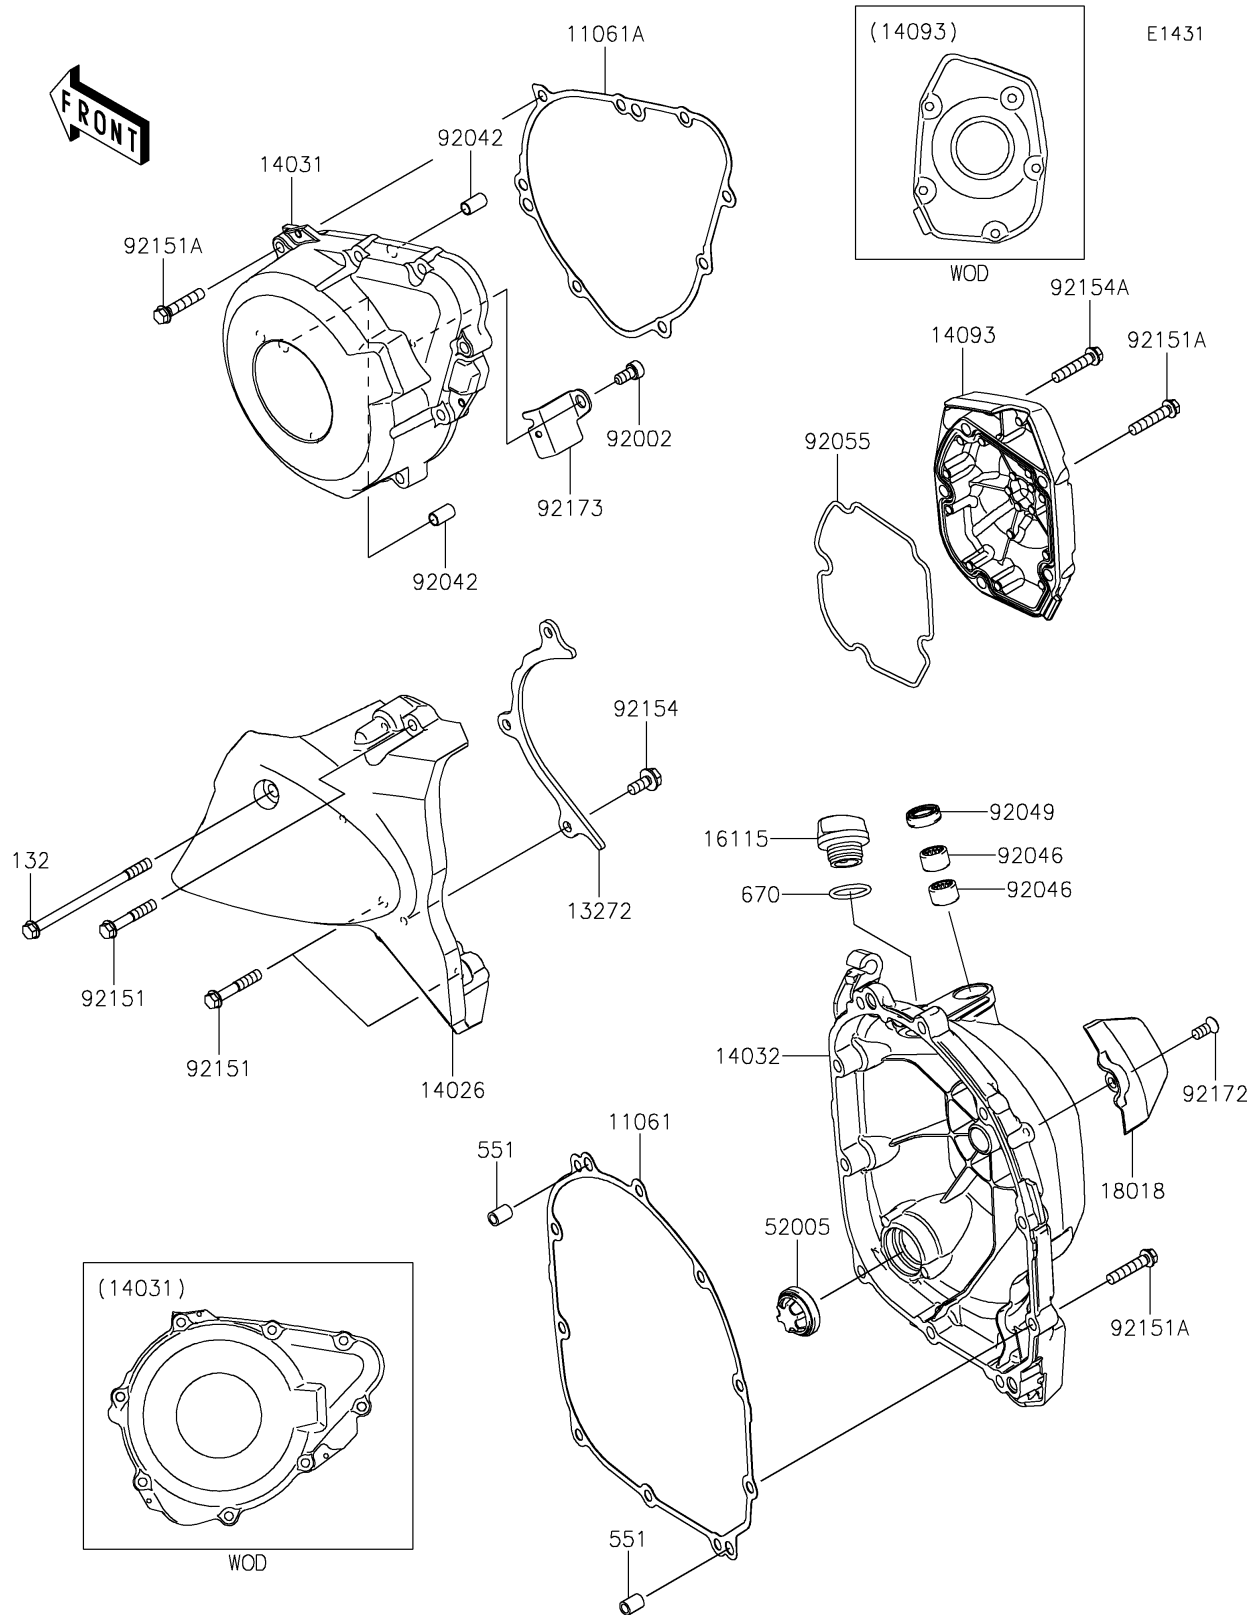

2026 Z900RS CAFÉ ABS

PARTS DIAGRAM

Engine Cover(s)

2026 Z900RS CAFÉ ABS

PARTS LIST

Engine Cover(s)

ITEM NAME	PART NUMBER	QUANTITY
-----------	-------------	----------
