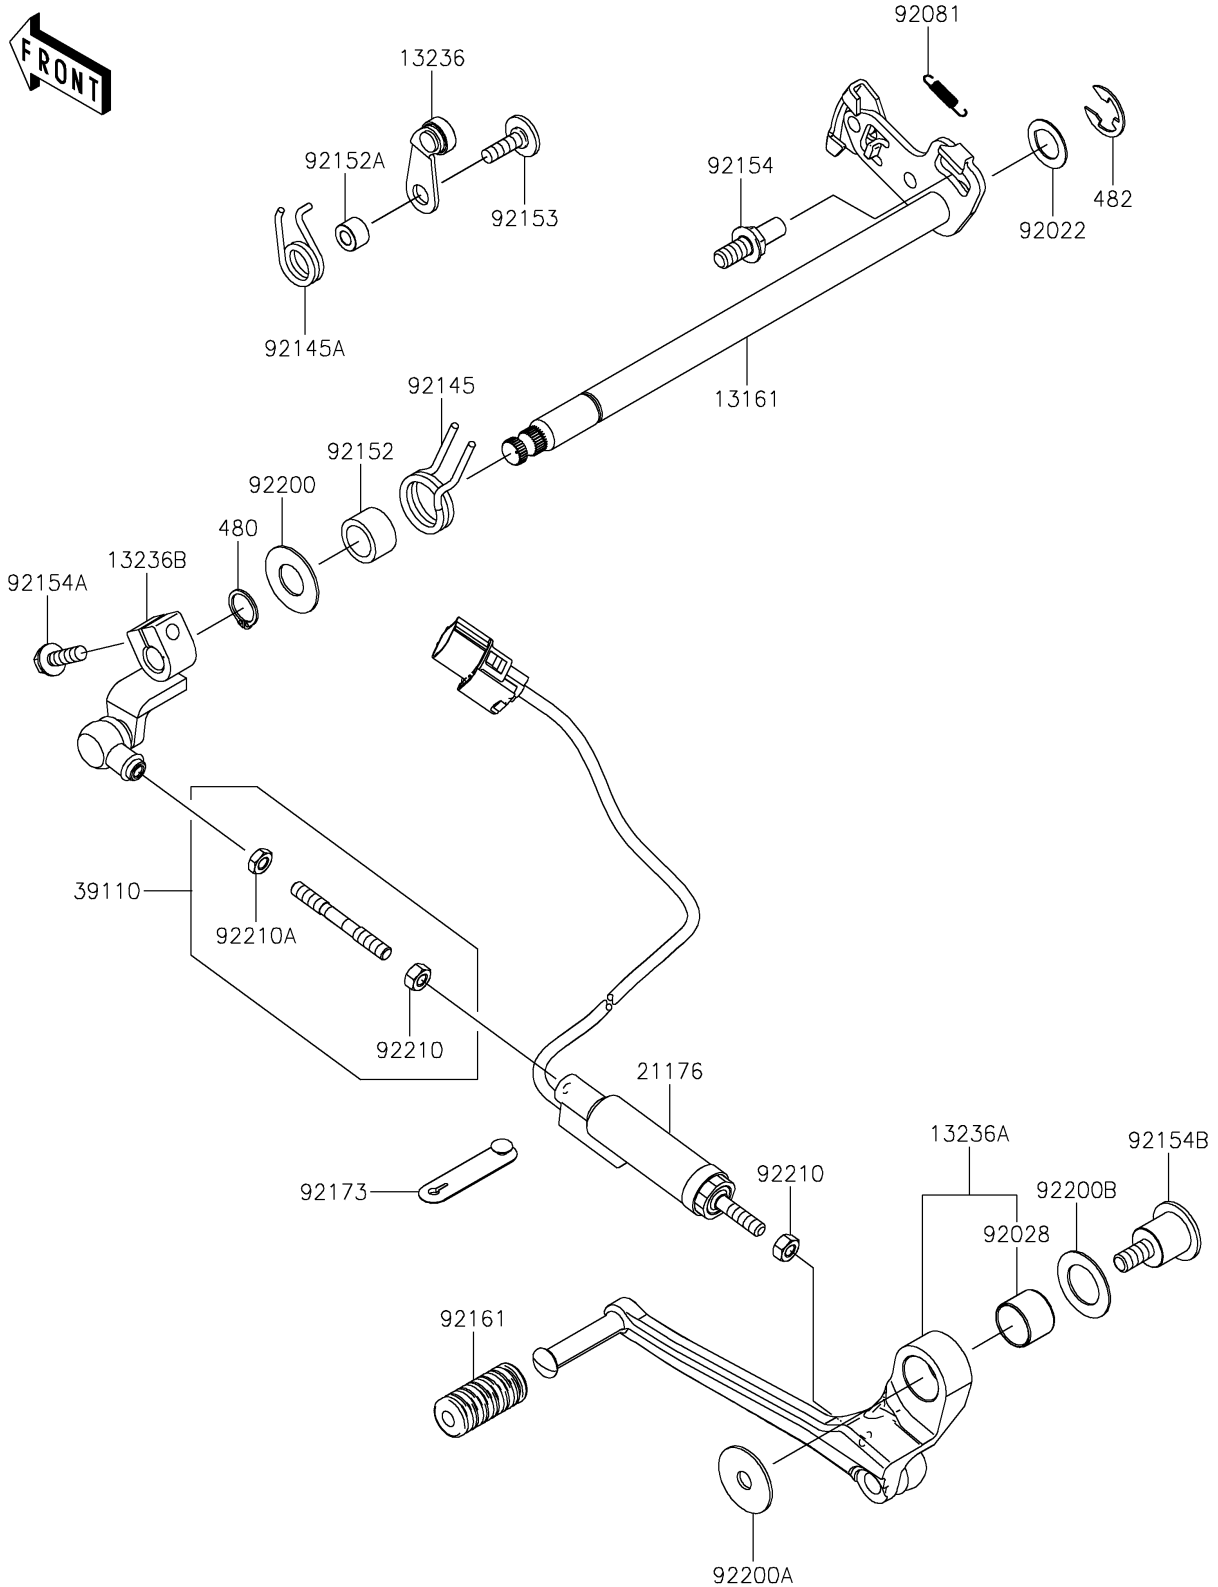

2026 Z900RS CAFÉ ABS

PARTS DIAGRAM

Gear Change Mechanism

E1370

2026 Z900RS CAFÉ ABS

PARTS LIST

Gear Change Mechanism

ITEM NAME

PART NUMBER

QUANTITY
