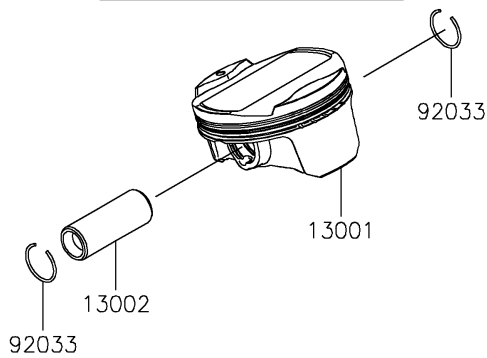

2026 Z900RS CAFÉ ABS

Kawasaki

Let the Good Times Roll®

PARTS DIAGRAM

Cylinder/Piston(s)

E1120

2026 Z900RS CAFÉ ABS

PARTS LIST