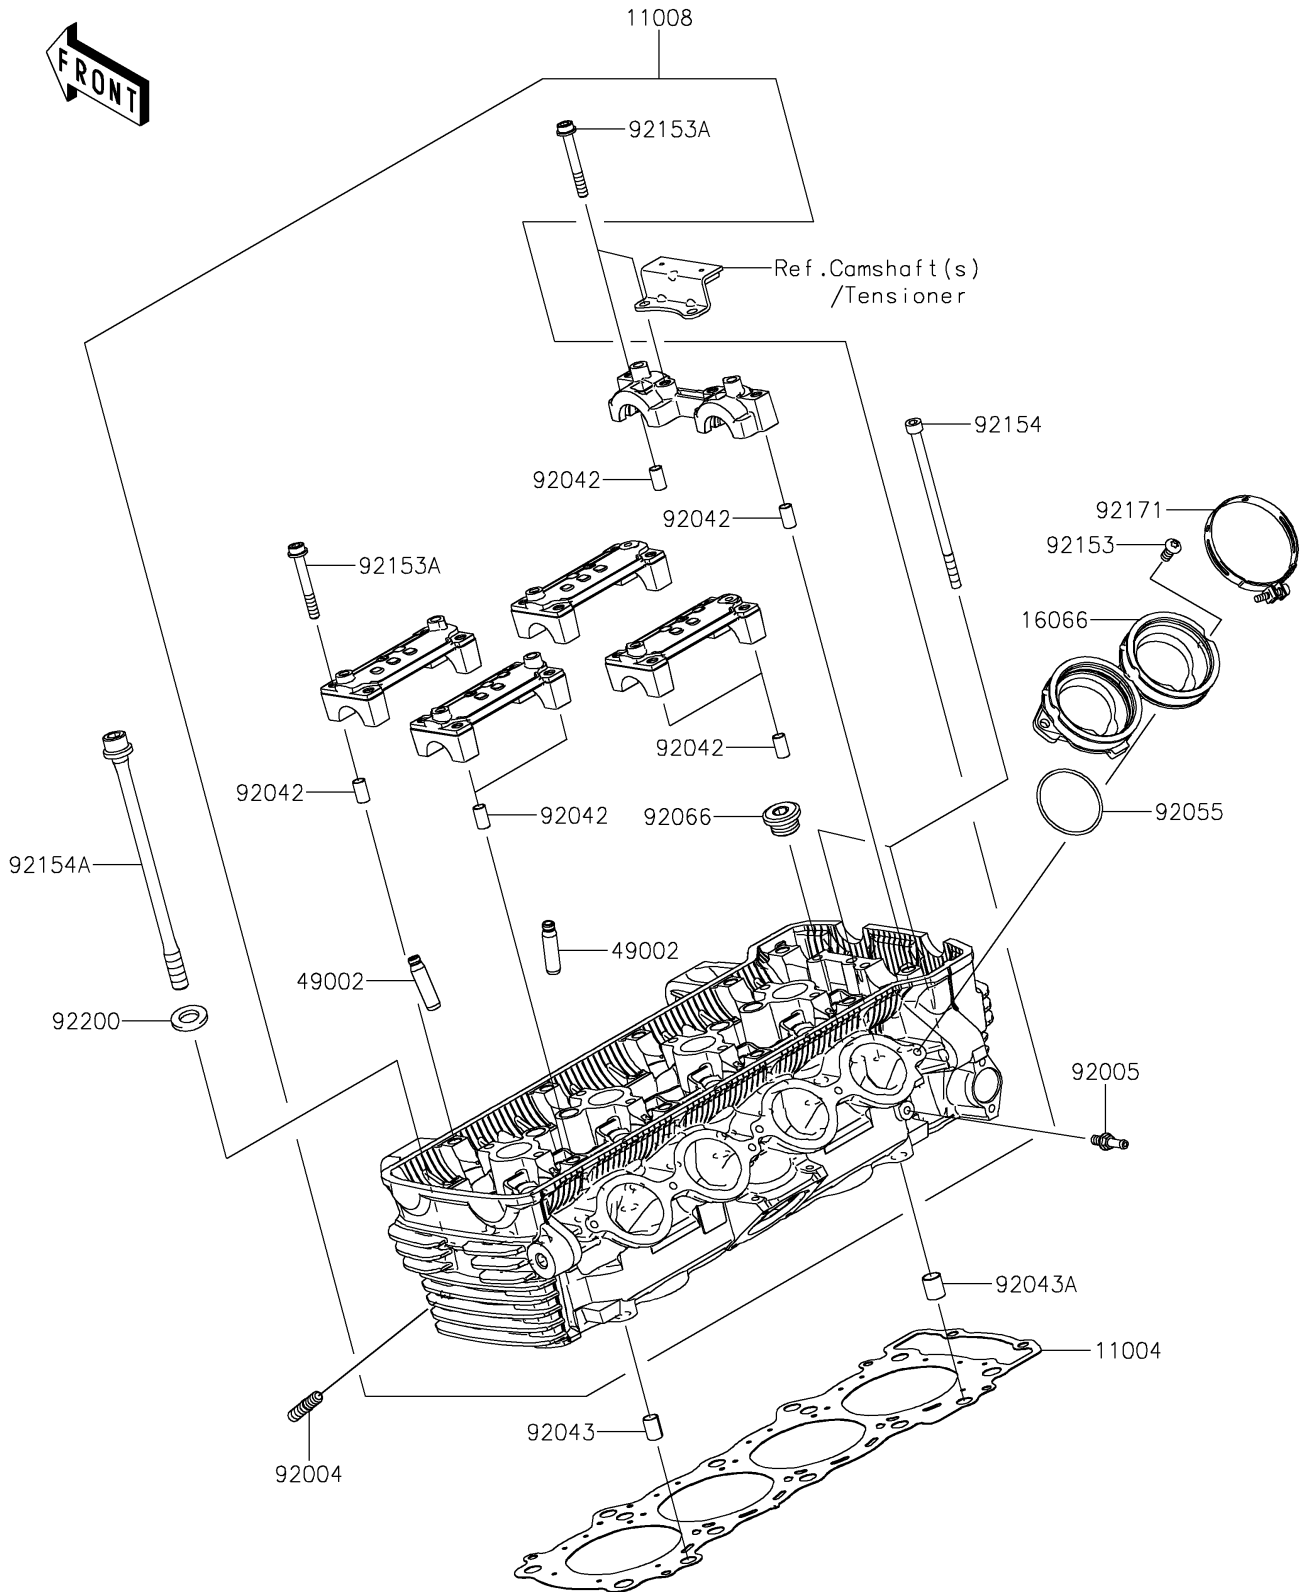

2026 Z900RS CAFÉ ABS

PARTS DIAGRAM

Cylinder Head

E1111

2026 Z900RS CAFÉ ABS

PARTS LIST

Cylinder Head

ITEM NAME

PART NUMBER

QUANTITY
