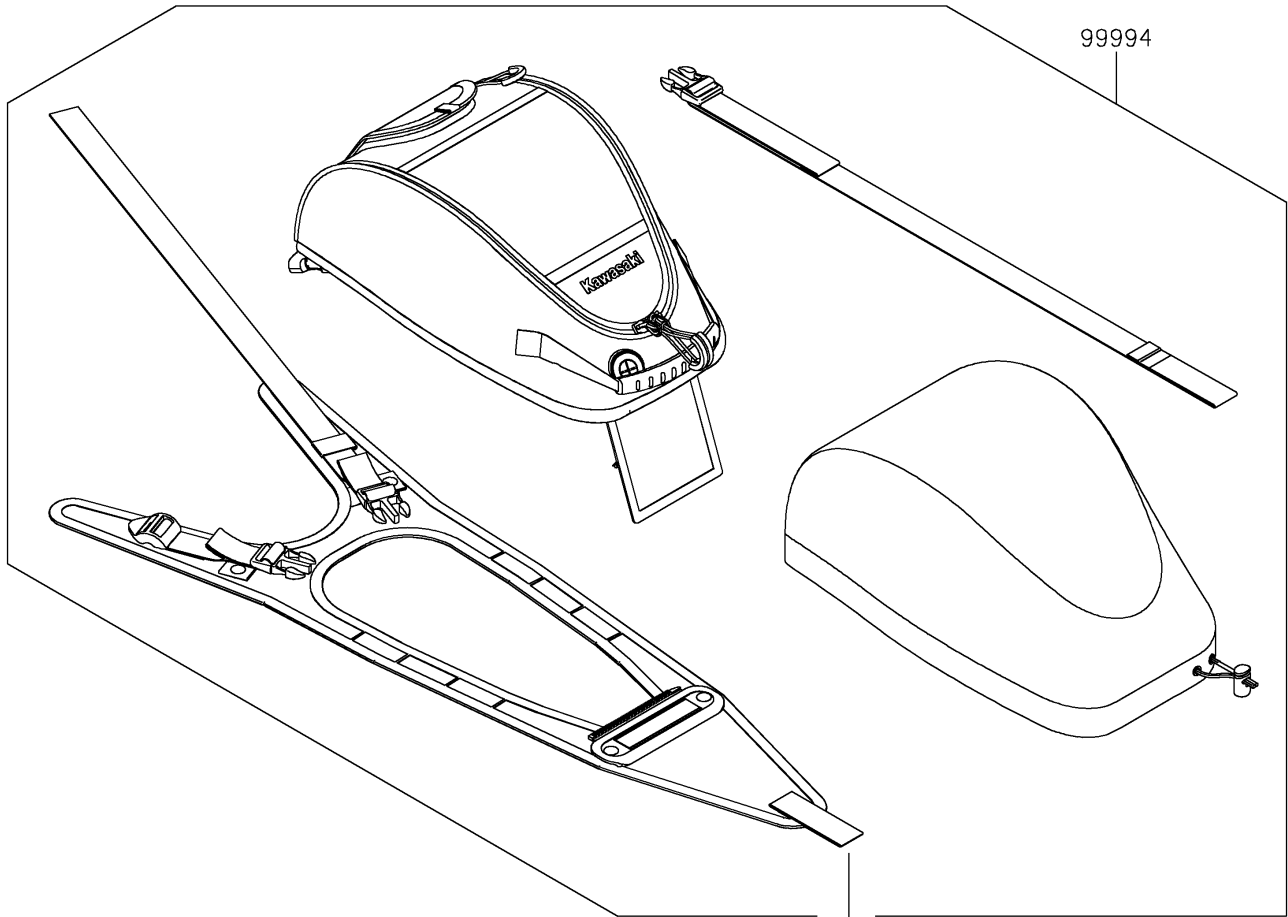

2026 Z900 ABS

PARTS DIAGRAM

Accessory(Tank Bag)

F2910F

2026 Z900 ABS

PARTS LIST

Accessory(Tank Bag)

ITEM NAME

PART NUMBER

QUANTITY
