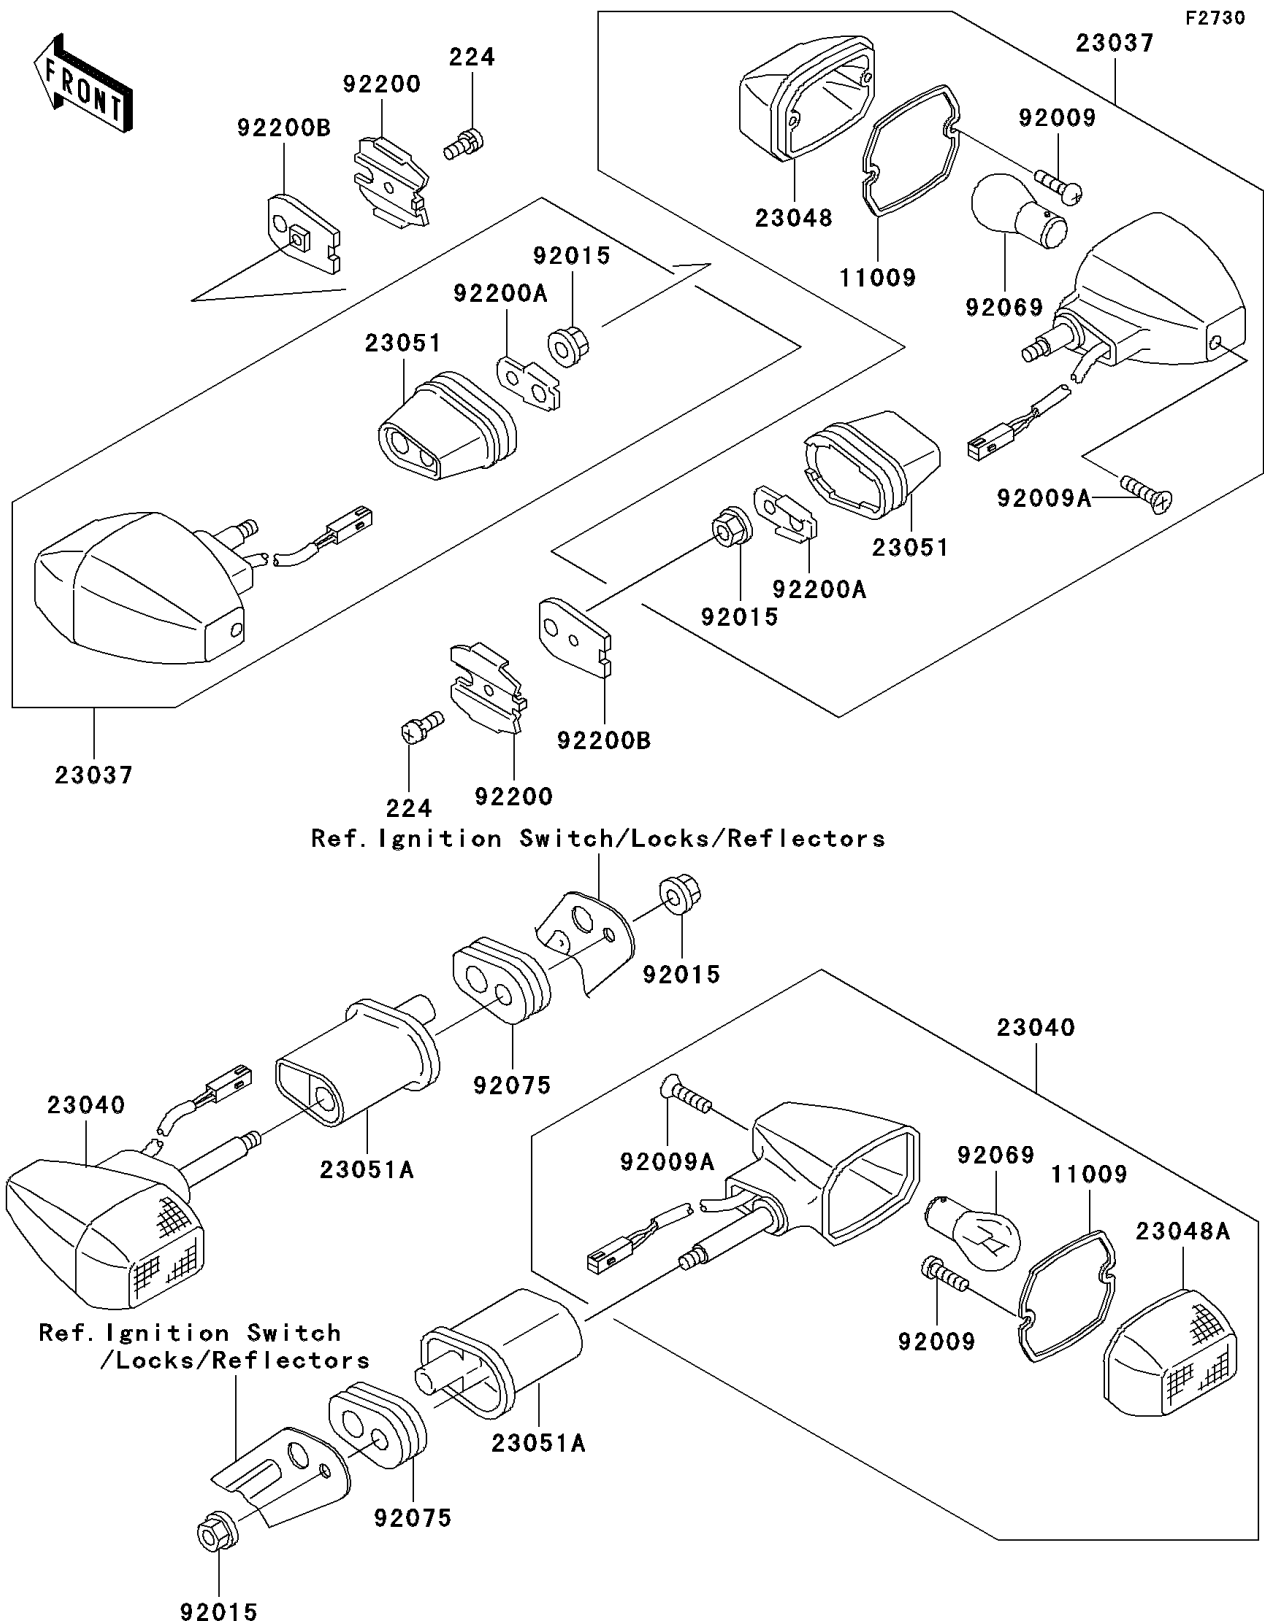

2003 Ninja[®] ZX[™]-9R

PARTS DIAGRAM

Turn Signals

2003 Ninja® ZX™-9R

PARTS LIST

Turn Signals

ITEM NAME

PART NUMBER

QUANTITY
