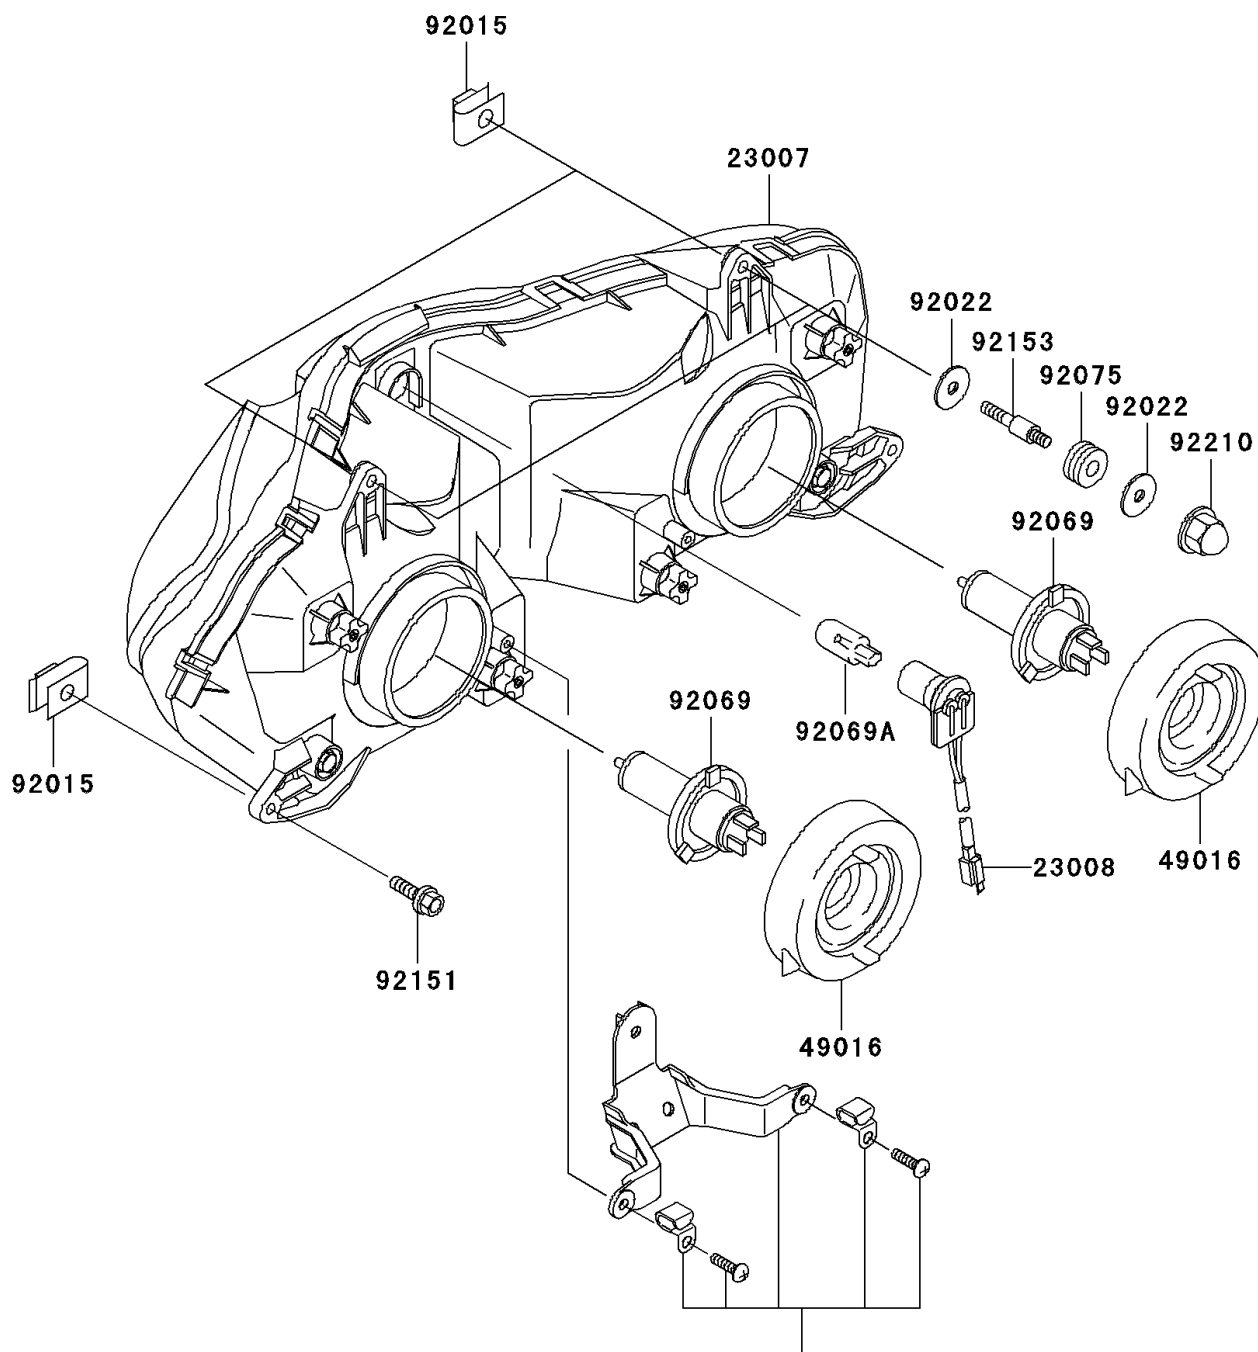

## PARTS DIAGRAM

### Headlight(s)

**Kawasaki**

Let the Good Times Roll<sup>®</sup>

F2710

Ref. Chassis Electrical Equipment

## PARTS LIST

Headlight(s)

**ITEM NAME**

**PART NUMBER**

**QUANTITY**

---