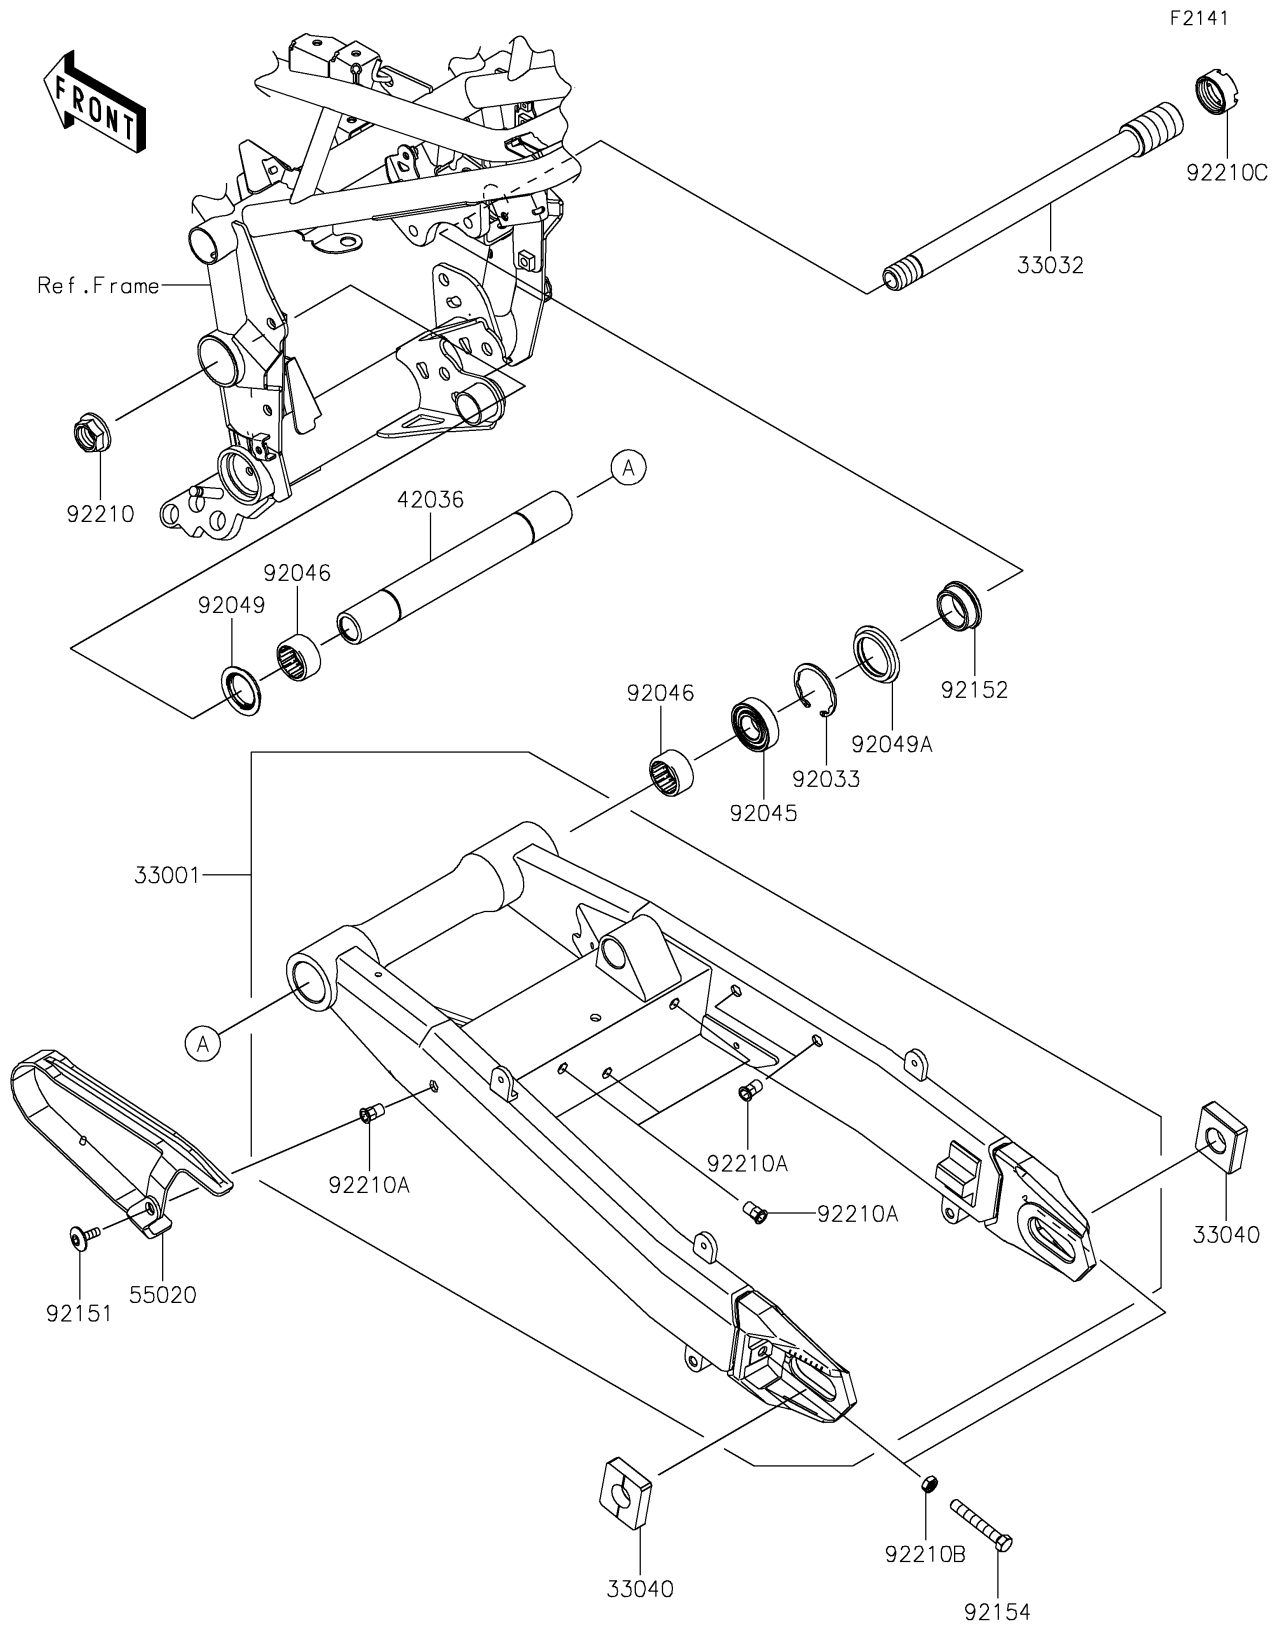

2026 Z900 ABS

PARTS DIAGRAM

Swingarm

2026 Z900 ABS

PARTS LIST

Swingarm

ITEM NAME	PART NUMBER	QUANTITY
ARM-COMP-SWING,F.S.BLACK (Ref # 33001)	33001-0732-18R	1
SHAFT-SWING ARM,20X269 (Ref # 33032)	33032-0055	1
ADJUSTER-CHAIN (Ref # 33040)	33040-1109	2
SLEEVE (Ref # 42036)	42036-0842	1
GUARD,CHAIN (Ref # 55020)	55020-1961	1
RING-SNAP,42MM (Ref # 92033)	92033-1041	1
BEARING-BALL,6004UL11 (Ref # 92045)	92045-0017	1
BEARING-NEEDLE,7E-HVS 28X34X17 (Ref # 92046)	92046-0008	2
SEAL-OIL (Ref # 92049)	92049-0132	1
SEAL-OIL,MHA 35 42 5.7F (Ref # 92049A)	92049-1380	1
BOLT,SOCKET,6X18 (Ref # 92151)	92151-1149	1
COLLAR,28X35X15 (Ref # 92152)	92152-2781	1
BOLT,8X55 (Ref # 92154)	92154-4304	2
NUT,FLANGED,20MM (Ref # 92210)	92210-0320	1
NUT,POP,6MM,L=16.5 (Ref # 92210A)	92210-0324	6
NUT,8MM (Ref # 92210B)	92210-1869	2
NUT,28MM (Ref # 92210C)	92210-2307	1