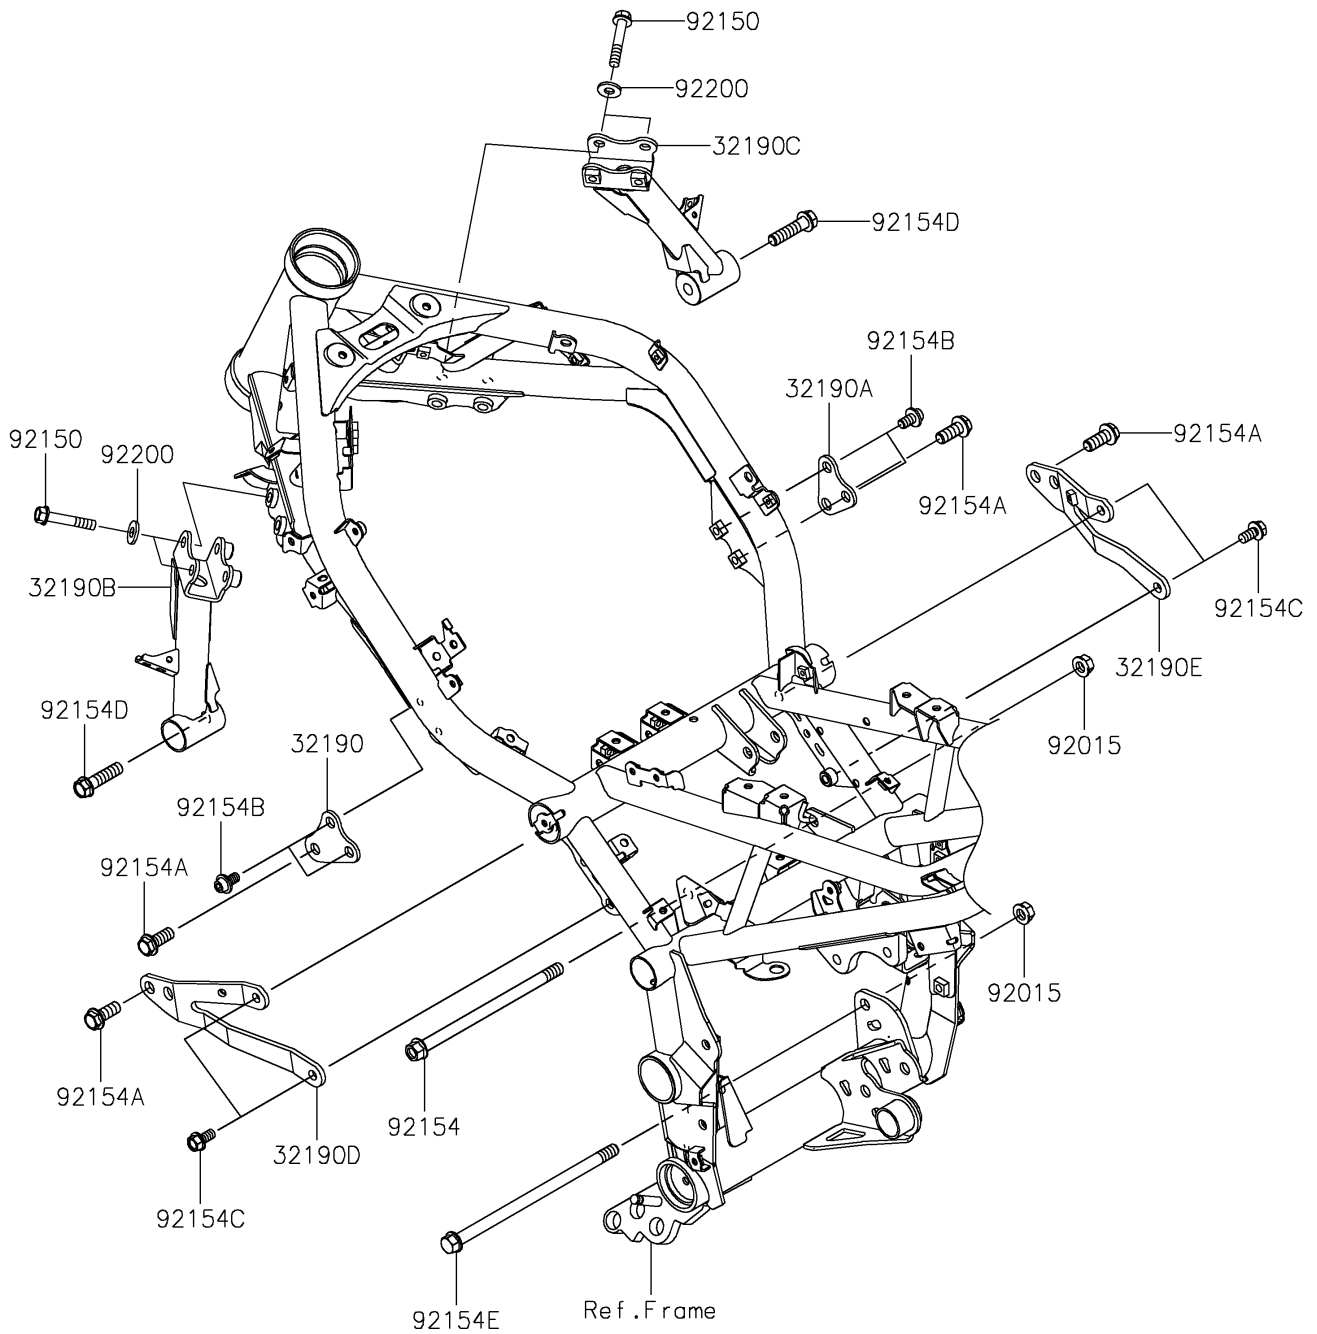

2026 Z900 ABS

PARTS DIAGRAM

Engine Mount

F2122

2026 Z900 ABS

PARTS LIST

Engine Mount

Kawasaki

Let the Good Times Roll®

ITEM NAME

PART NUMBER

QUANTITY
