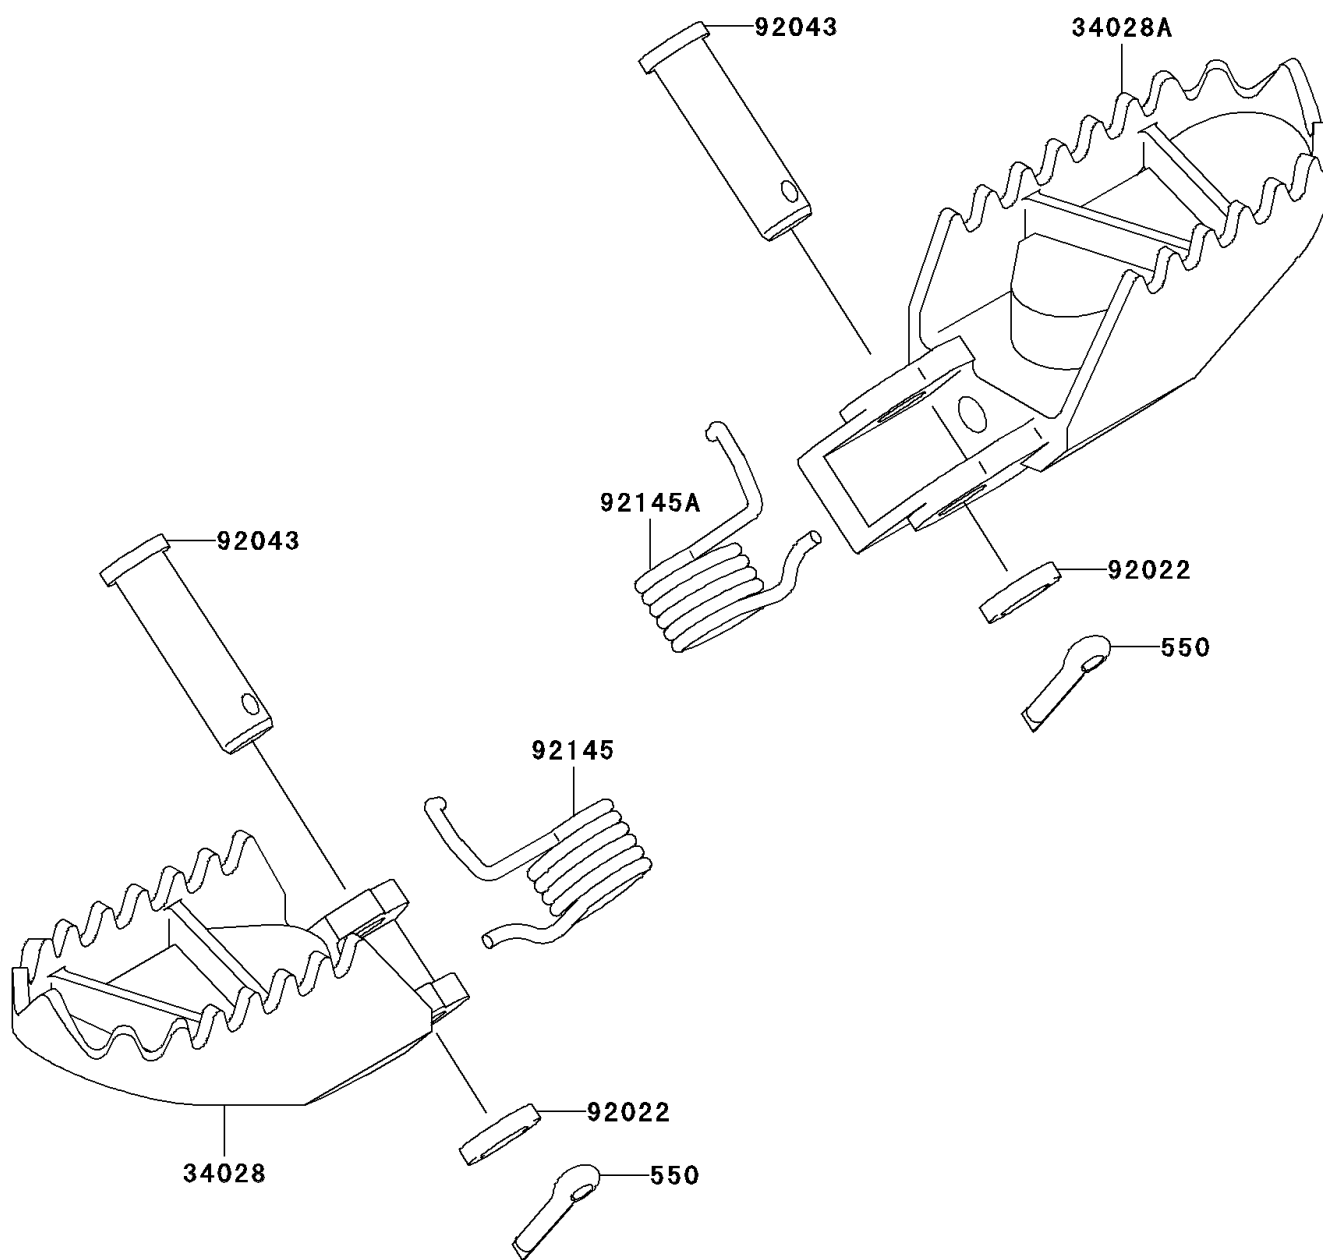

2006 KX85

PARTS DIAGRAM

Footrests

Kawasaki

Let the Good Times Roll®

F2160

2006 KX85

PARTS LIST

Footrests

ITEM NAME

PART NUMBER

QUANTITY
