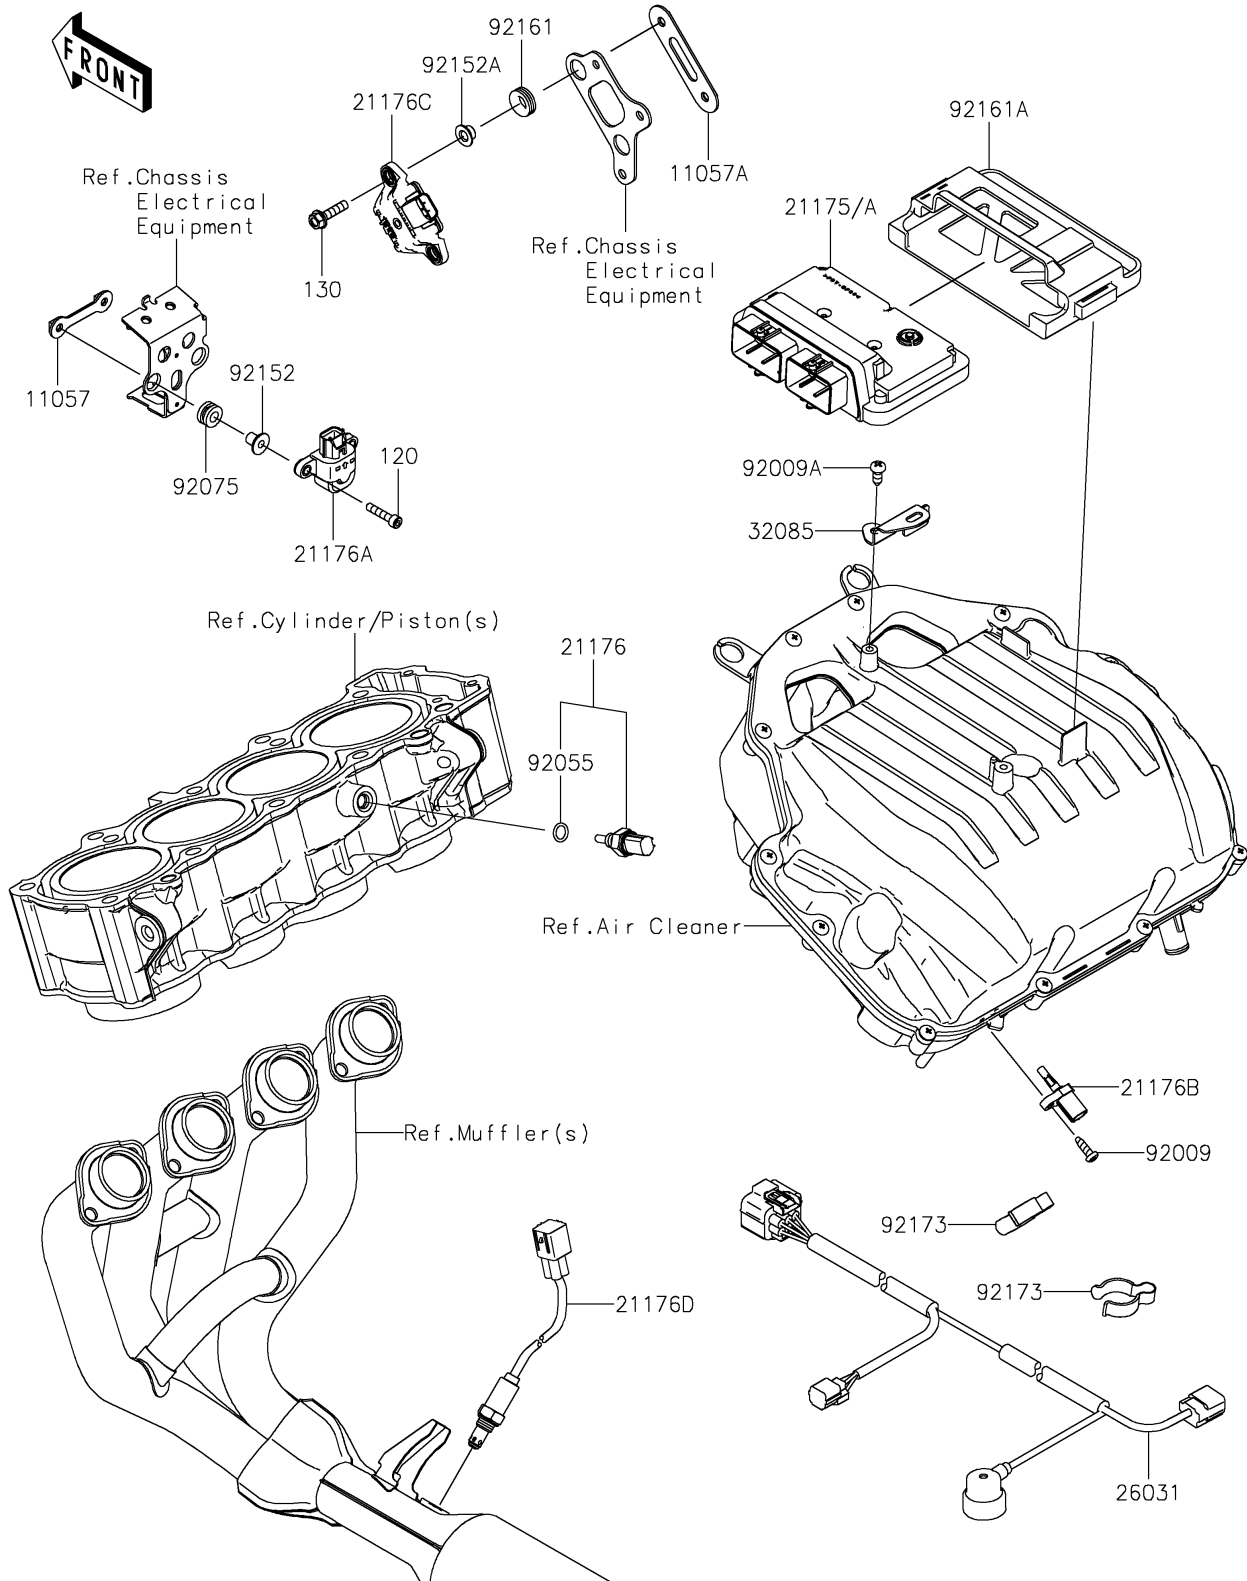

2026 Z900 ABS

PARTS DIAGRAM

Fuel Injection

E1530

2026 Z900 ABS

PARTS LIST

Fuel Injection

Kawasaki

Let the Good Times Roll®

ITEM NAME

PART NUMBER

QUANTITY
