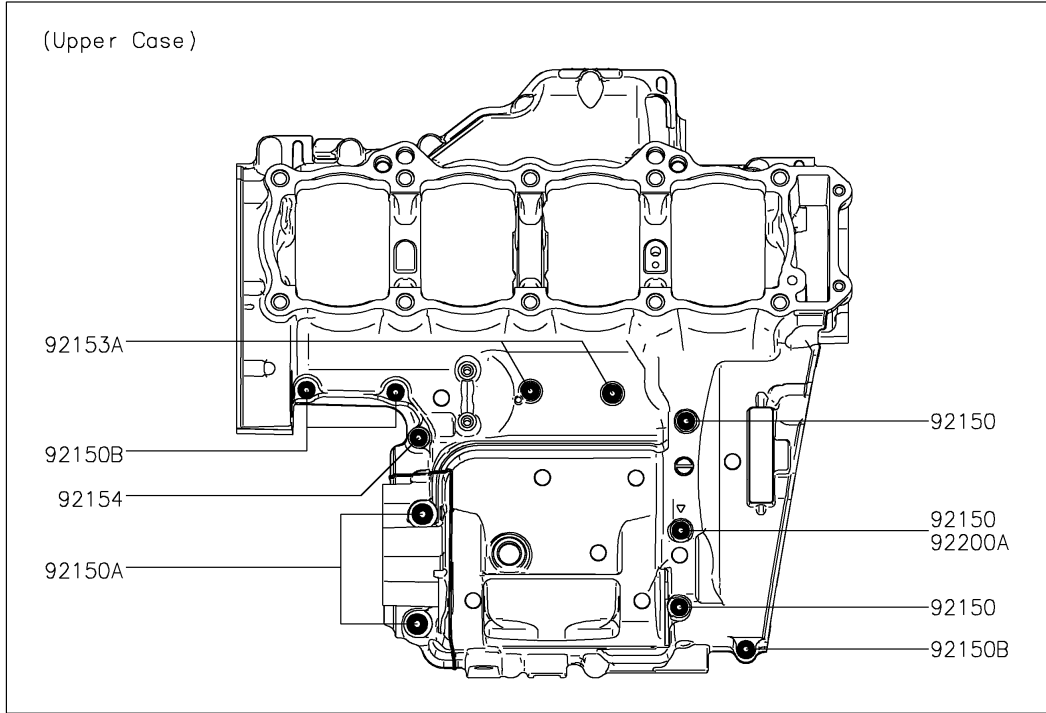

2026 Z900 ABS

PARTS DIAGRAM

Crankcase Bolt Pattern

E1412

2026 Z900 ABS

PARTS LIST

Crankcase Bolt Pattern

Kawasaki

Let the Good Times Roll®

ITEM NAME

PART NUMBER

QUANTITY
