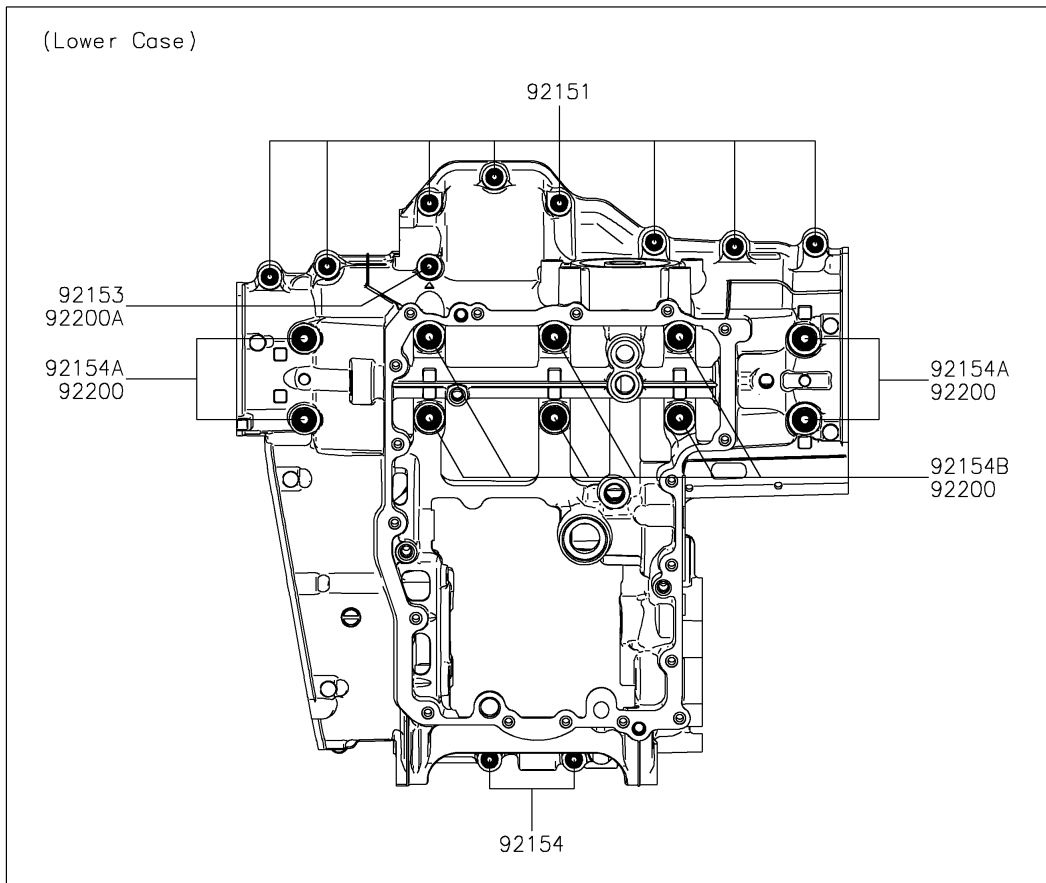

2026 Z900 ABS

PARTS DIAGRAM

Crankcase Bolt Pattern

E1412

2026 Z900 ABS

PARTS LIST

Crankcase Bolt Pattern

Kawasaki

Let the Good Times Roll®

ITEM NAME

PART NUMBER

QUANTITY
