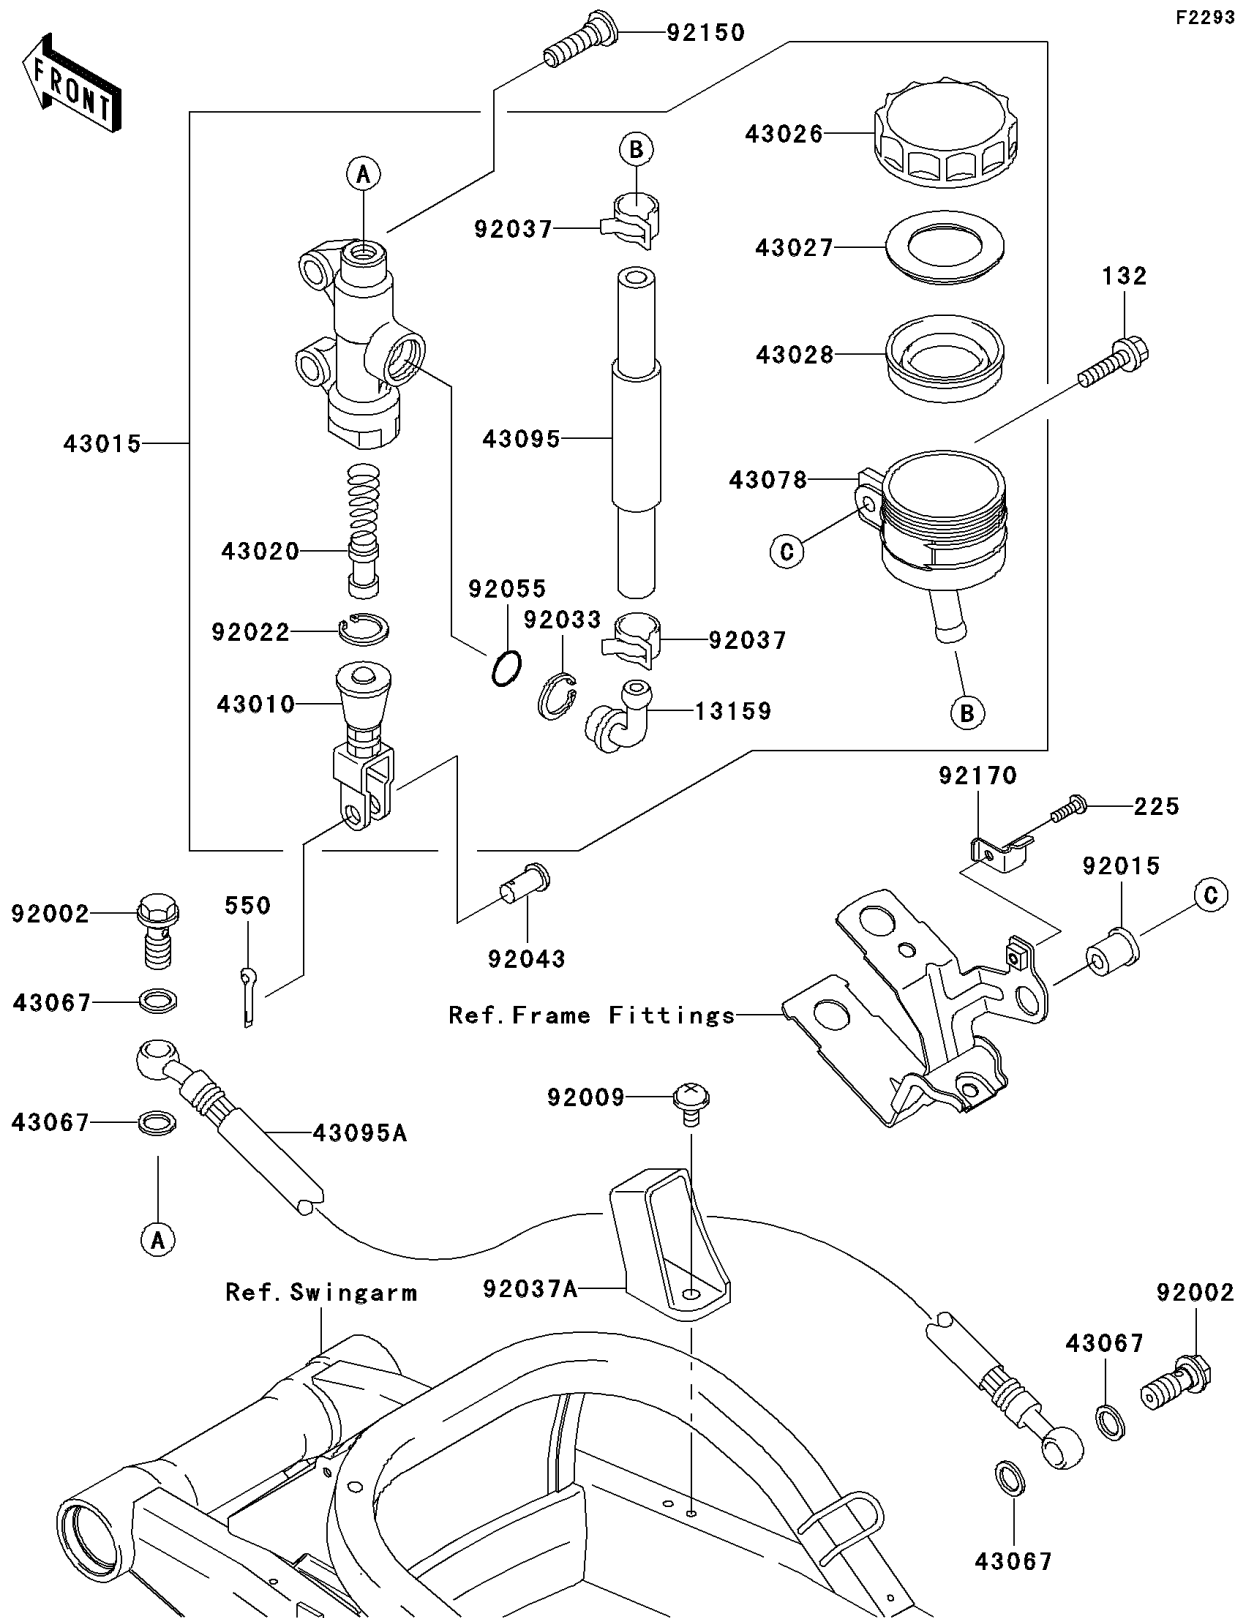

2002 Ninja[®] ZX[™]-9R

PARTS DIAGRAM

Rear Master Cylinder

2002 Ninja® ZX™-9R

PARTS LIST

Rear Master Cylinder

ITEM NAME	PART NUMBER	QUANTITY
BOLT-FLANGED-SMALL (Ref # 132)	132J0625	1
SCREW-PAN-WSP-CROS (Ref # 225)	225C0412	1
PIN-COTTER,2.0X15 (Ref # 550)	550D2015	1
CONNECTOR,RR MASTER CYLINDER (Ref # 13159)	13159-1052	1
ROD-ASSY-BRAKE (Ref # 43010)	43010-1062	1
CYLINDER-ASSY-MASTER,RR (Ref # 43015)	43015-1610	1
PISTON-COMP-BRAKE (Ref # 43020)	43020-1094	1
CAP-BRAKE (Ref # 43026)	43026-1051	1
PLATE-DIAPHRAGM (Ref # 43027)	43027-1051	1
DIAPHRAGM,MASTER CYLINDER (Ref # 43028)	43028-1057	1
WASHER,10.5X15X1.5 (Ref # 43067)	43067-001	4
RESERVOIR,RR MASTER CYLINDER (Ref # 43078)	43078-1082	1
HOSE-BRAKE,RR MASTER CYLINDER (Ref # 43095)	43095-1115	1
HOSE-BRAKE,RR (Ref # 43095A)	43095-1272	1
BOLT,OIL,L=23 (Ref # 92002)	92002-1888	2
SCREW,6X10 (Ref # 92009)	92009-1661	1
NUT (Ref # 92015)	92015-1700	1
WASHER,CIRCRIP (Ref # 92022)	92022-1601	1
RING-SNAP,20.5MM (Ref # 92033)	92033-1186	1
CLAMP,BRAKE HOSE (Ref # 92037)	92037-1547	2
CLAMP,HOSE (Ref # 92037A)	92037-1896	1
PIN,8MM (Ref # 92043)	92043-1303	1
RING-O,MASTER CYLINDER (Ref # 92055)	92055-1251	1
BOLT,SOCKET,8X30 (Ref # 92150)	92150-1843	2
CLAMP,RESERVE TANK CAP (Ref # 92170)	92170-1879	1