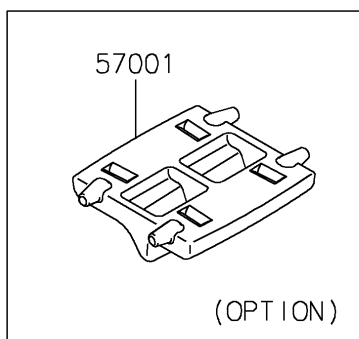

2024 Z500 SE ABS

PARTS DIAGRAM

Accessory(Decals)

F2910B

2024 Z500 SE ABS

PARTS LIST

Accessory(Decals)

ITEM NAME	PART NUMBER	QUANTITY
RIM STRIPE APPLICATOR (Ref # 57001)	57001-1752	AR
WHEEL RIM TAPE, GREEN (Ref # 99994)	99994-0932	1
WHEEL RIM TAPE, SILVER (Ref # 99994A)	99994-0933	1
SCRATCH RESISTANT FILM (Ref # 99994B)	99994-1472	1