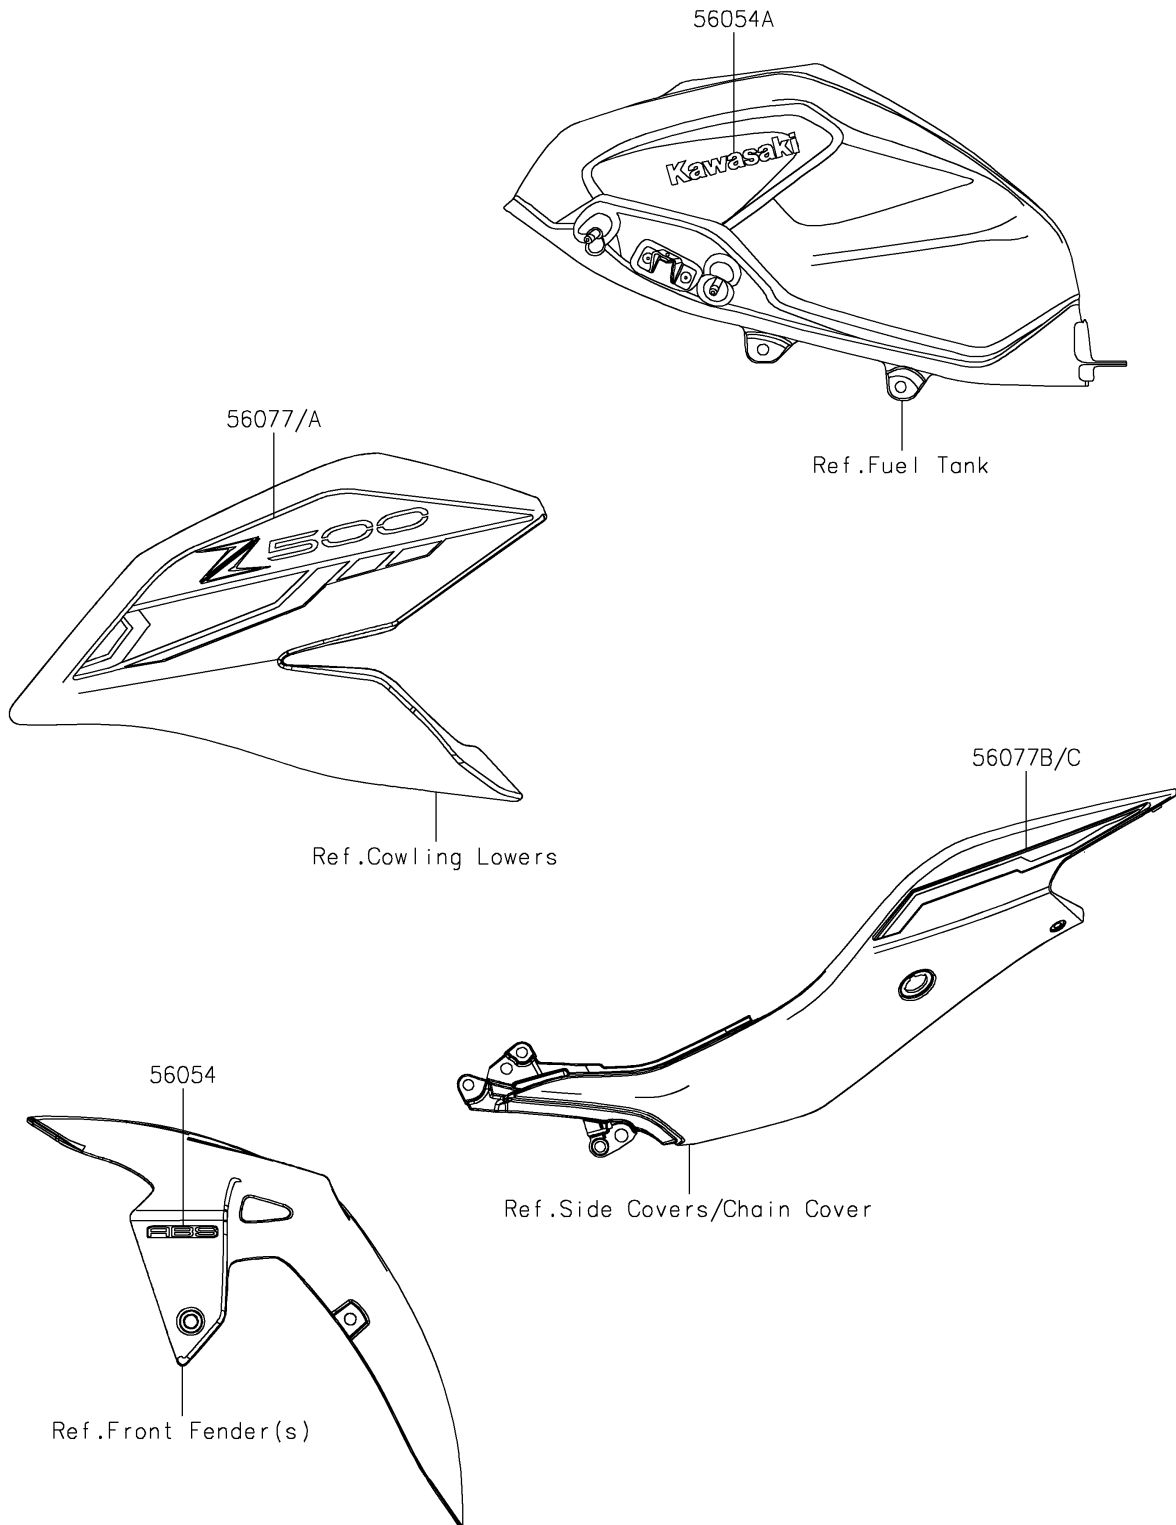

2024 Z500 SE ABS

PARTS DIAGRAM

Decals(Green)(FRFAN)(CN)

F2861A

2024 Z500 SE ABS

PARTS LIST

Decals(Green)(FRFAN)(CN)

ITEM NAME

PART NUMBER

QUANTITY
