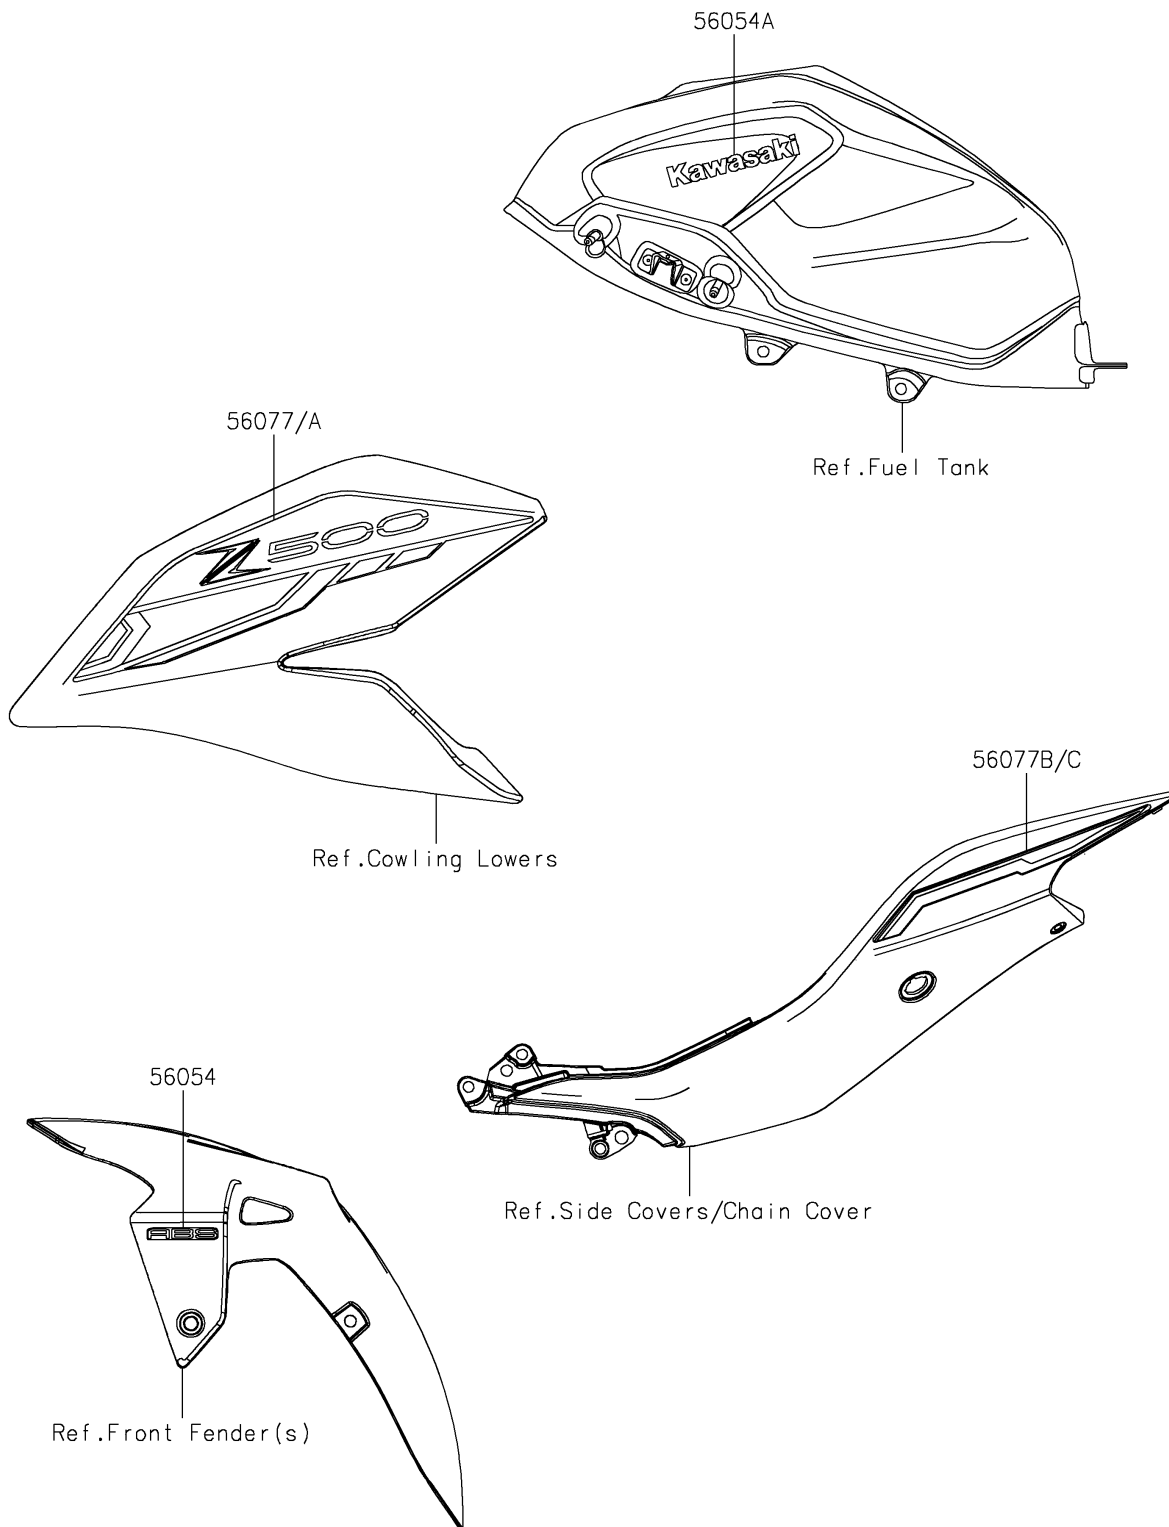

2024 Z500 SE

PARTS DIAGRAM

Decals(Red)(FRFAN-FSFAL)(CA,US)

F2861

2024 Z500 SE

PARTS LIST

Decals(Red)(FRFAN-FSFAL)(CA,US)

ITEM NAME

PART NUMBER

QUANTITY
