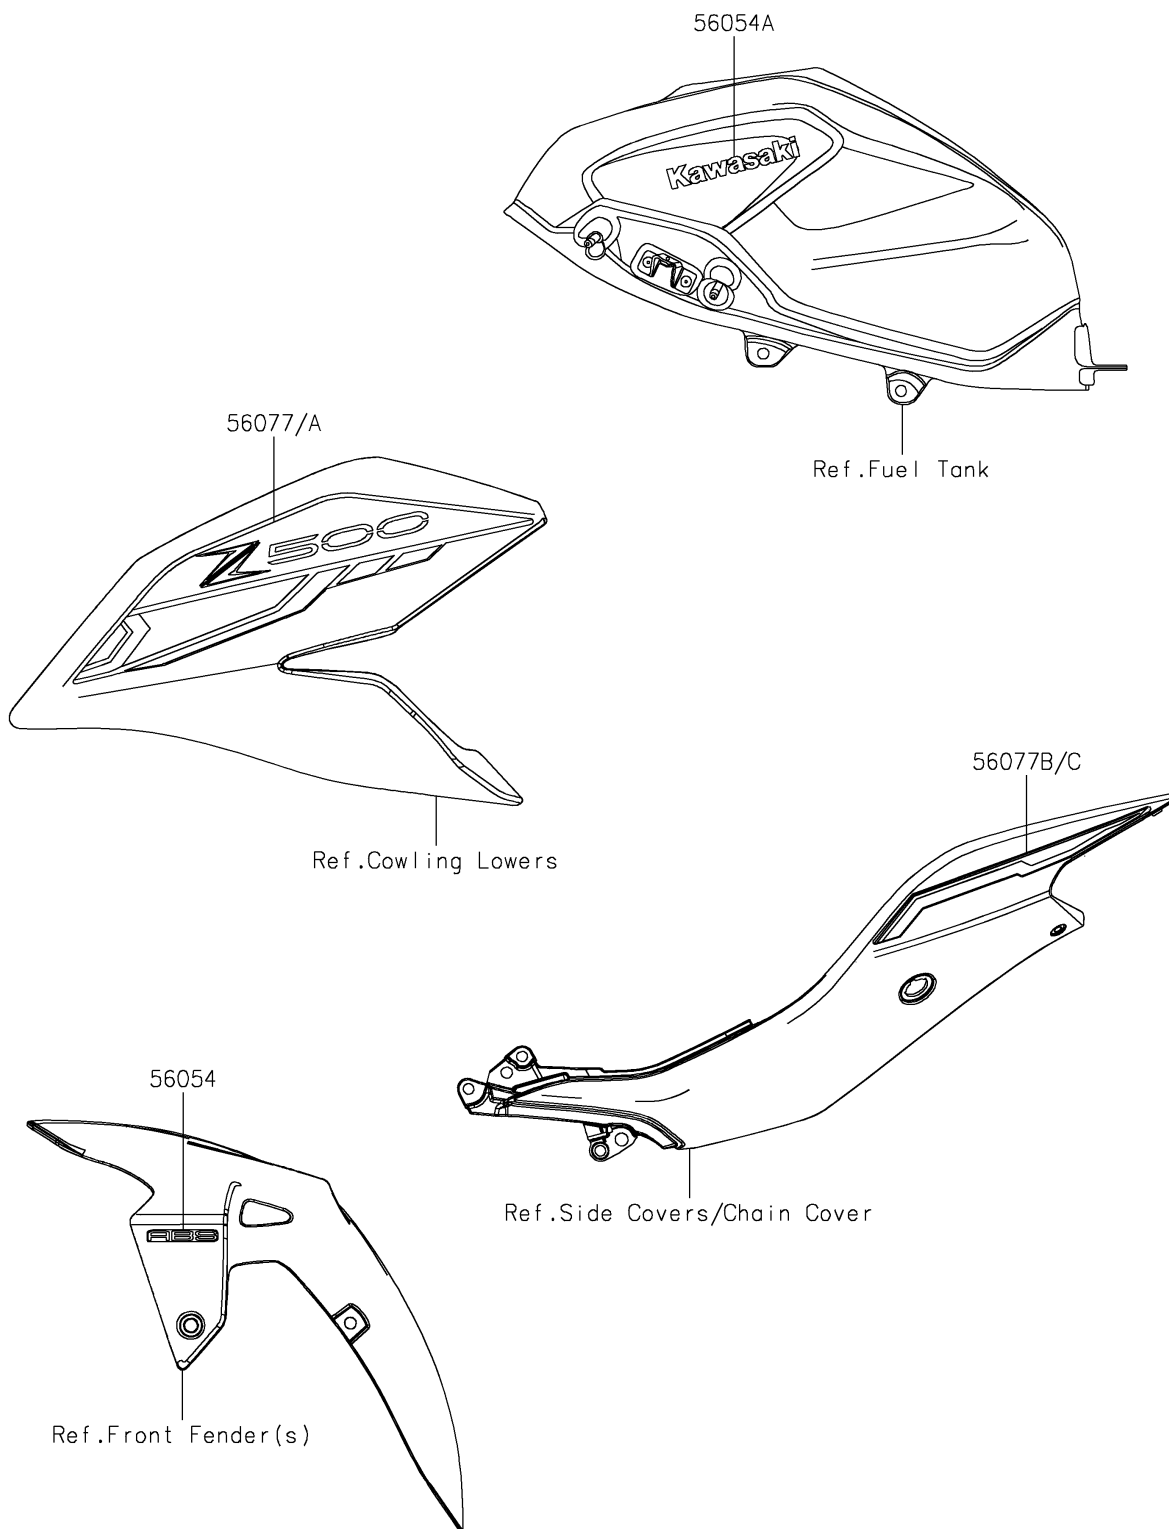

2024 Z500 SE ABS

PARTS DIAGRAM

Decals(Red)(FRFAN-FSFAL)(CA,US)

Kawasaki

Let the Good Times Roll®

F2861

2024 Z500 SE ABS

PARTS LIST

Decals(Red)(FRFAN-FSFAL)(CA,US)

ITEM NAME

PART NUMBER

QUANTITY
