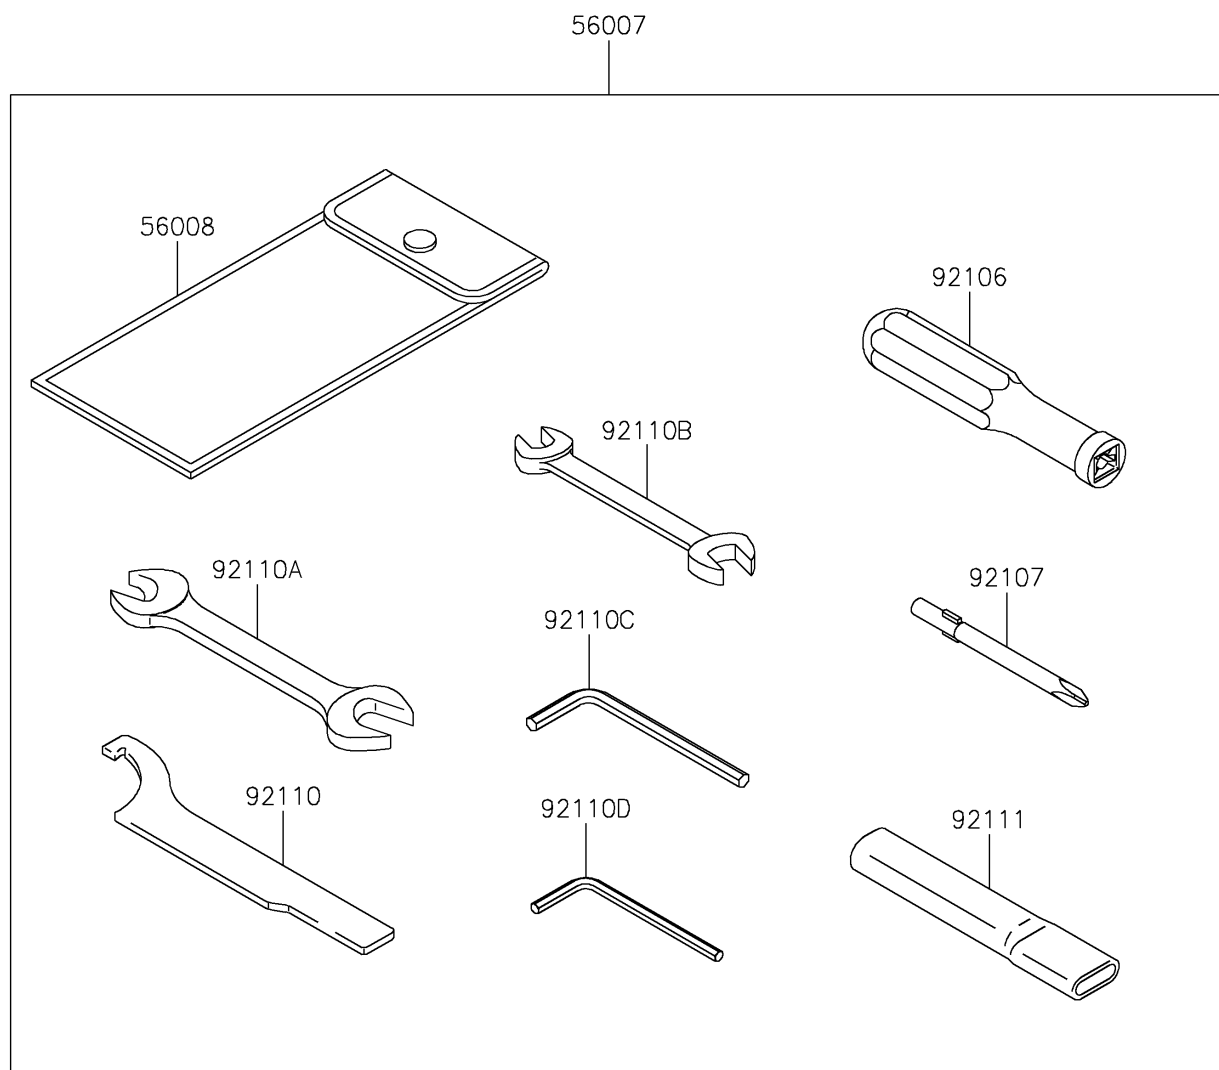

2024 Z500 SE ABS

PARTS DIAGRAM

Owner's Tools

F2810

2024 Z500 SE ABS

PARTS LIST

Owner's Tools

ITEM NAME

PART NUMBER

QUANTITY
