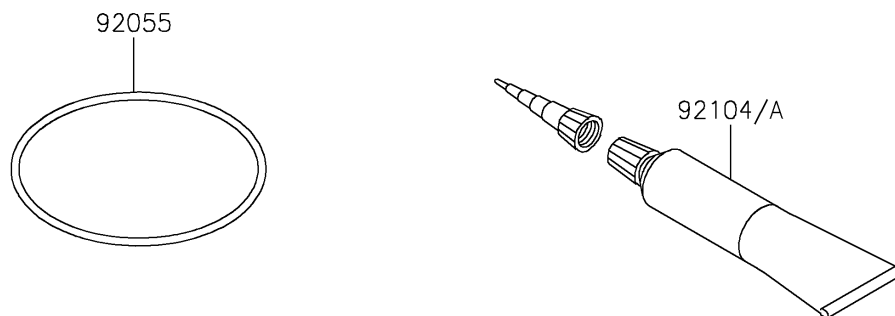

2024 Z500 SE ABS

PARTS DIAGRAM

Owner's Tools

F2810

2024 Z500 SE ABS

PARTS LIST

Owner's Tools

Kawasaki

Let the Good Times Roll®

ITEM NAME	PART NUMBER	QUANTITY
TOOL-KIT (Ref # 56007)	56007-0203	1
BAG,TOOL (Ref # 56008)	56008-0036	1
RING-O,90MM (Ref # 92055)	92055-0955	1
GASKET-LIQUID,TB1211F,CLEAR (Ref # 92104)	92104-0004	1
GASKET-LIQUID,TB1216B,BLACK (Ref # 92104A)	92104-1064	1
GRIP-SCREW DRIVER (Ref # 92106)	92106-0004	1
TOOL-DRIVER,#2PHILLIPS (Ref # 92107)	92107-0020	1
TOOL-WRENCH,HOOK (Ref # 92110)	92110-0040	1
TOOL-WRENCH,OPEN END,14X17 (Ref # 92110A)	92110-0057	1
TOOL-WRENCH,OPEN END,10X12 (Ref # 92110B)	92110-0564	1
TOOL-WRENCH,ALLEN,5MM (Ref # 92110C)	92110-0566	1
TOOL-WRENCH,ALLEN,4MM (Ref # 92110D)	92110-0567	1
TOOL-BAR,WRENCH (Ref # 92111)	92111-0008	1