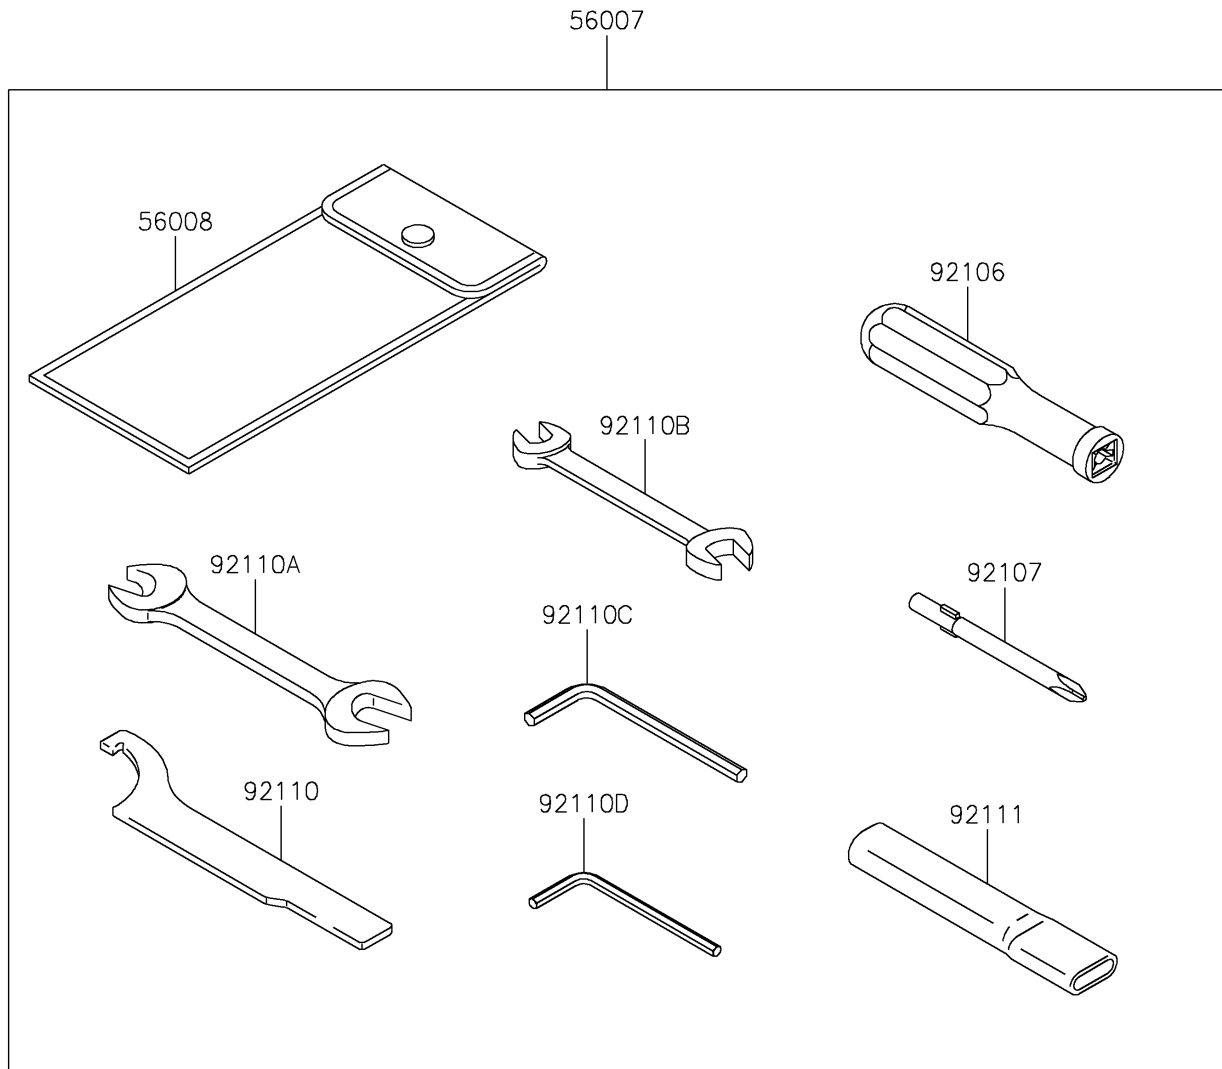

2024 Z500 SE ABS

PARTS DIAGRAM

Owner's Tools

F2810

2024 Z500 SE ABS

PARTS LIST

Owner's Tools

Kawasaki

Let the Good Times Roll®

ITEM NAME	PART NUMBER	QUANTITY
TOOL-KIT (Ref # 56007)	56007-0203	1
BAG,TOOL (Ref # 56008)	56008-0036	1
RING-O,90MM (Ref # 92055)	92055-0955	1
GASKET-LIQUID,TB1211F,CLEAR (Ref # 92104)	92104-0004	1
GASKET-LIQUID,TB1216B,BLACK (Ref # 92104A)	92104-1064	1
GRIP-SCREW DRIVER (Ref # 92106)	92106-0004	1
TOOL-DRIVER,#2PHILLIPS (Ref # 92107)	92107-0020	1
TOOL-WRENCH,HOOK (Ref # 92110)	92110-0040	1
TOOL-WRENCH,OPEN END,14X17 (Ref # 92110A)	92110-0057	1
TOOL-WRENCH,OPEN END,10X12 (Ref # 92110B)	92110-0564	1
TOOL-WRENCH,ALLEN,5MM (Ref # 92110C)	92110-0566	1
TOOL-WRENCH,ALLEN,4MM (Ref # 92110D)	92110-0567	1
TOOL-BAR,WRENCH (Ref # 92111)	92111-0008	1