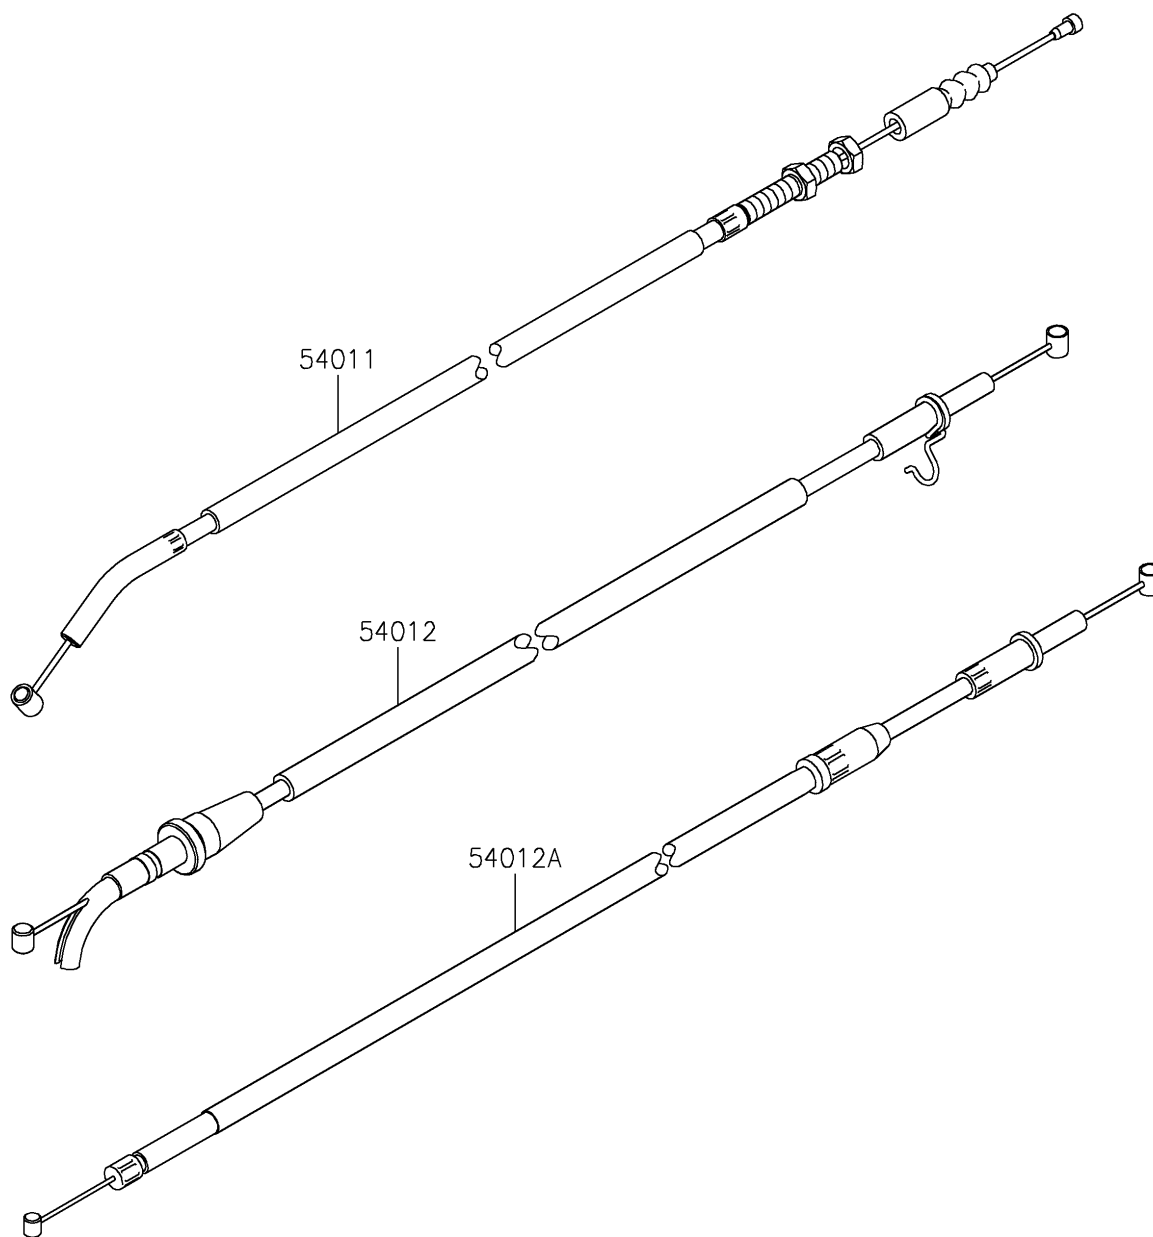

2024 Z500 SE ABS

PARTS DIAGRAM

Cables

Kawasaki

Let the Good Times Roll®

F2540

2024 Z500 SE ABS

PARTS LIST

Cables

ITEM NAME

PART NUMBER

QUANTITY
