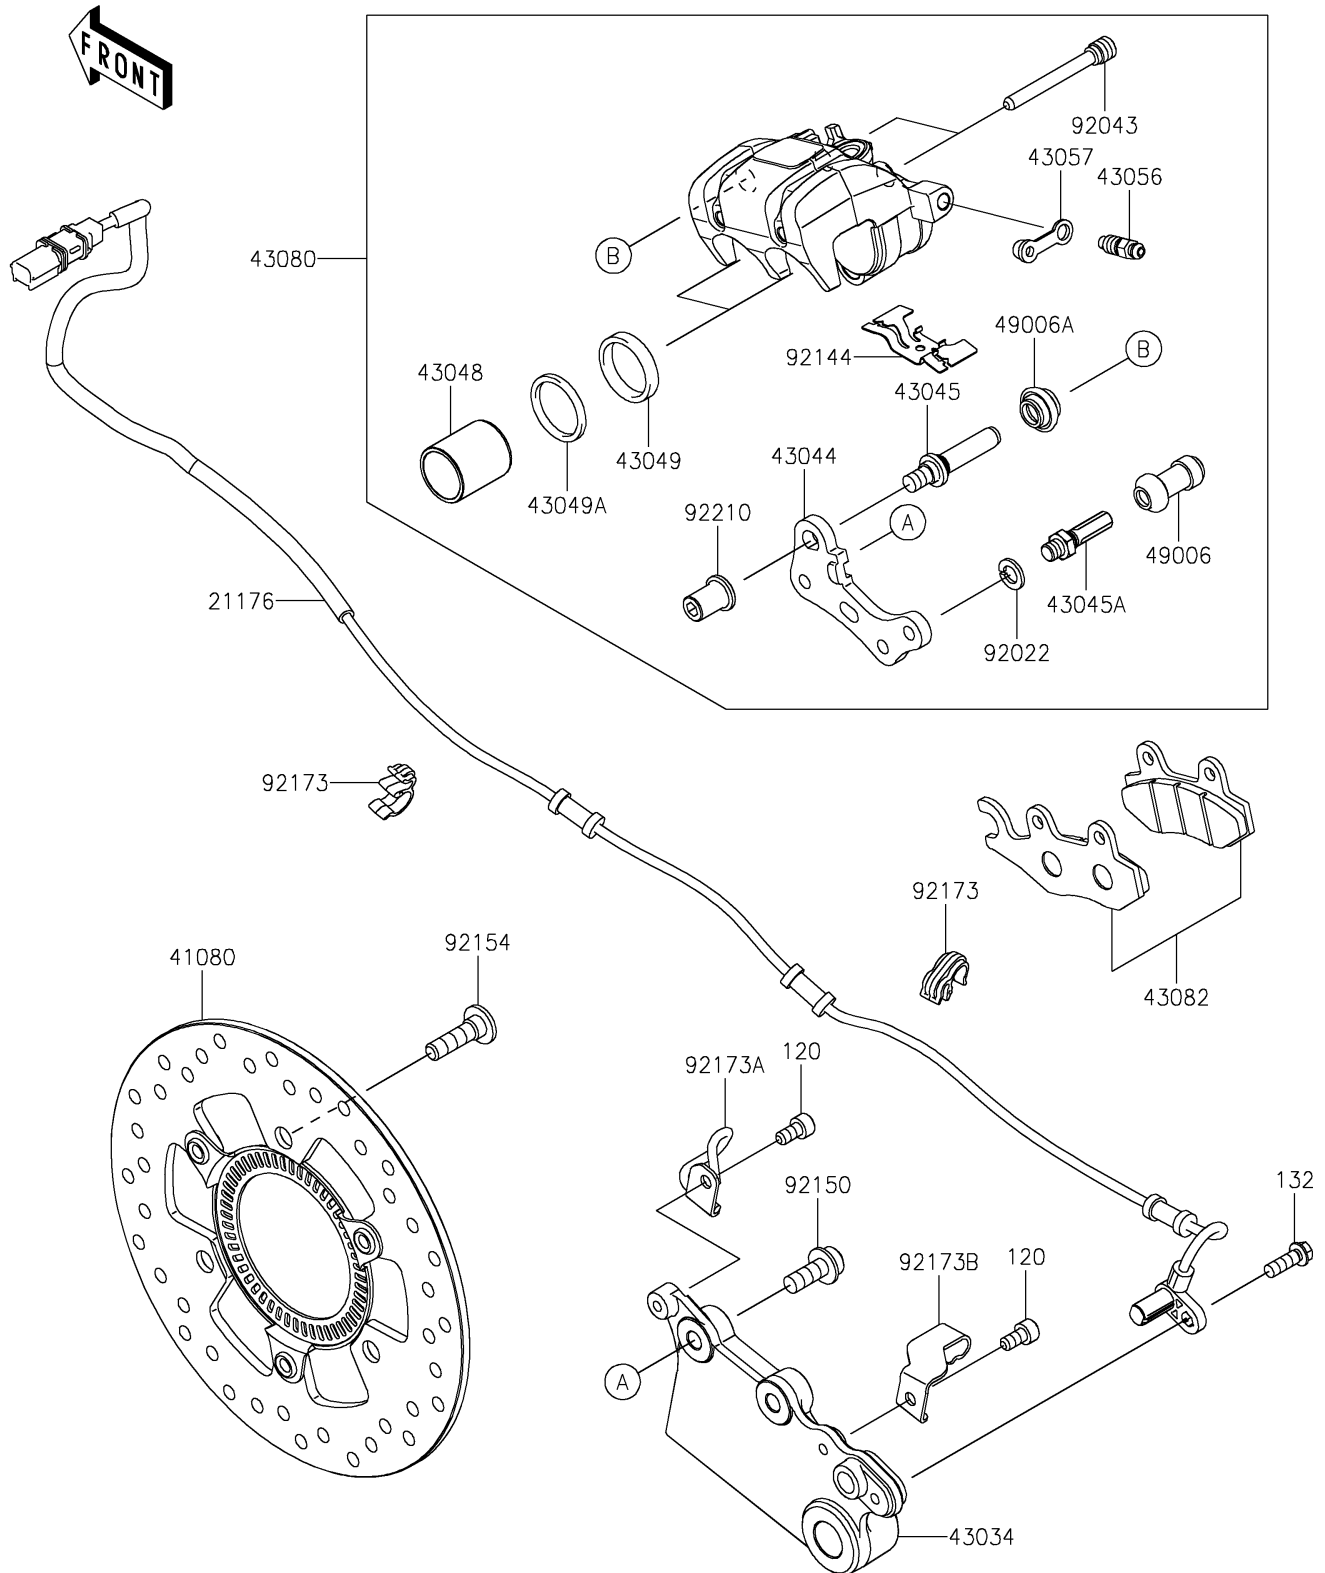

2026 Z500 SE ABS

PARTS DIAGRAM

Rear Brake

F2294

2026 Z500 SE ABS

PARTS LIST

Rear Brake

ITEM NAME

PART NUMBER

QUANTITY
