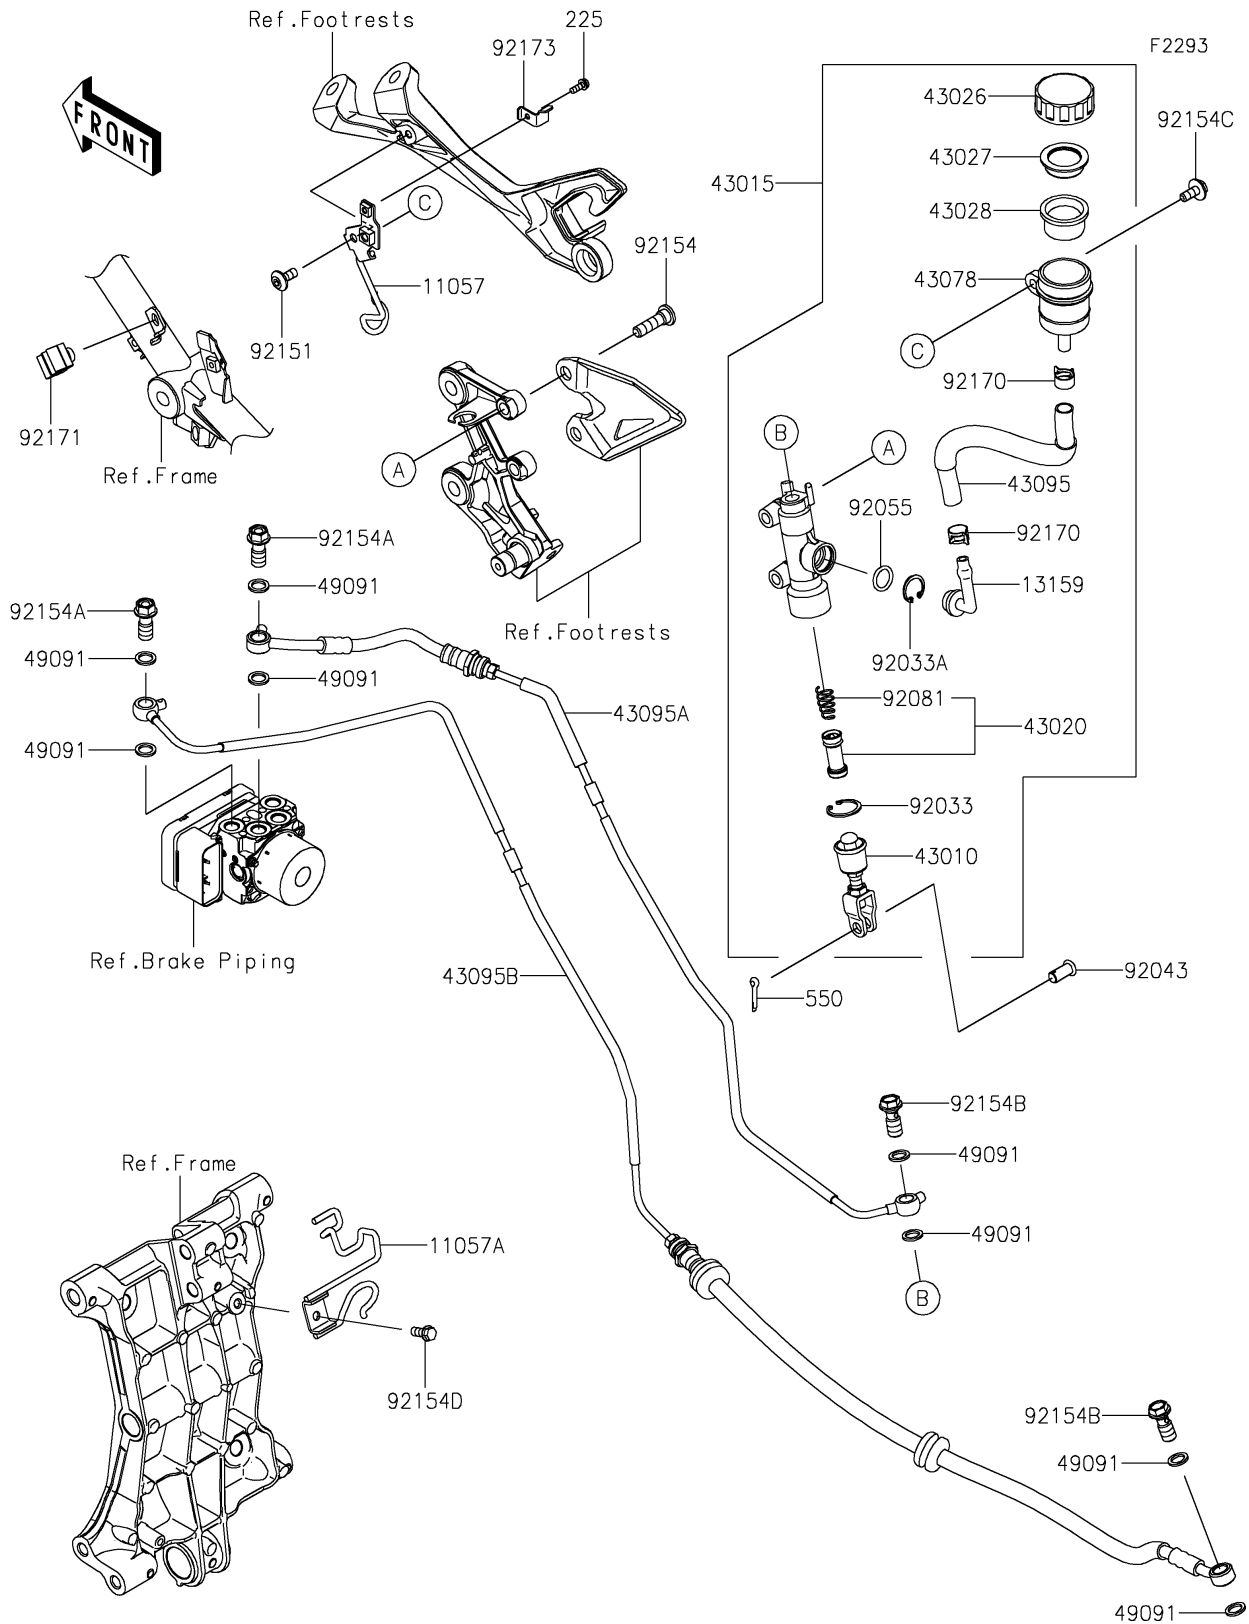

2024 Z500 SE

PARTS DIAGRAM

Rear Master Cylinder

2024 Z500 SE

PARTS LIST

Rear Master Cylinder

ITEM NAME

PART NUMBER

QUANTITY
