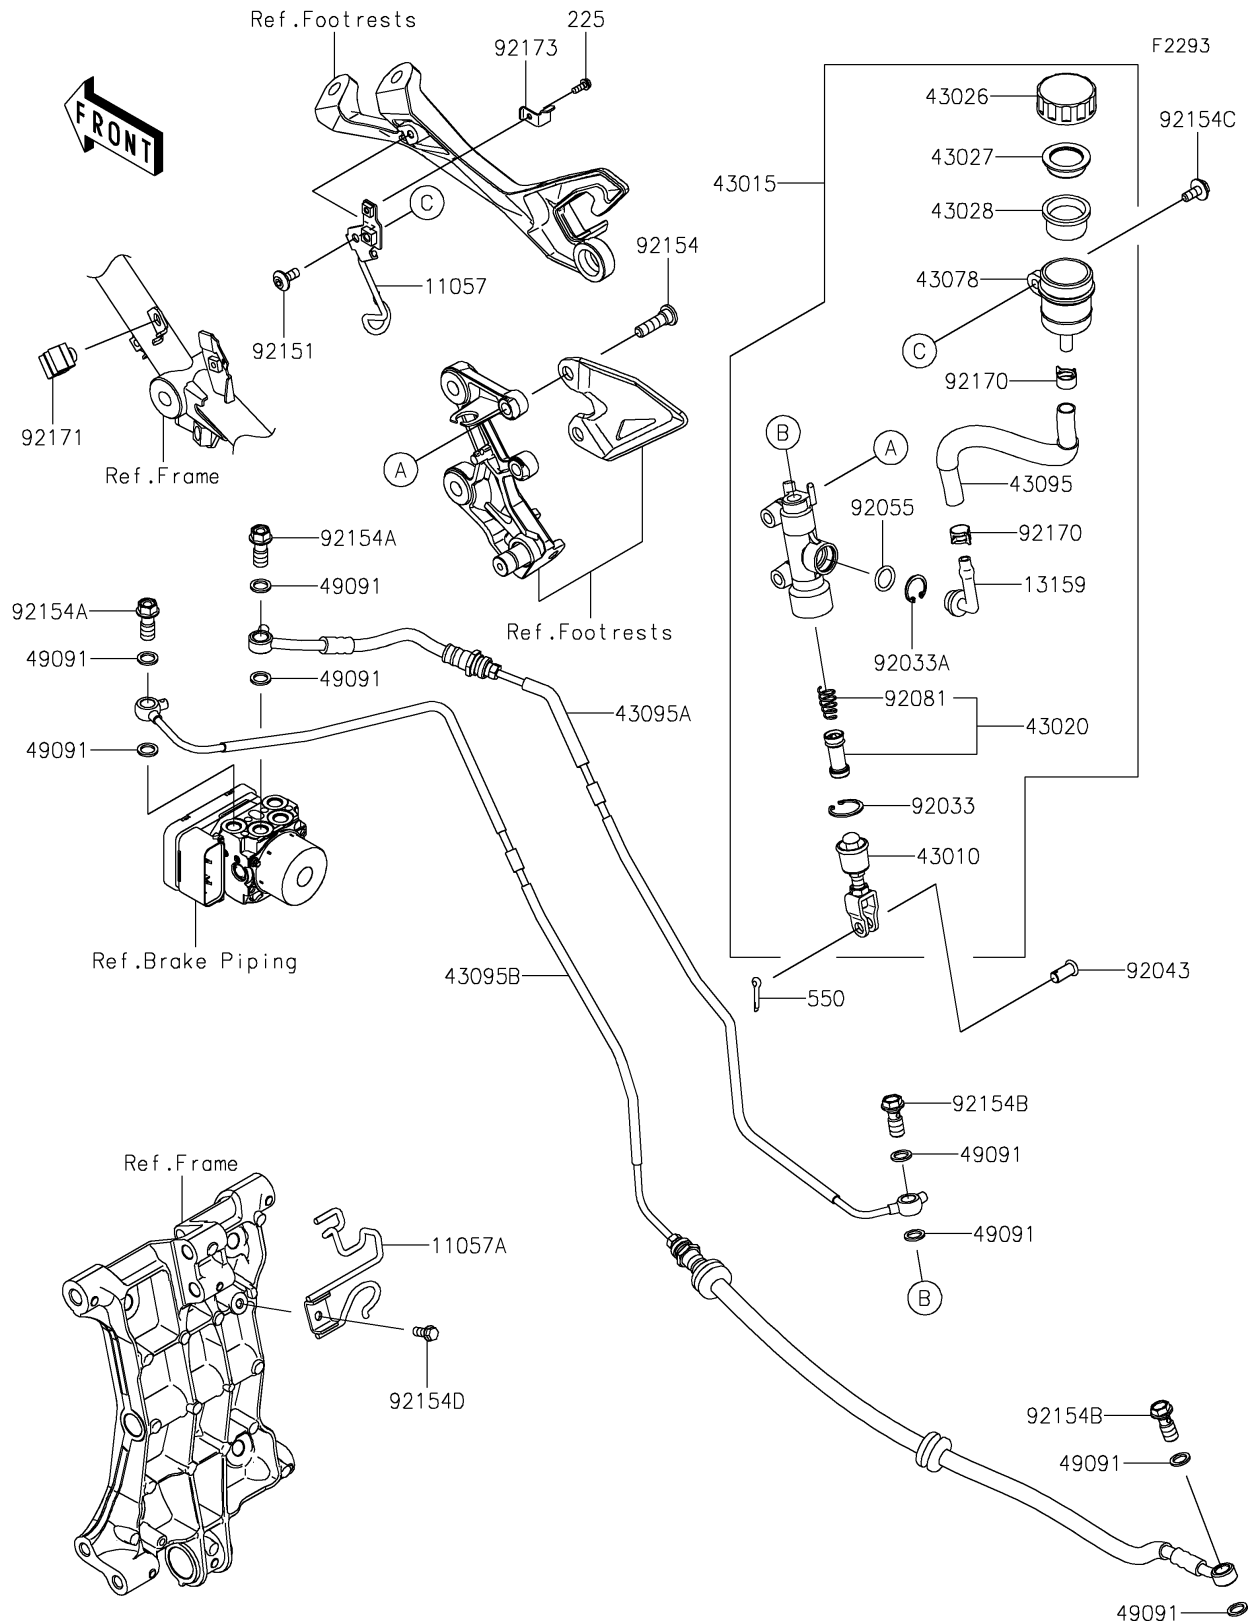

2024 Z500 SE ABS

PARTS DIAGRAM

Rear Master Cylinder

2024 Z500 SE ABS

PARTS LIST

Rear Master Cylinder

ITEM NAME

PART NUMBER

QUANTITY
