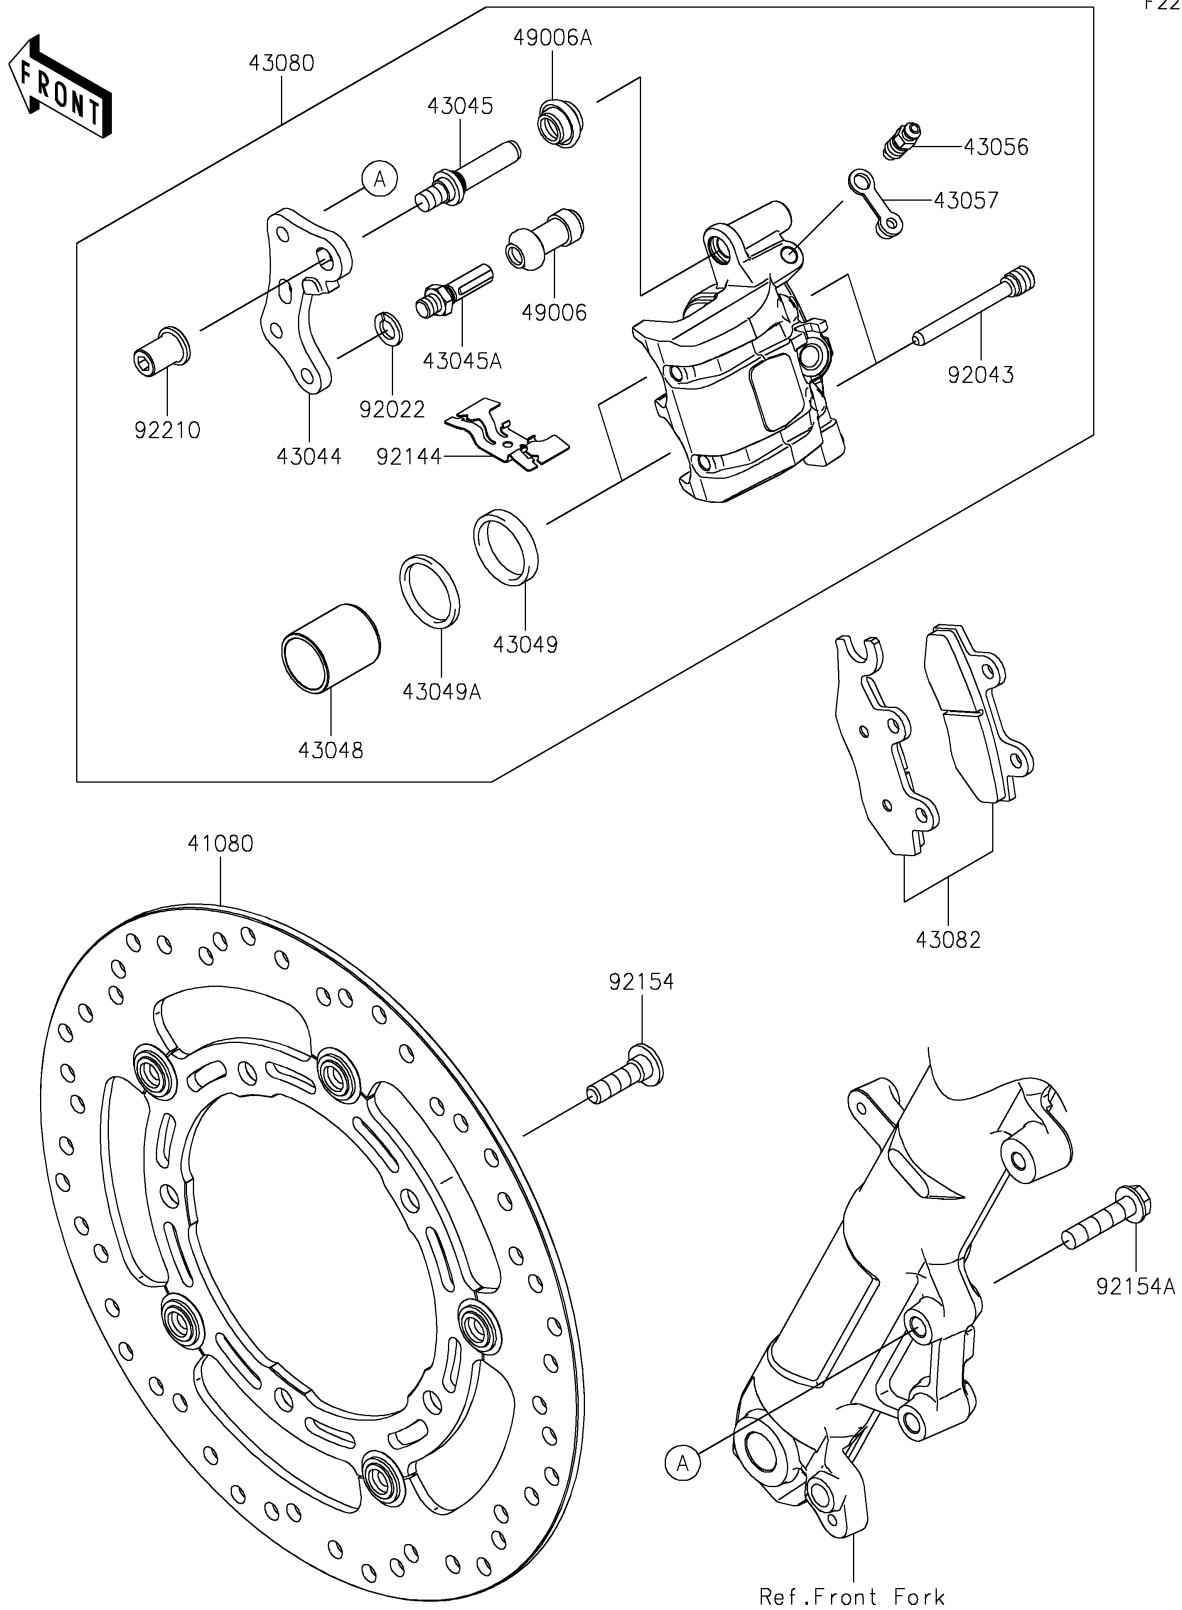

2024 Z500 SE

PARTS DIAGRAM

Front Brake

F2292

2024 Z500 SE

PARTS LIST

Front Brake

Kawasaki

Let the Good Times Roll®

ITEM NAME

PART NUMBER

QUANTITY
