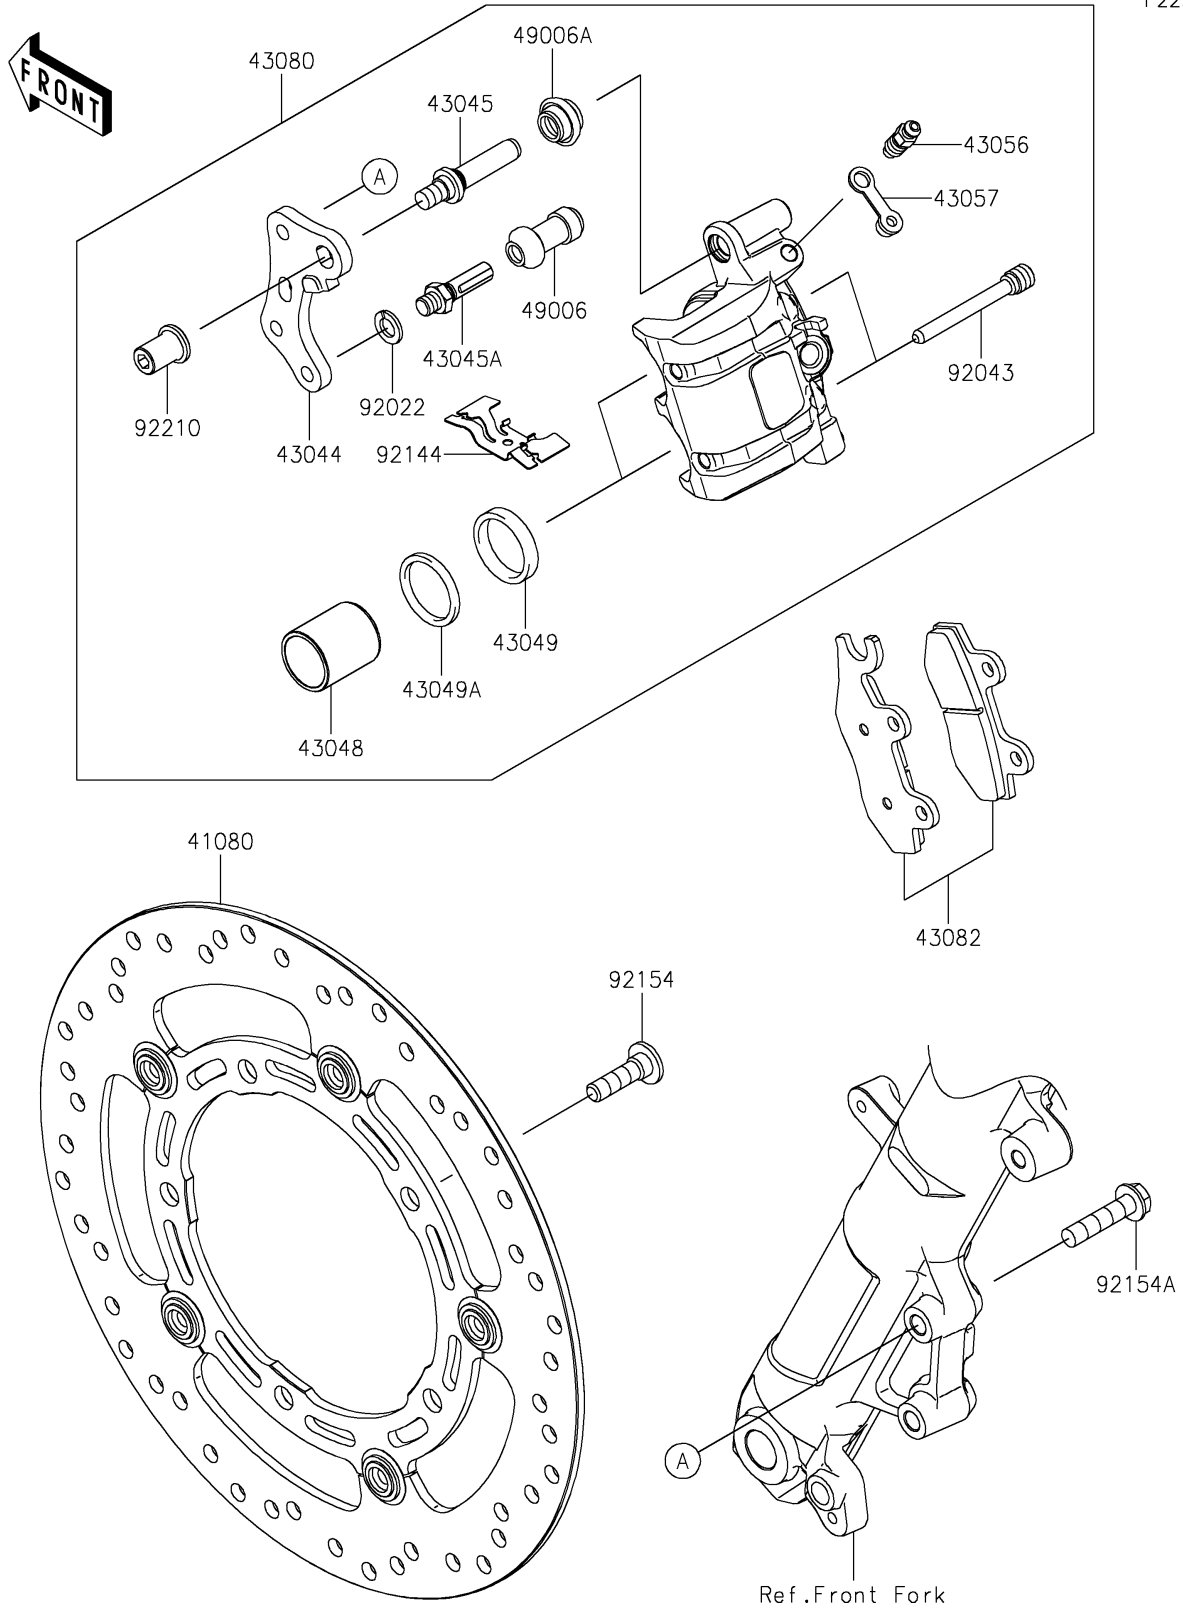

2024 Z500 SE ABS

PARTS DIAGRAM

Front Brake

F2292

2024 Z500 SE ABS

PARTS LIST

Front Brake

ITEM NAME

PART NUMBER

QUANTITY
