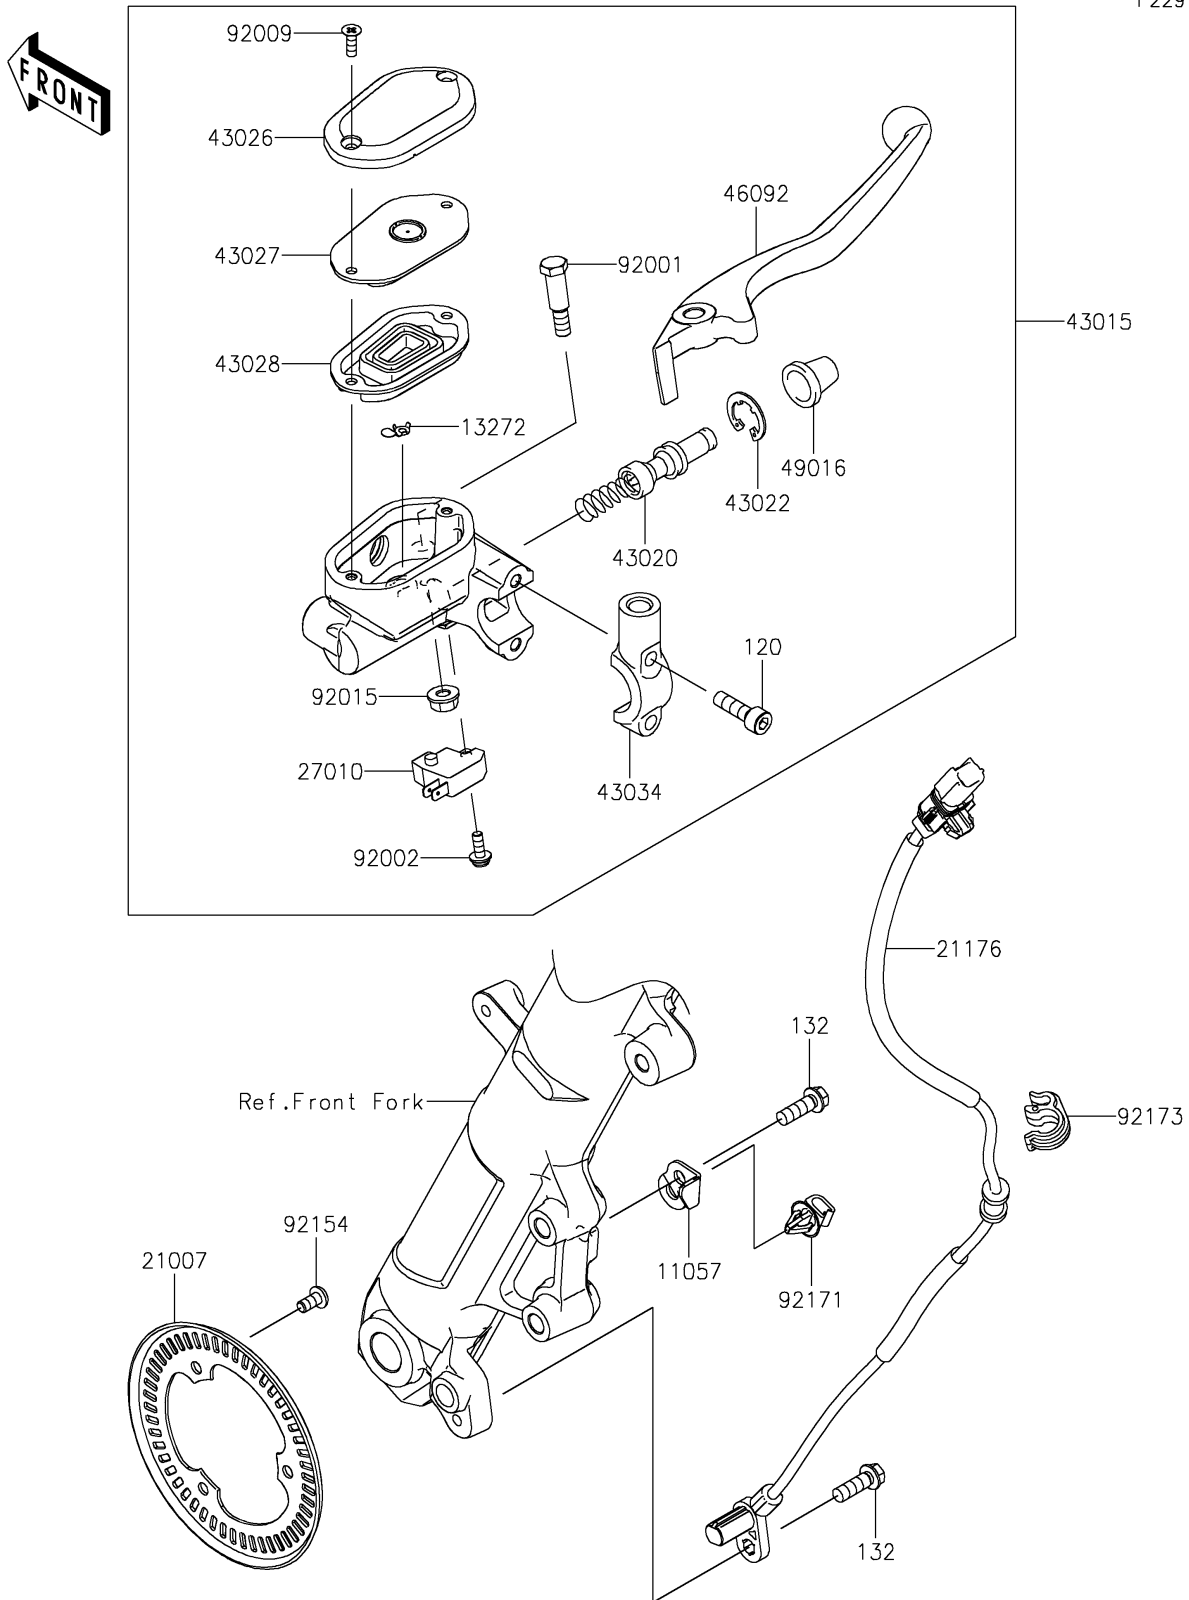

2025 Z500 SE

PARTS DIAGRAM

Front Master Cylinder

F2291

2025 Z500 SE

PARTS LIST

Front Master Cylinder

ITEM NAME

PART NUMBER

QUANTITY
