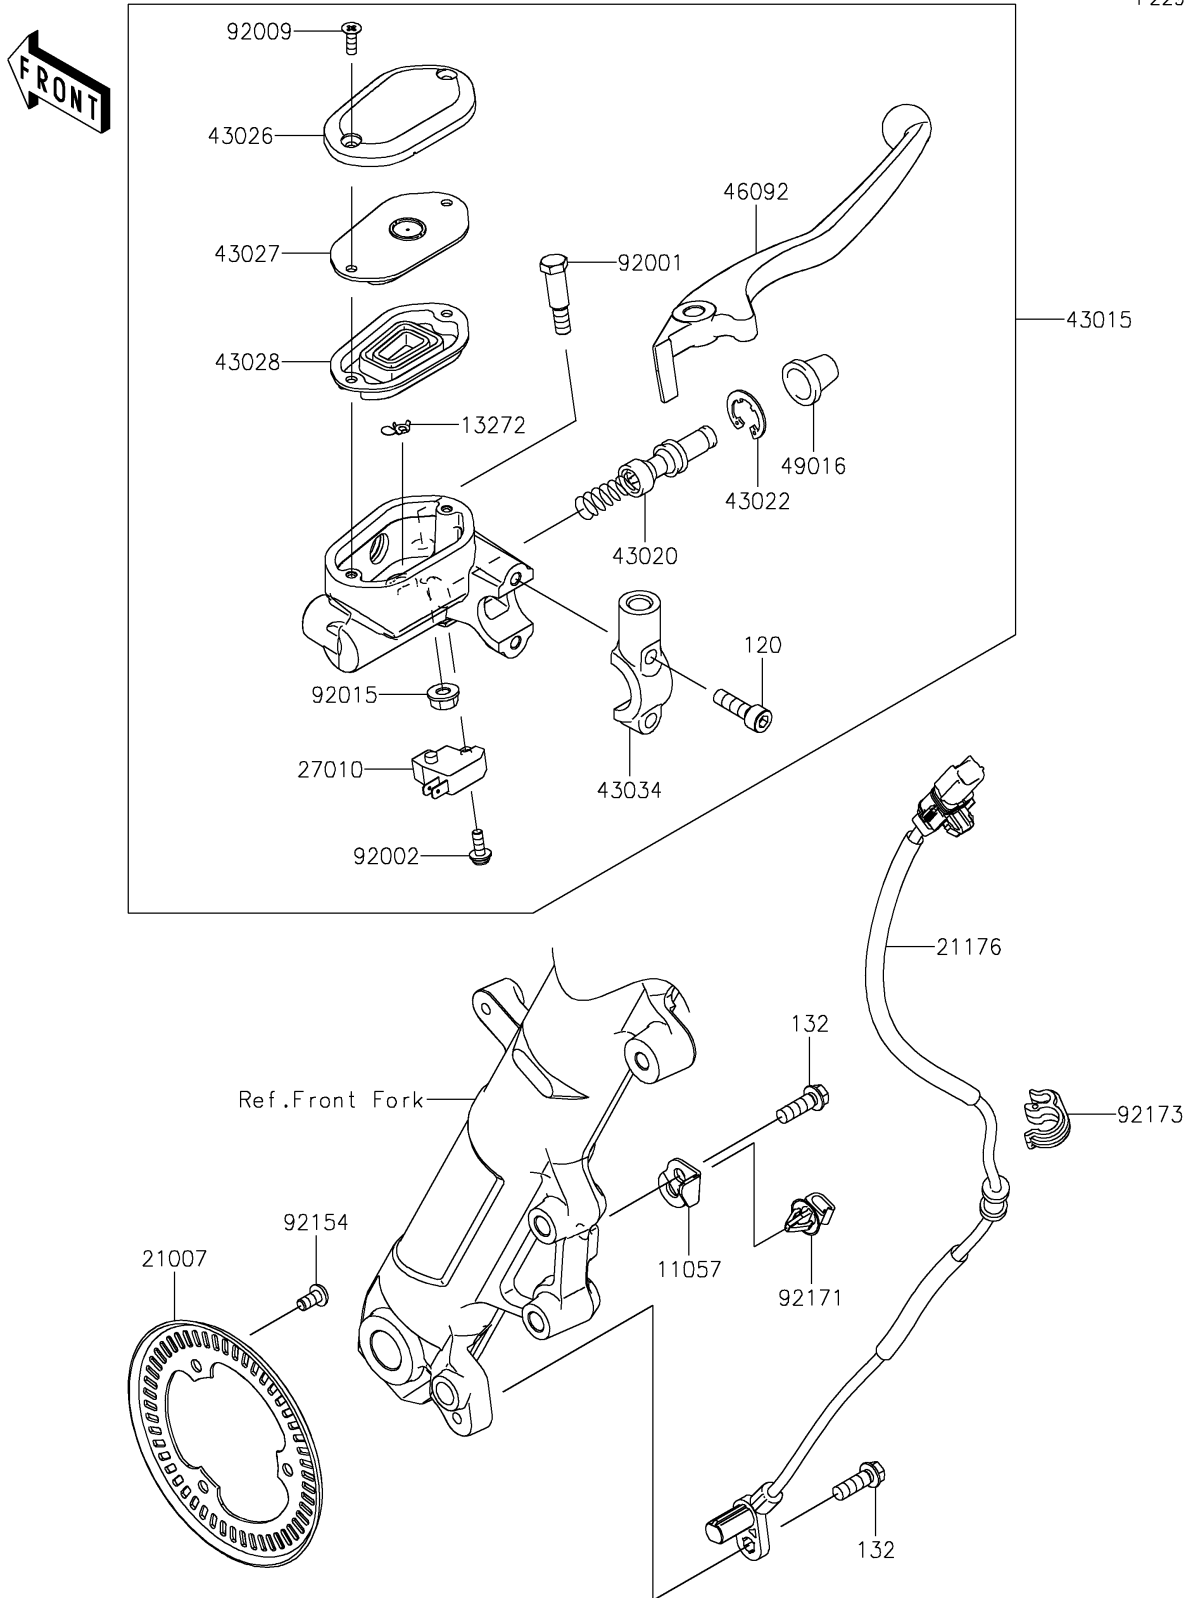

2024 Z500 SE ABS

PARTS DIAGRAM

Front Master Cylinder

F2291

2024 Z500 SE ABS

PARTS LIST

Front Master Cylinder

ITEM NAME	PART NUMBER	QUANTITY
BRACKET,SENSOR (Ref # 11057)	11057-1099	1
PLATE (Ref # 13272)	13272-0573	1
ROTOR,SENSOR,FR (Ref # 21007)	21007-0671	1
SENSOR,SPEED,FR (Ref # 21176)	21176-0886	1
SWITCH,BRAKE (Ref # 27010)	27010-0762	1
CYLINDER-ASSY-MASTER,FR (Ref # 43015)	43015-0818	1
PISTON-COMP-BRAKE (Ref # 43020)	43020-0022	1
STOPPER-BRAKE,PISTON (Ref # 43022)	43022-1010	1
CAP-BRAKE (Ref # 43026)	43026-0026	1
PLATE-DIAPHRAGM (Ref # 43027)	43027-0010	1
DIAPHRAGM (Ref # 43028)	43028-0022	1
HOLDER-BRAKE (Ref # 43034)	43034-0145	1
LEVER-GRIP,FRONT BRAKE (Ref # 46092)	46092-1203	1
COVER-SEAL,MASTER CYLINDER (Ref # 49016)	49016-1044	1
BOLT,FRONT BRAKE LEVER (Ref # 92001)	92001-1728	1
BOLT,SCREW,4X12 (Ref # 92002)	92002-1323	1
SCREW,4MM (Ref # 92009)	92009-1458	2
NUT,FLANGED,6MM,BLACK (Ref # 92015)	92015-1233	1
BOLT,SOCKET,5X10 (Ref # 92154)	92154-2801	3
CLAMP (Ref # 92171)	92171-0640	1
CLAMP,HOSE&SENSOR LINE (Ref # 92173)	92173-1613	1
BOLT-SOCKET,6X20 (Ref # 120)	120CB0620	2
BOLT-FLANGED-SMALL,6X18 (Ref # 132)	132BC0618	2