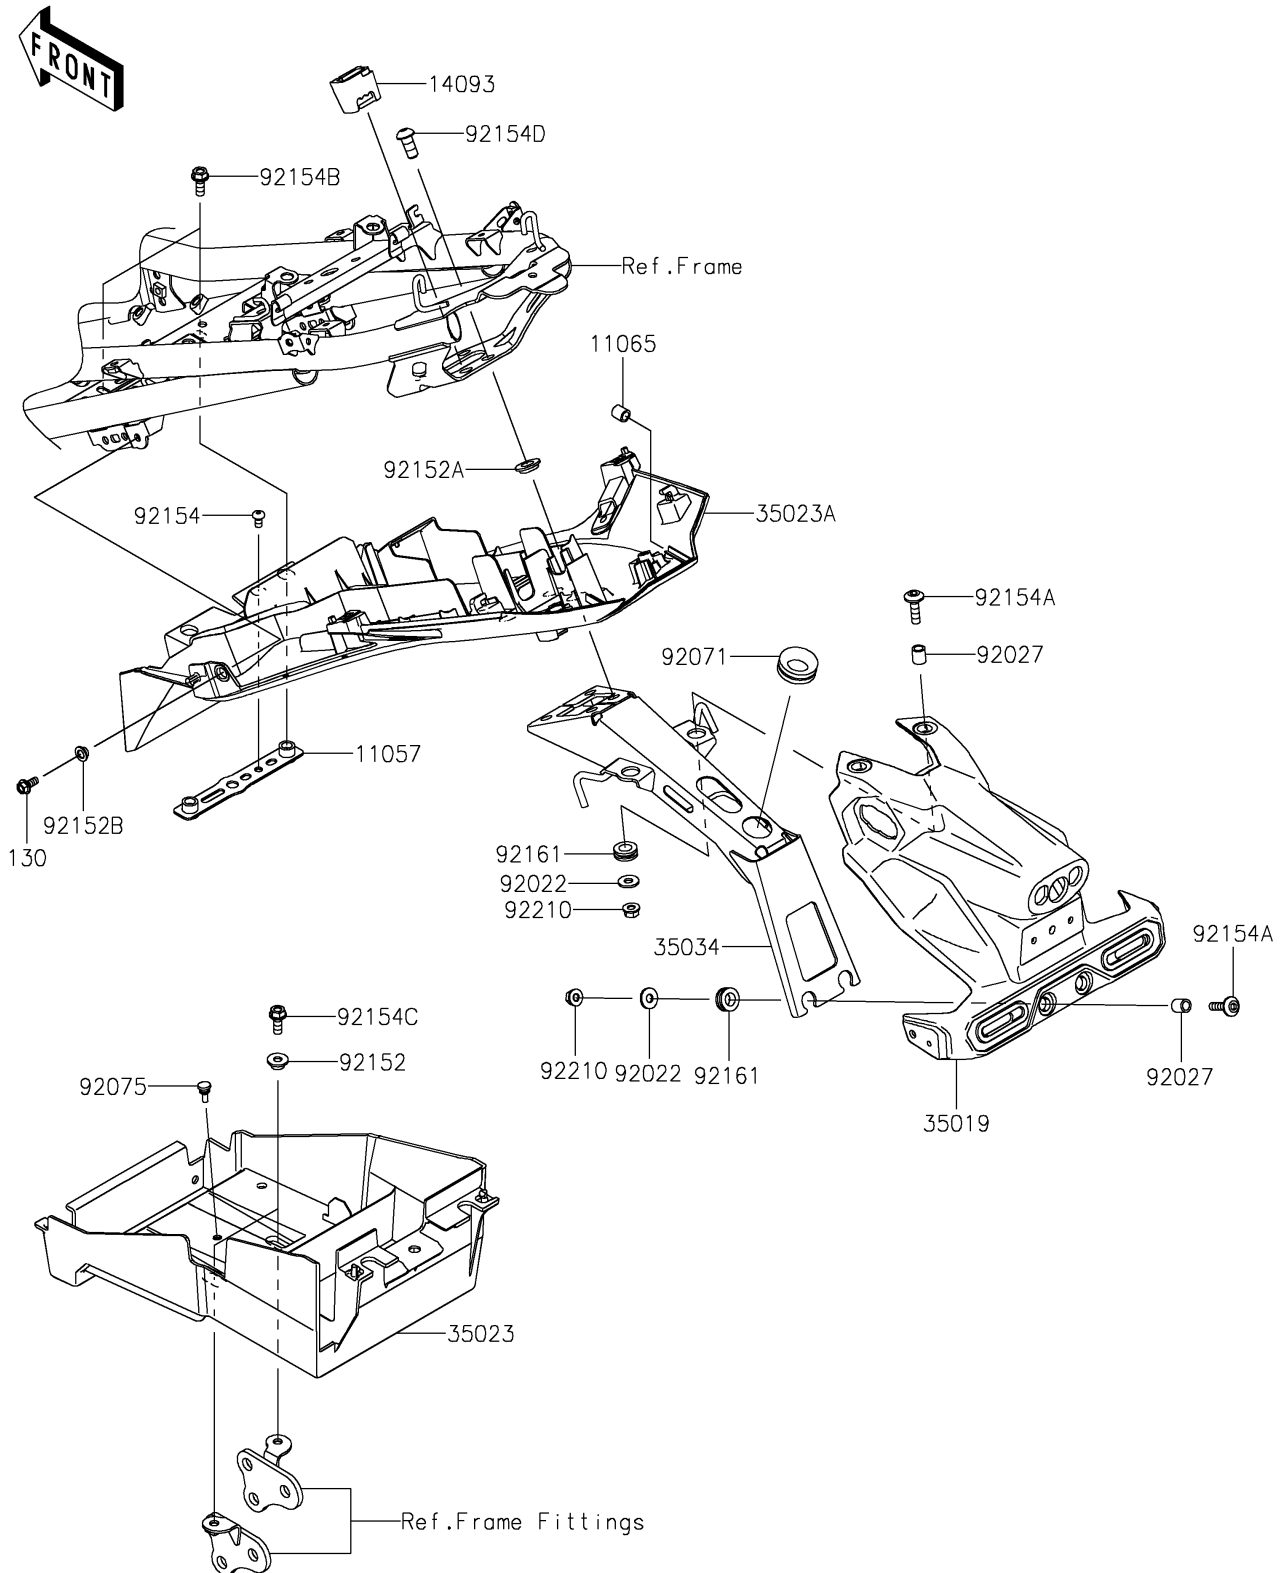

2026 Z500 SE

PARTS DIAGRAM

Rear Fender(s)

F2172

2026 Z500 SE

PARTS LIST

Rear Fender(s)

ITEM NAME	PART NUMBER	QUANTITY
BRACKET (Ref # 11057)	11057-1191	1
CAP (Ref # 11065)	11065-0156	2
COVER,RR FENDER (Ref # 14093)	14093-1533	1
FLAP (Ref # 35019)	35019-0639	1
FENDER-REAR (Ref # 35023)	35023-0438	1
FENDER-REAR (Ref # 35023A)	35023-0500	1
REINFORCE (Ref # 35034)	35034-0616	1
WASHER (Ref # 92022)	92022-2247	4
COLLAR,6.8X10X11.5 (Ref # 92027)	92027-1210	4
GROMMET (Ref # 92071)	92071-0709	1
DAMPER,6X10X15 (Ref # 92075)	92075-1808	1
COLLAR,6.5X10X6.4 (Ref # 92152)	92152-2287	2
COLLAR,10X20X4.5 (Ref # 92152A)	92152-2392	4
COLLAR,6X8X4.5 (Ref # 92152B)	92152-2395	2
BOLT,SOCKET,5X10 (Ref # 92154)	92154-1547	1
BOLT,SOCKET,6X22 (Ref # 92154A)	92154-2234	4
BOLT,FLANGED,6X16 (Ref # 92154B)	92154-2895	2
BOLT,FLANGED,6X16 (Ref # 92154C)	92154-2900	2
BOLT,SOCKET,8X18 (Ref # 92154D)	92154-3739	4
DAMPER,10X18X6.5 (Ref # 92161)	92161-2091	4
NUT,FLANGED,6MM (Ref # 92210)	92210-1514	4
BOLT-FLANGED,5X12 (Ref # 130)	130BA0512	2