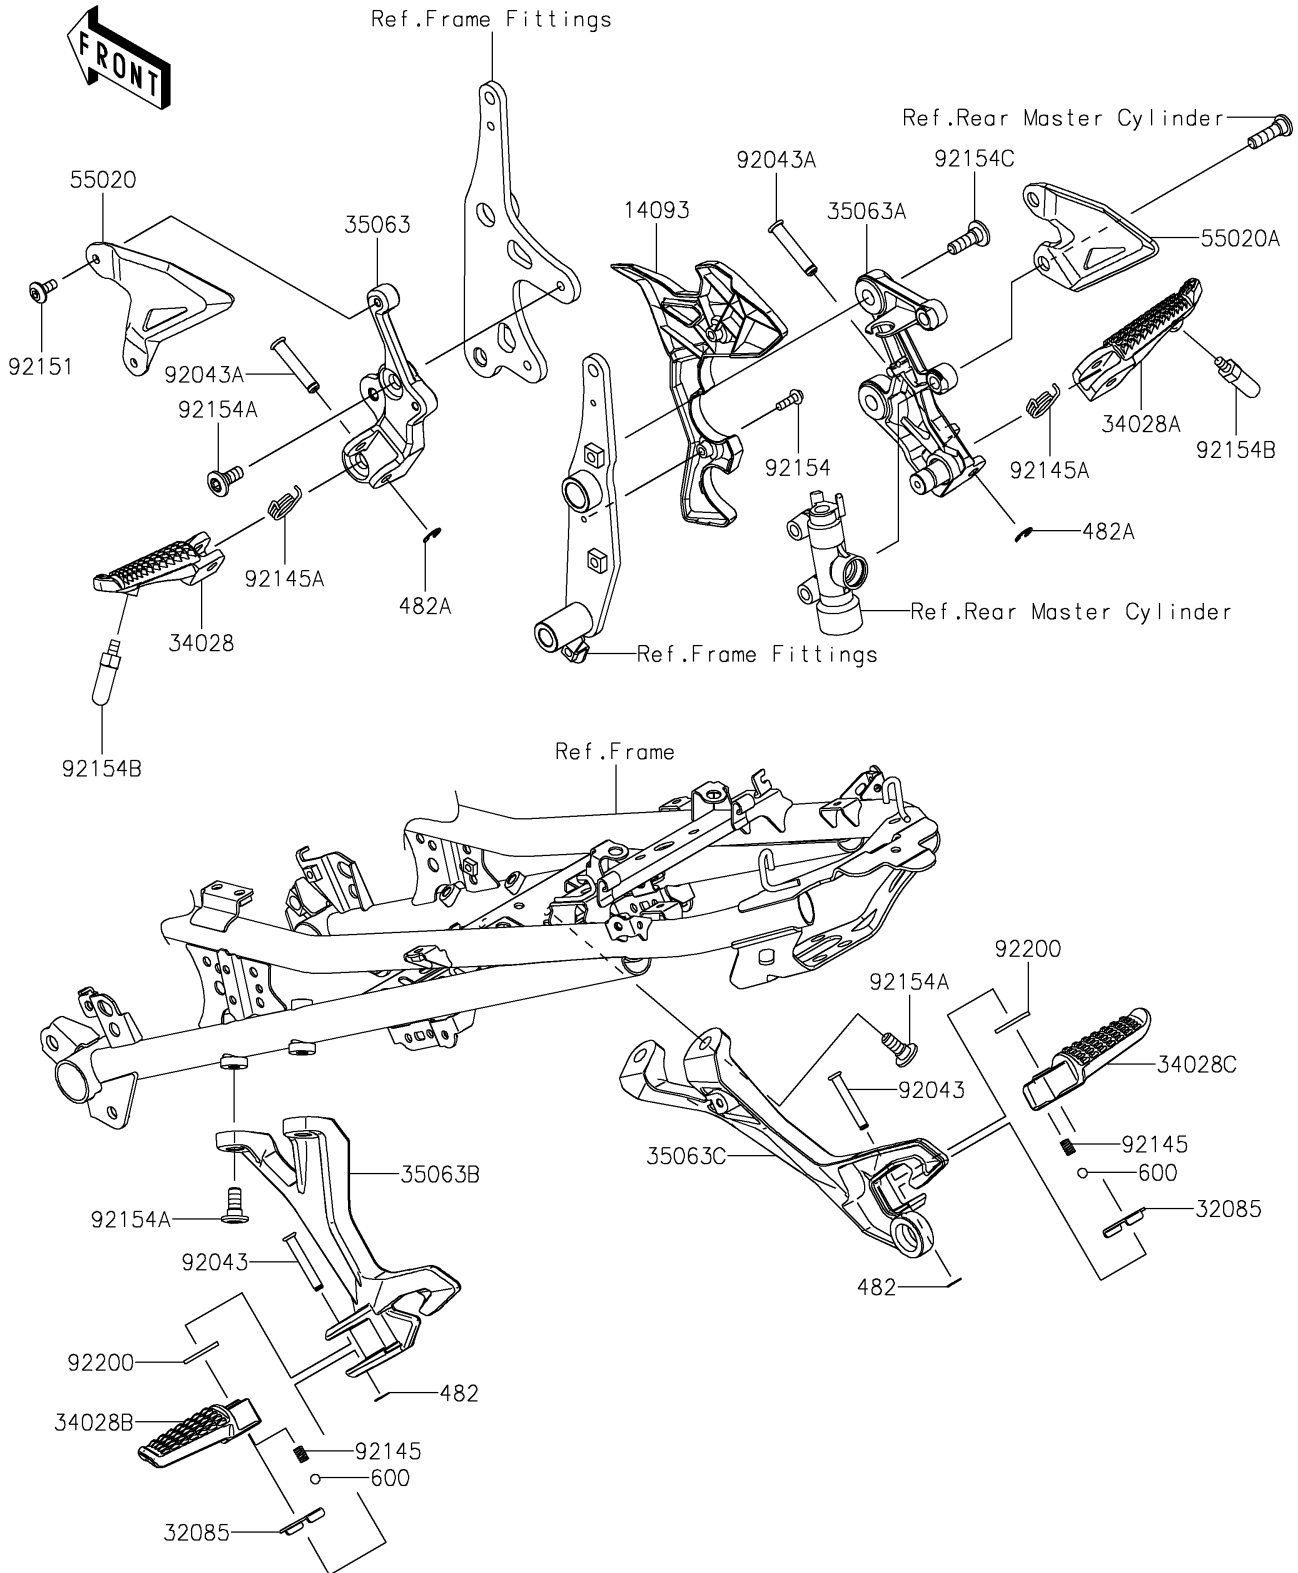

2024 Z500 SE ABS

PARTS DIAGRAM

Footrests

F2160

2024 Z500 SE ABS

PARTS LIST

Footrests

ITEM NAME

PART NUMBER

QUANTITY
