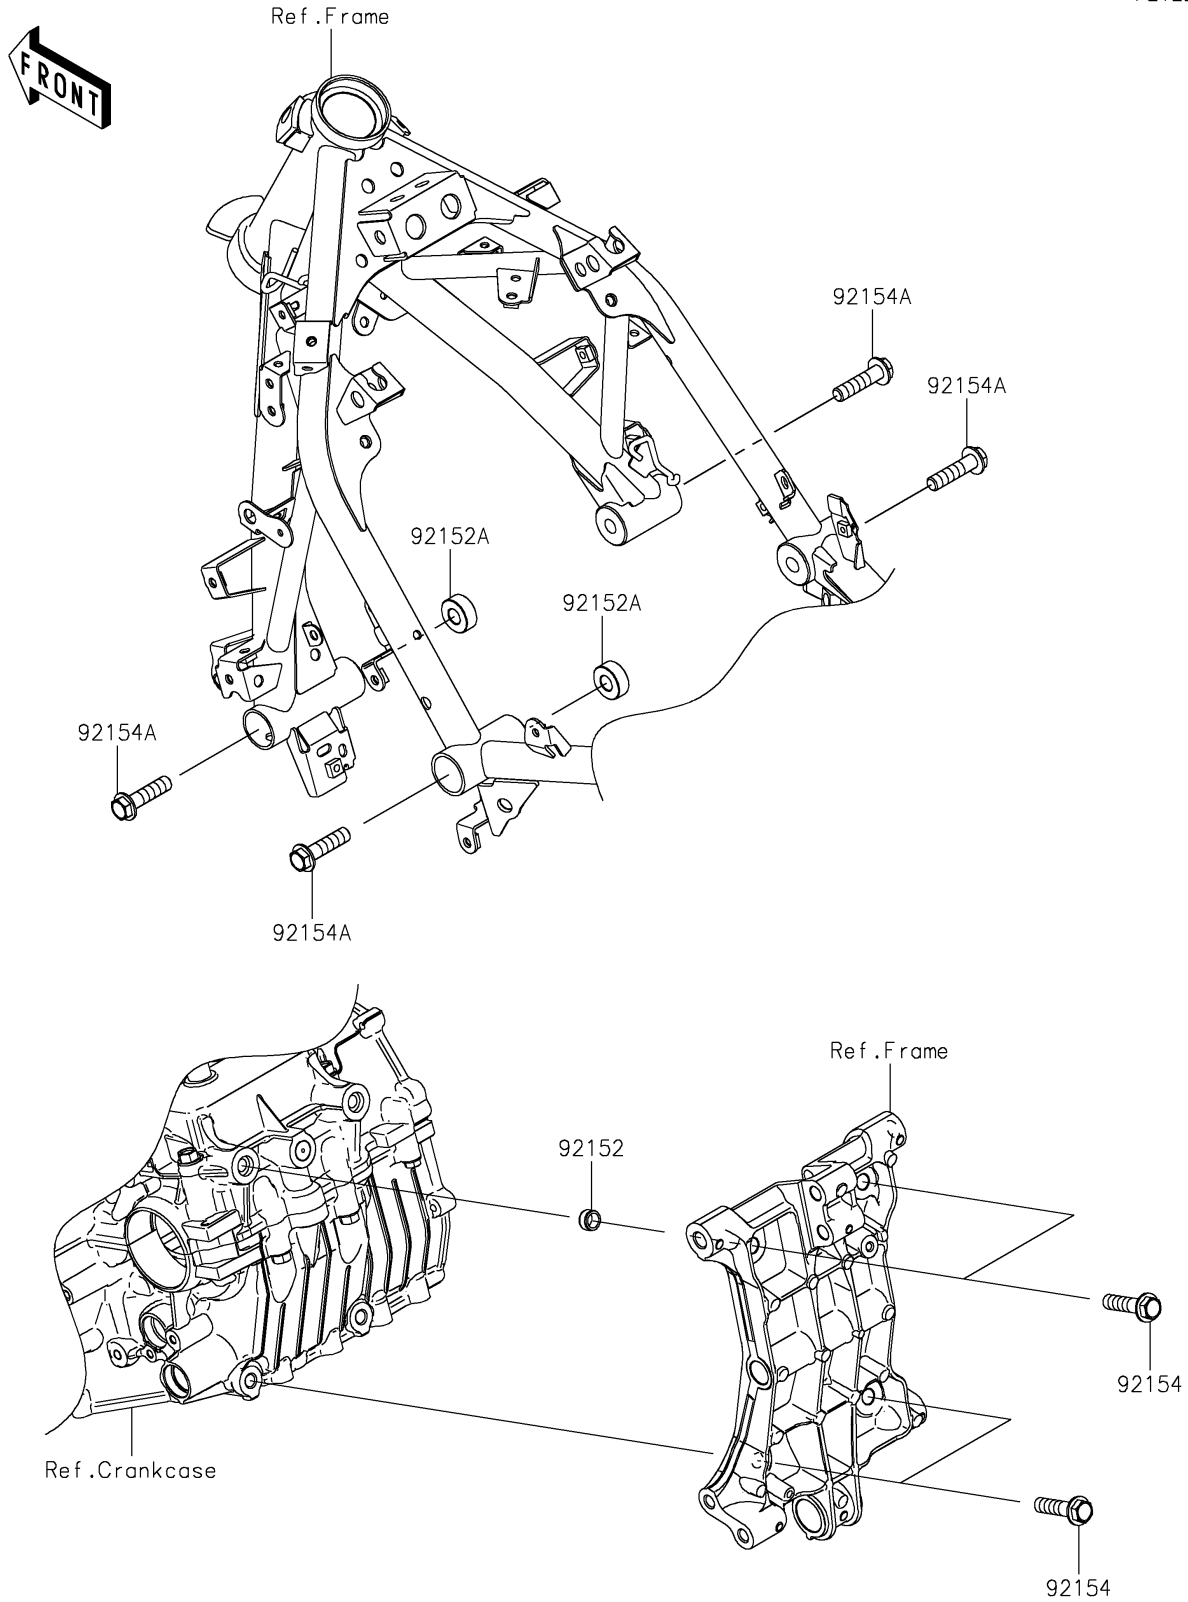

2024 Z500 SE ABS

PARTS DIAGRAM

Engine Mount

F2122

2024 Z500 SE ABS

PARTS LIST

Engine Mount

ITEM NAME

PART NUMBER

QUANTITY
