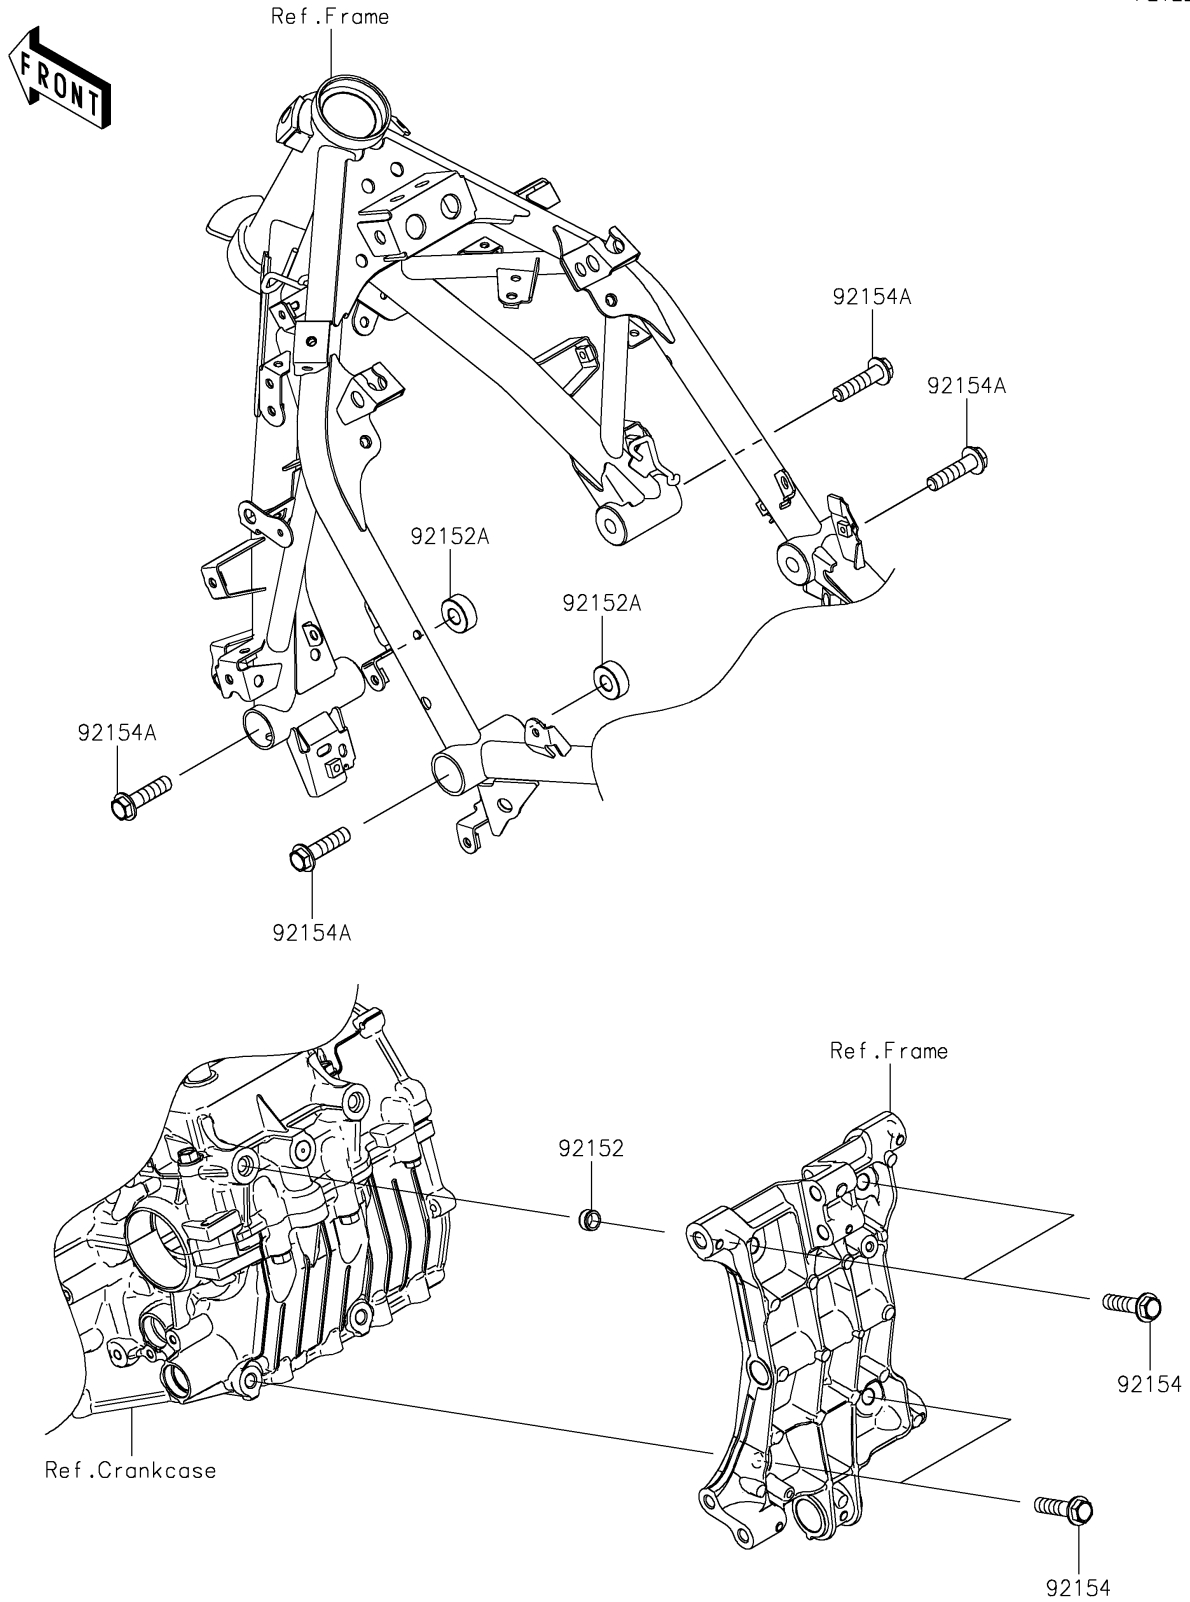

2024 Z500 SE ABS

PARTS DIAGRAM

Engine Mount

F2122

2024 Z500 SE ABS

PARTS LIST

Engine Mount

ITEM NAME	PART NUMBER	QUANTITY
COLLAR,DOWEL PIN (Ref # 92152)	92152-0679	2
COLLAR,11X25X10 (Ref # 92152A)	92152-2397	2
BOLT,FLANGED,10X40 (Ref # 92154)	92154-2812	4
BOLT,FLANGED,10X40 (Ref # 92154A)	92154-7451	4