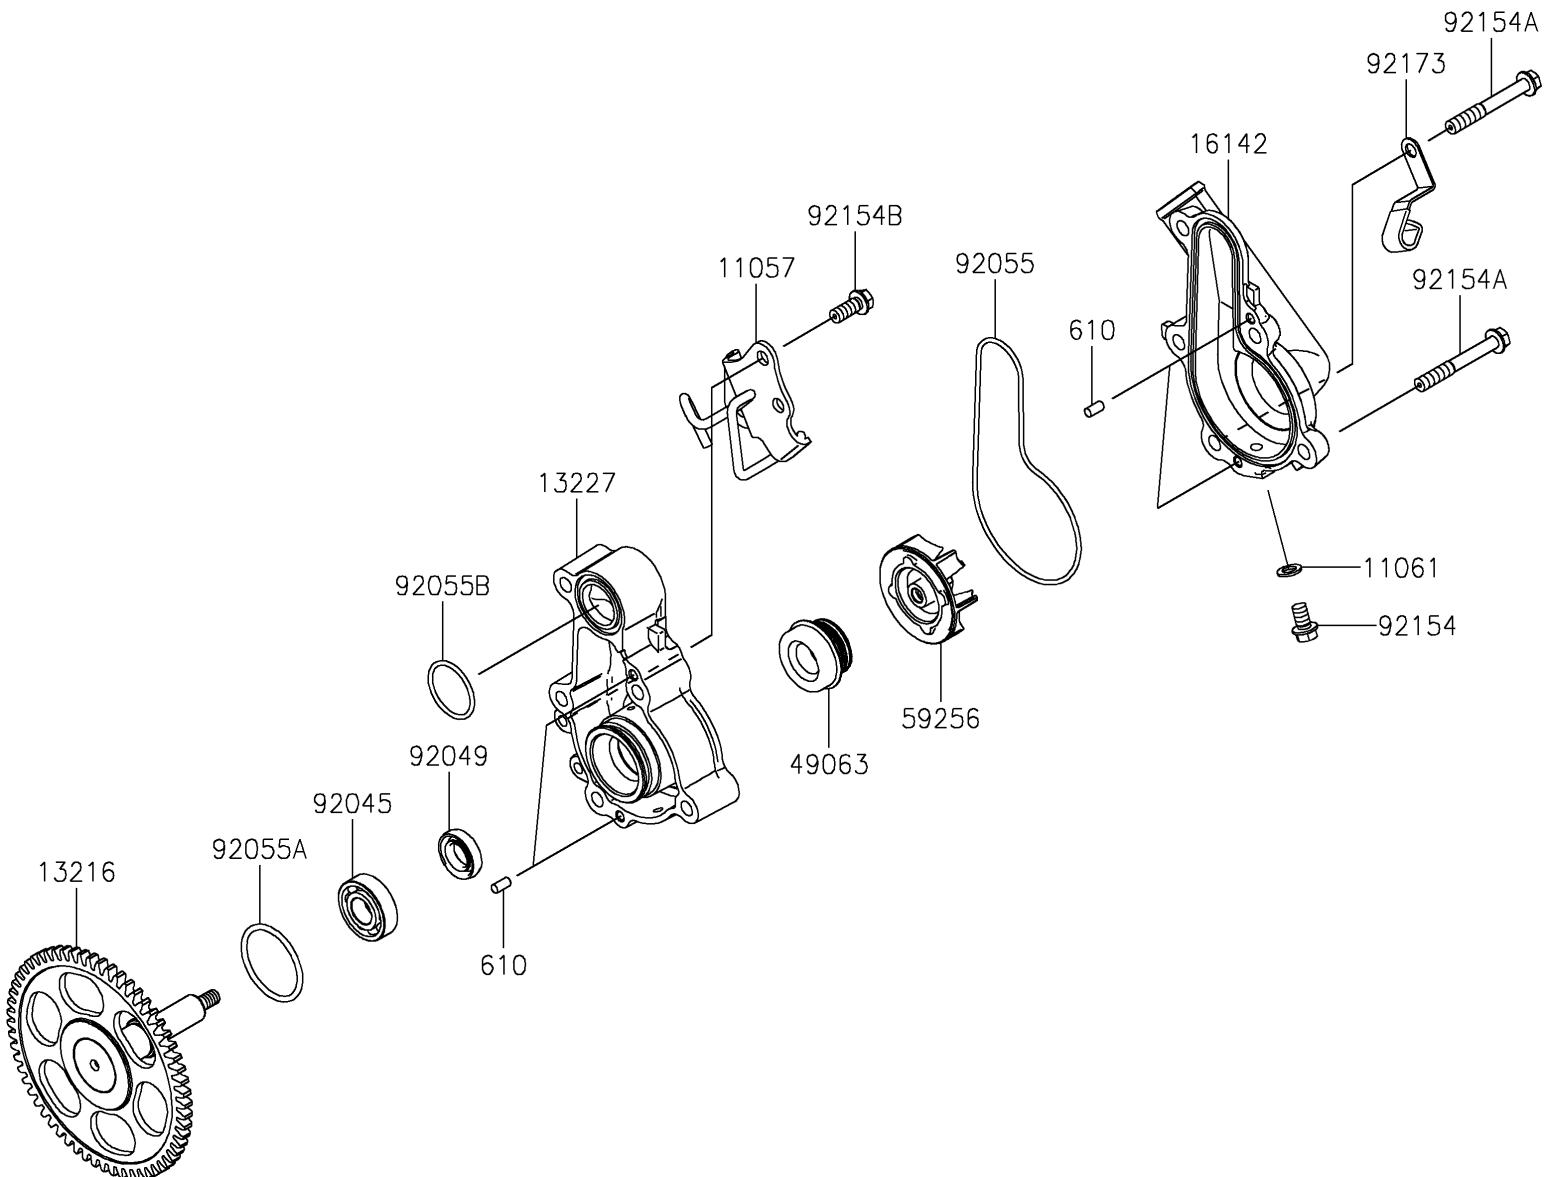

2025 Z500 SE

PARTS DIAGRAM

Water Pump

E3031

2025 Z500 SE

PARTS LIST

Water Pump

Kawasaki

Let the Good Times Roll®

ITEM NAME

PART NUMBER

QUANTITY
