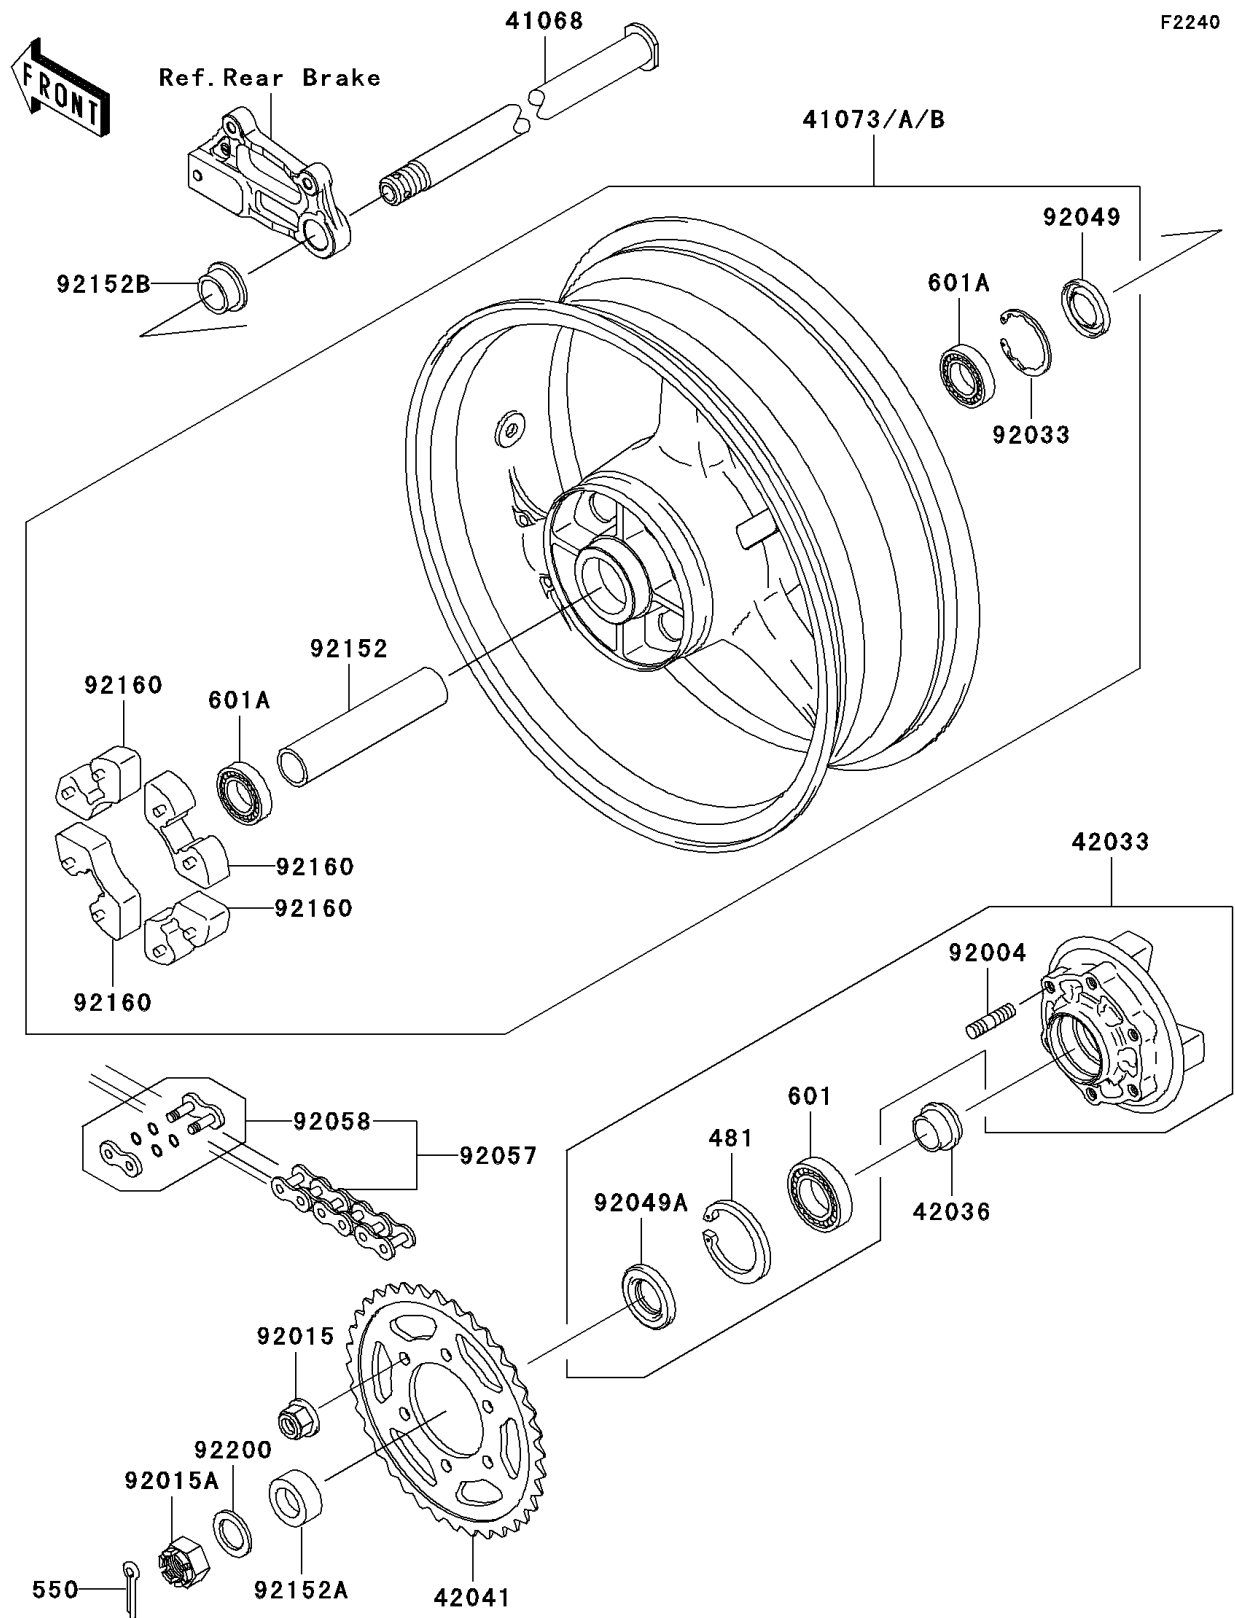

## PARTS DIAGRAM

### Rear Wheel/Chain

## PARTS LIST

### Rear Wheel/Chain

ITEM NAME	PART NUMBER	QUANTITY
CIRCLIP (Ref # 481)	481J5500	1
PIN-COTTER,4.0X40 (Ref # 550)	550D4040	1
BEARING-BALL,#6006G (Ref # 601)	601B6006G	1
BEARING-BALL (Ref # 601A)	601B6205UU	2
AXLE,RR (Ref # 41068)	41068-1420	1
WHEEL-ASSY,RR,L.GREEN (Ref # 41073)	41073-1653-CJ	1
WHEEL-ASSY,RR,C.GRAY (Ref # 41073A)	41073-1653-DH	1
COUPLING-ASSY,RR HUB (Ref # 42033)	42033-1213	1
SLEEVE,RR HUB,L=22 (Ref # 42036)	42036-1279	1
SPROCKET-HUB,41T (Ref # 42041)	42041-1547	1
STUD,10X19 (Ref # 92004)	92004-1275	6
NUT,FLANGED,10MM (Ref # 92015)	92015-1335	6
NUT,CASTLE,24MM (Ref # 92015A)	92015-1844	1
RING-SNAP,52MM (Ref # 92033)	92033-1043	1
SEAL-OIL,RR HUB,L=159 (Ref # 92049)	92049-1375	1
SEAL-OIL,PJN 40 55 8 (Ref # 92049A)	92049-1376	1
CHAIN,DRIVE,EK525UVXL2X110L (Ref # 92057)	92057-1512	1
JOINT-CHAIN,DRIVE (Ref # 92058)	92058-1089	1
COLLAR,RR HUB,L=159 (Ref # 92152)	92152-1208	1
COLLAR,RR AXLE,LH,L=17 (Ref # 92152A)	92152-1245	1
COLLAR,RR AXLE,RH,L=16 (Ref # 92152B)	92152-1246	1
DAMPER,SHOCK,RR HUB (Ref # 92160)	92160-1485	4
WASHER,25.5X38X3.2 (Ref # 92200)	92200-1479	1
WHEEL-ASSY,RR,BLUE (Ref # 41073B)	41073-1653-5G	1