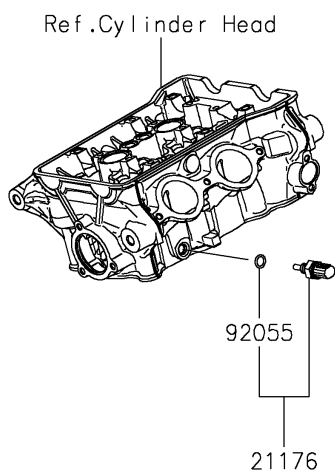

2024 Z500 SE

PARTS DIAGRAM

Fuel Injection

E1530

2024 Z500 SE

PARTS LIST

Fuel Injection

ITEM NAME

PART NUMBER

QUANTITY
