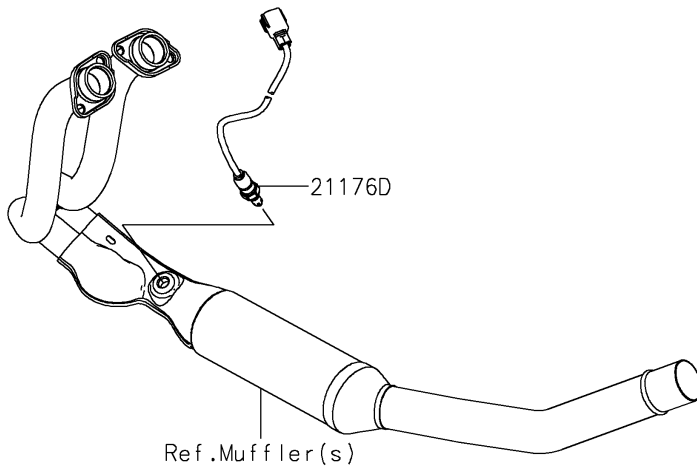

2024 Z500 SE ABS

PARTS DIAGRAM

Fuel Injection

E1530