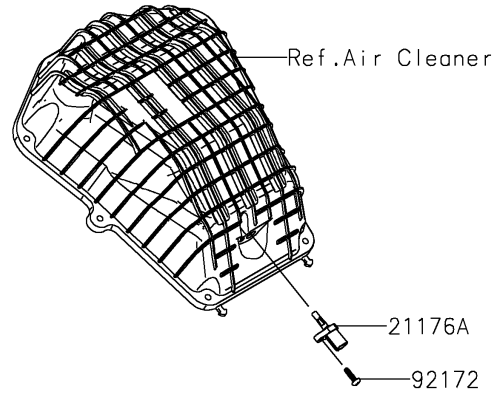

2024 Z500 SE ABS

PARTS DIAGRAM

Fuel Injection

E1530