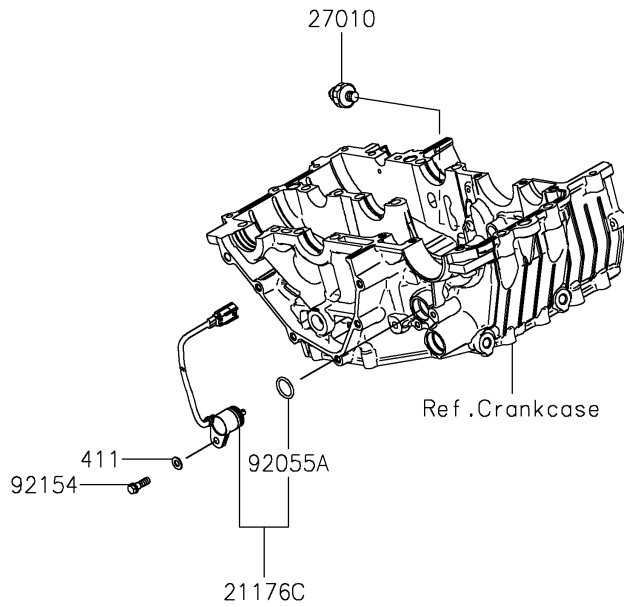

2024 Z500 SE ABS

PARTS DIAGRAM

Fuel Injection

E1530