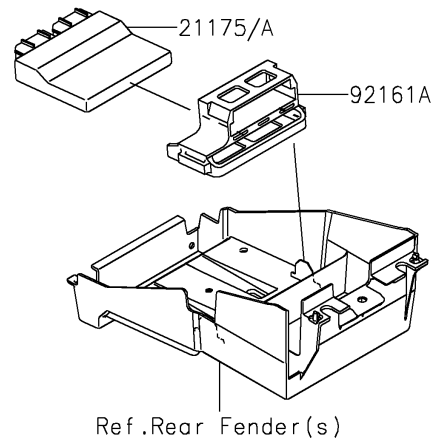

2024 Z500 SE ABS

PARTS DIAGRAM

Fuel Injection

E1530