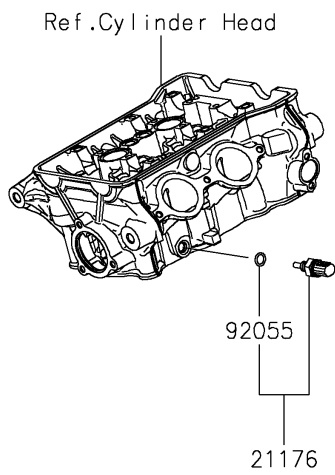

2024 Z500 SE ABS

PARTS DIAGRAM

Fuel Injection

E1530