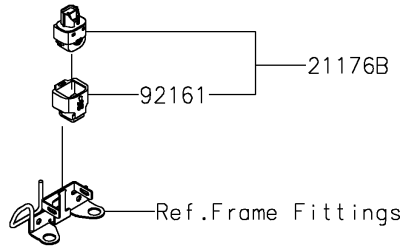

2024 Z500 SE ABS

PARTS DIAGRAM

Fuel Injection

E1530