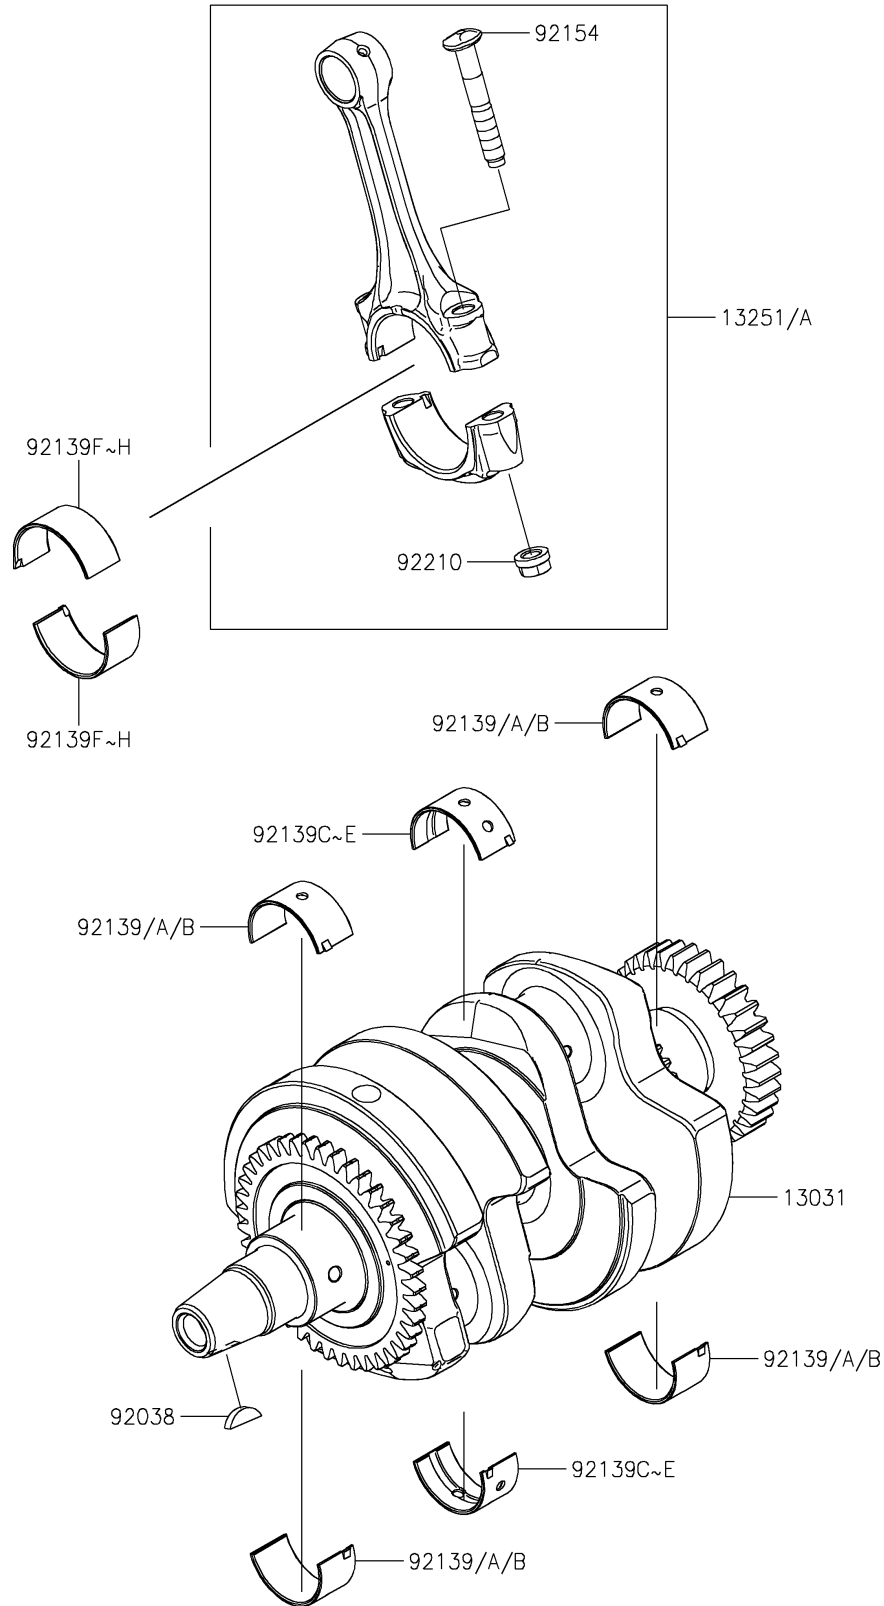

2026 Z500 SE

PARTS DIAGRAM

Crankshaft

E1321

2026 Z500 SE

PARTS LIST

Crankshaft

ITEM NAME	PART NUMBER	QUANTITY
CRANKSHAFT-COMP (Ref # 13031)	13031-1560	1
ROD-ASSY-CONNECTING,G (Ref # 13251)	13251-0757-GG	2
ROD-ASSY-CONNECTING,H (Ref # 13251A)	13251-0757-HH	AR
KEY,WOODRUFF (Ref # 92038)	92038-001	1
BUSHING,CRANK #1,BLUE (Ref # 92139)	92139-1200	AR
BUSHING,CRANK #1,BLACK (Ref # 92139A)	92139-1201	4
BUSHING,CRANK #1,BROWN (Ref # 92139B)	92139-1202	AR
BUSHING,CRANK #2,BLUE (Ref # 92139C)	92139-1203	AR
BUSHING,CRANK #2,BLACK (Ref # 92139D)	92139-1204	2
BUSHING,CRANK #2,BROWN (Ref # 92139E)	92139-1205	AR
BUSHING,CONNECTING ROD,BLUE (Ref # 92139F)	92139-1219	AR
BUSHING,CONNECTING ROD,BLACK (Ref # 92139G)	92139-1220	4
BUSHING,CONNECTING ROD,BROWN (Ref # 92139H)	92139-1221	AR
BOLT,7MM (Ref # 92154)	92154-7075	4
NUT,CONNECTING ROD,7MM (Ref # 92210)	92210-0384	4