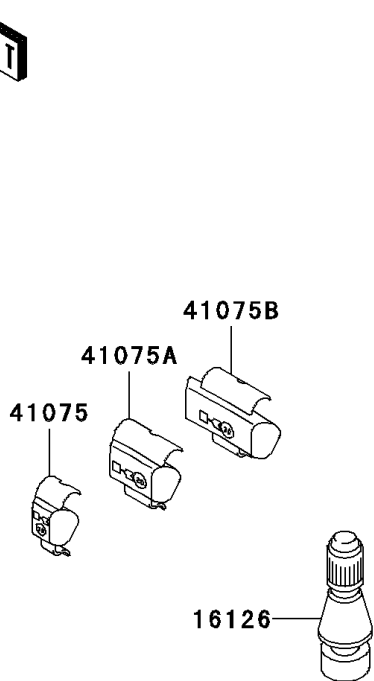

2002 Ninja[®] ZX[™]-9R

PARTS DIAGRAM

Tires

Kawasaki

Let the Good Times Roll[®]

F2210

2002 Ninja[®] ZX[™]-9R

PARTS LIST

Tires

ITEM NAME	PART NUMBER	QUANTITY
VALVE,TIRE (Ref # 16126)	16126-1140	2
TIRE,FR,120/70ZR17(58W),BT012F (Ref # 41009)	41009-1400	1
TIRE,RR,190/50ZR17(73W),BT012R (Ref # 41009A)	41009-1401	1
BALANCER-WHEEL,10G,SILVER (Ref # 41075)	41075-1014	AR
BALANCER-WHEEL,20G,SILVER (Ref # 41075A)	41075-1015	AR
BALANCER-WHEEL,30G,SILVER (Ref # 41075B)	41075-1016	AR