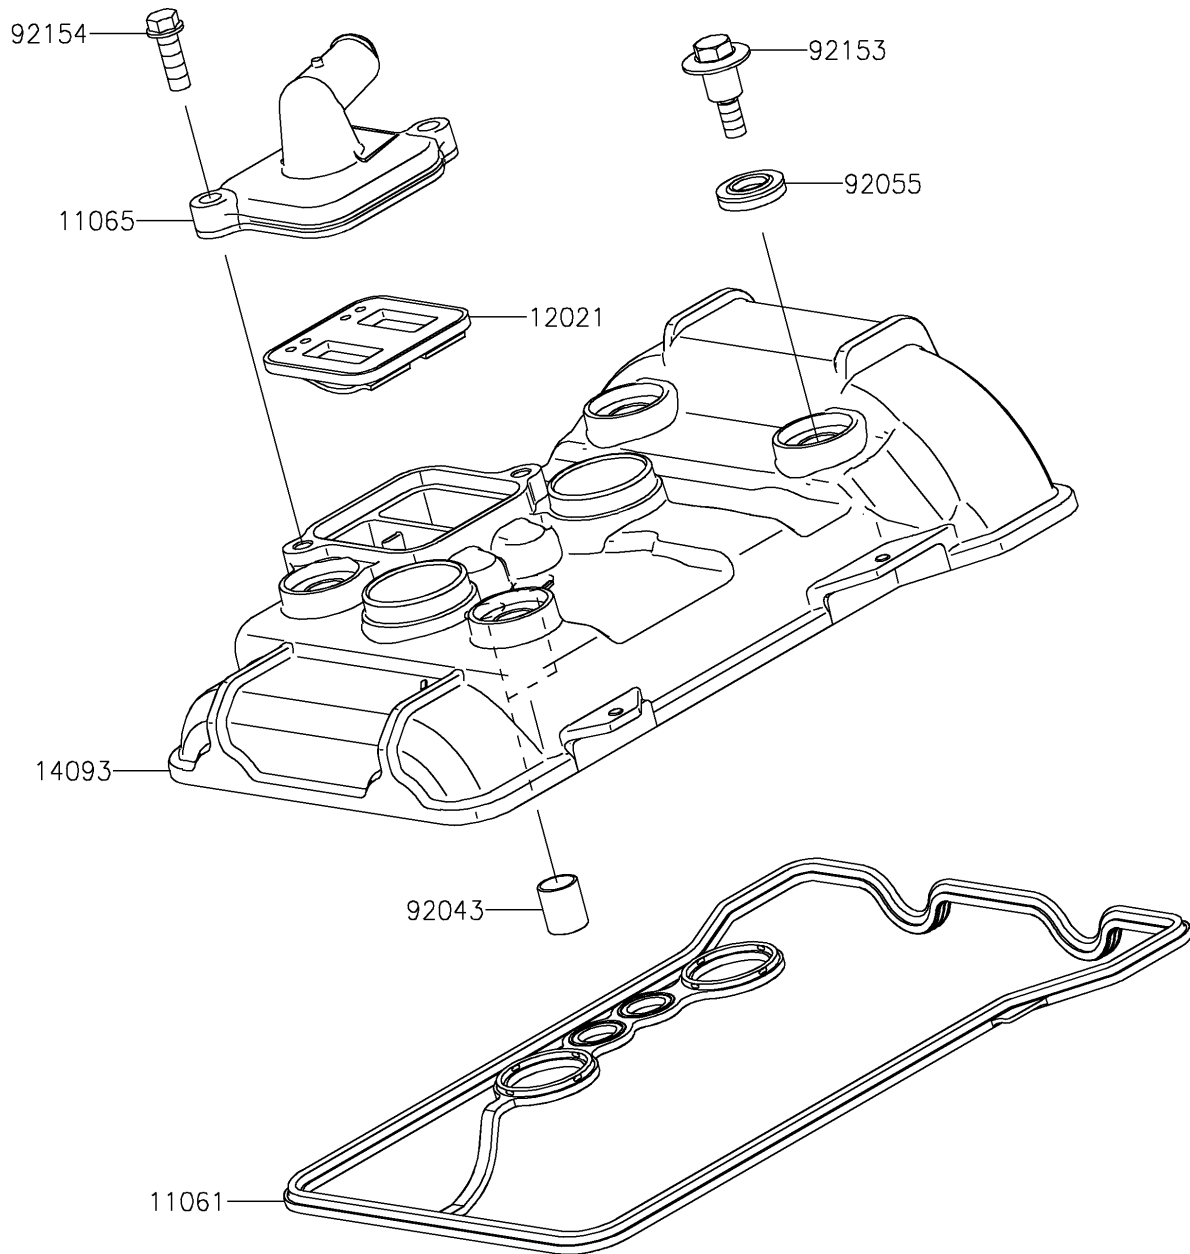

2024 Z500 SE ABS

PARTS DIAGRAM

Cylinder Head Cover

E1112

2024 Z500 SE ABS

PARTS LIST

Cylinder Head Cover

ITEM NAME

PART NUMBER

QUANTITY
