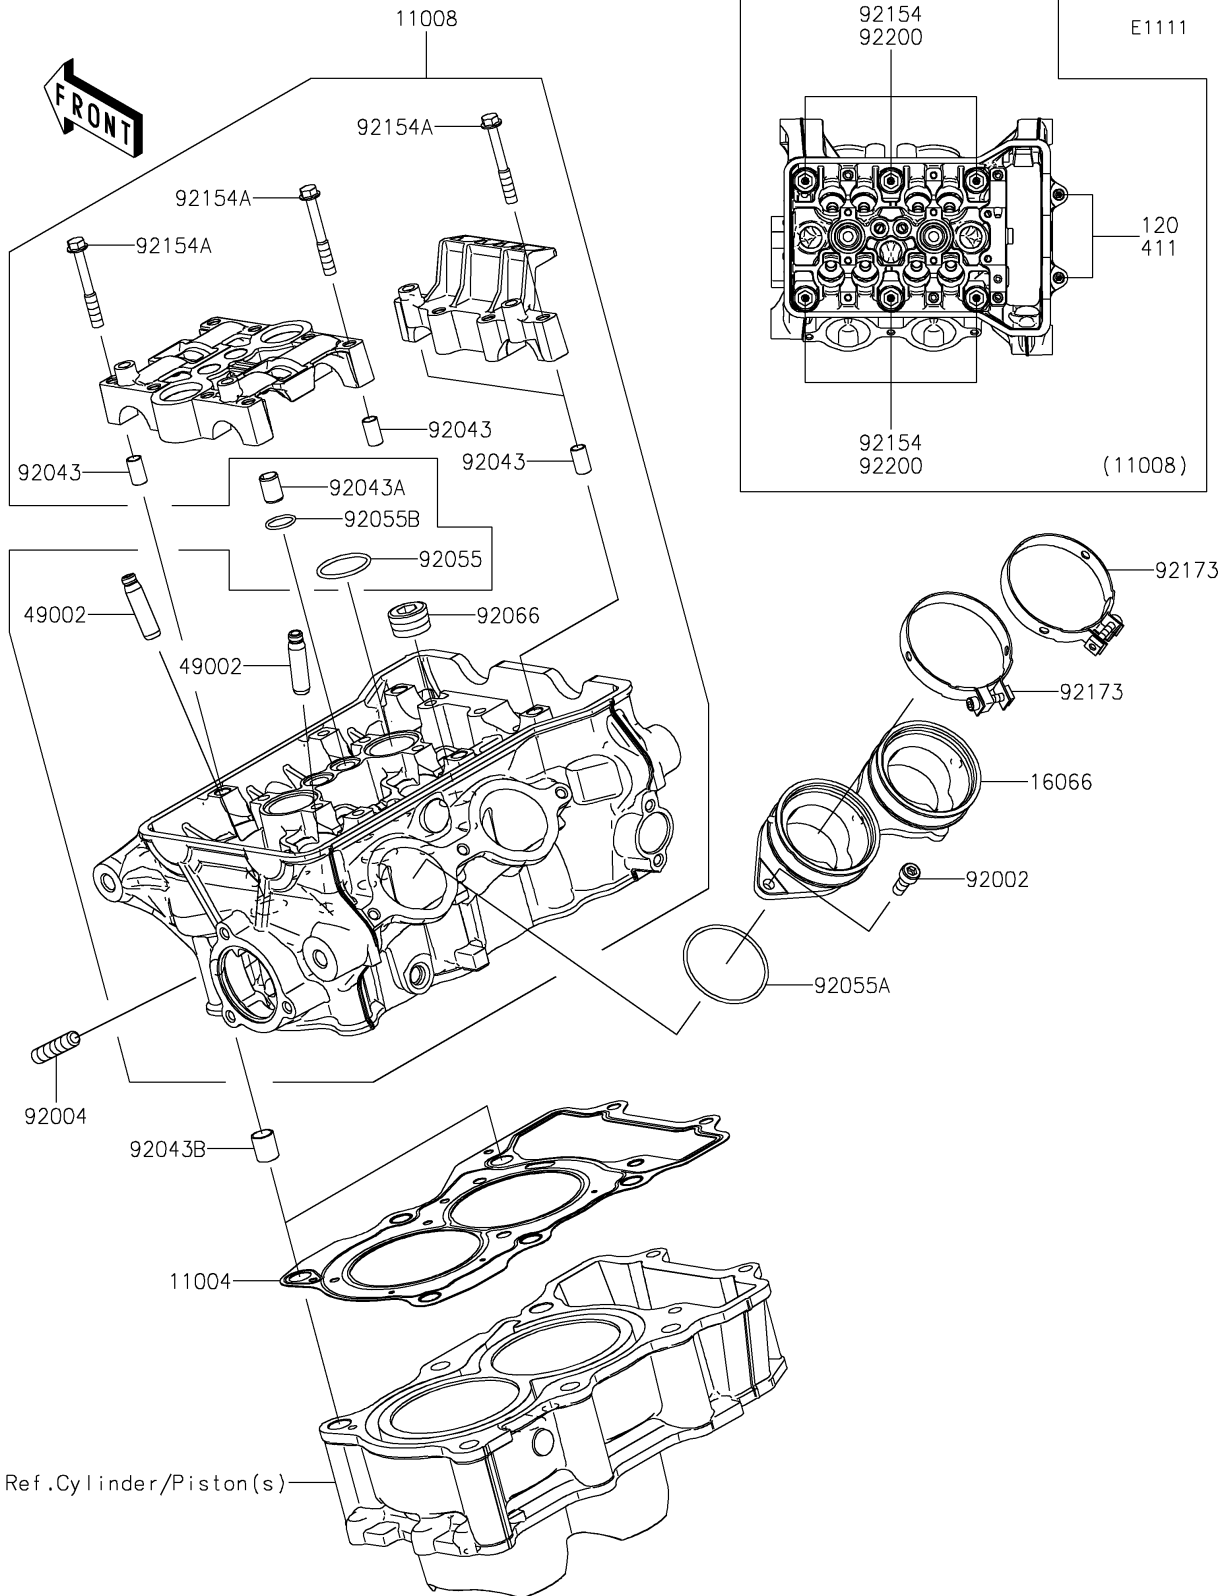

2024 Z500 SE

PARTS DIAGRAM

Cylinder Head

2024 Z500 SE

PARTS LIST

Cylinder Head

ITEM NAME

PART NUMBER

QUANTITY
