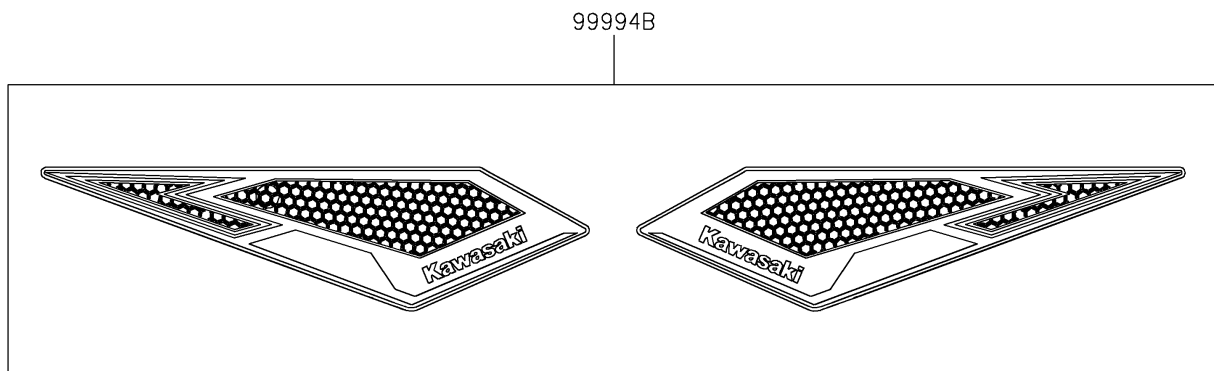

2024 Z500

PARTS DIAGRAM

Accessory(Decals)

F2910H

2024 Z500

PARTS LIST

Accessory(Decals)

ITEM NAME	PART NUMBER	QUANTITY
RIM STRIPE APPLICATOR (Ref # 57001)	57001-1752	AR
WHEEL RIM TAPE, GREEN (Ref # 99994)	99994-0932	1
WHEEL RIM TAPE, SILVER (Ref # 99994A)	99994-0933	1
KNEE PAD (Ref # 99994B)	99994-1926	1
TANK PAD (Ref # 99994C)	99994-2223	1