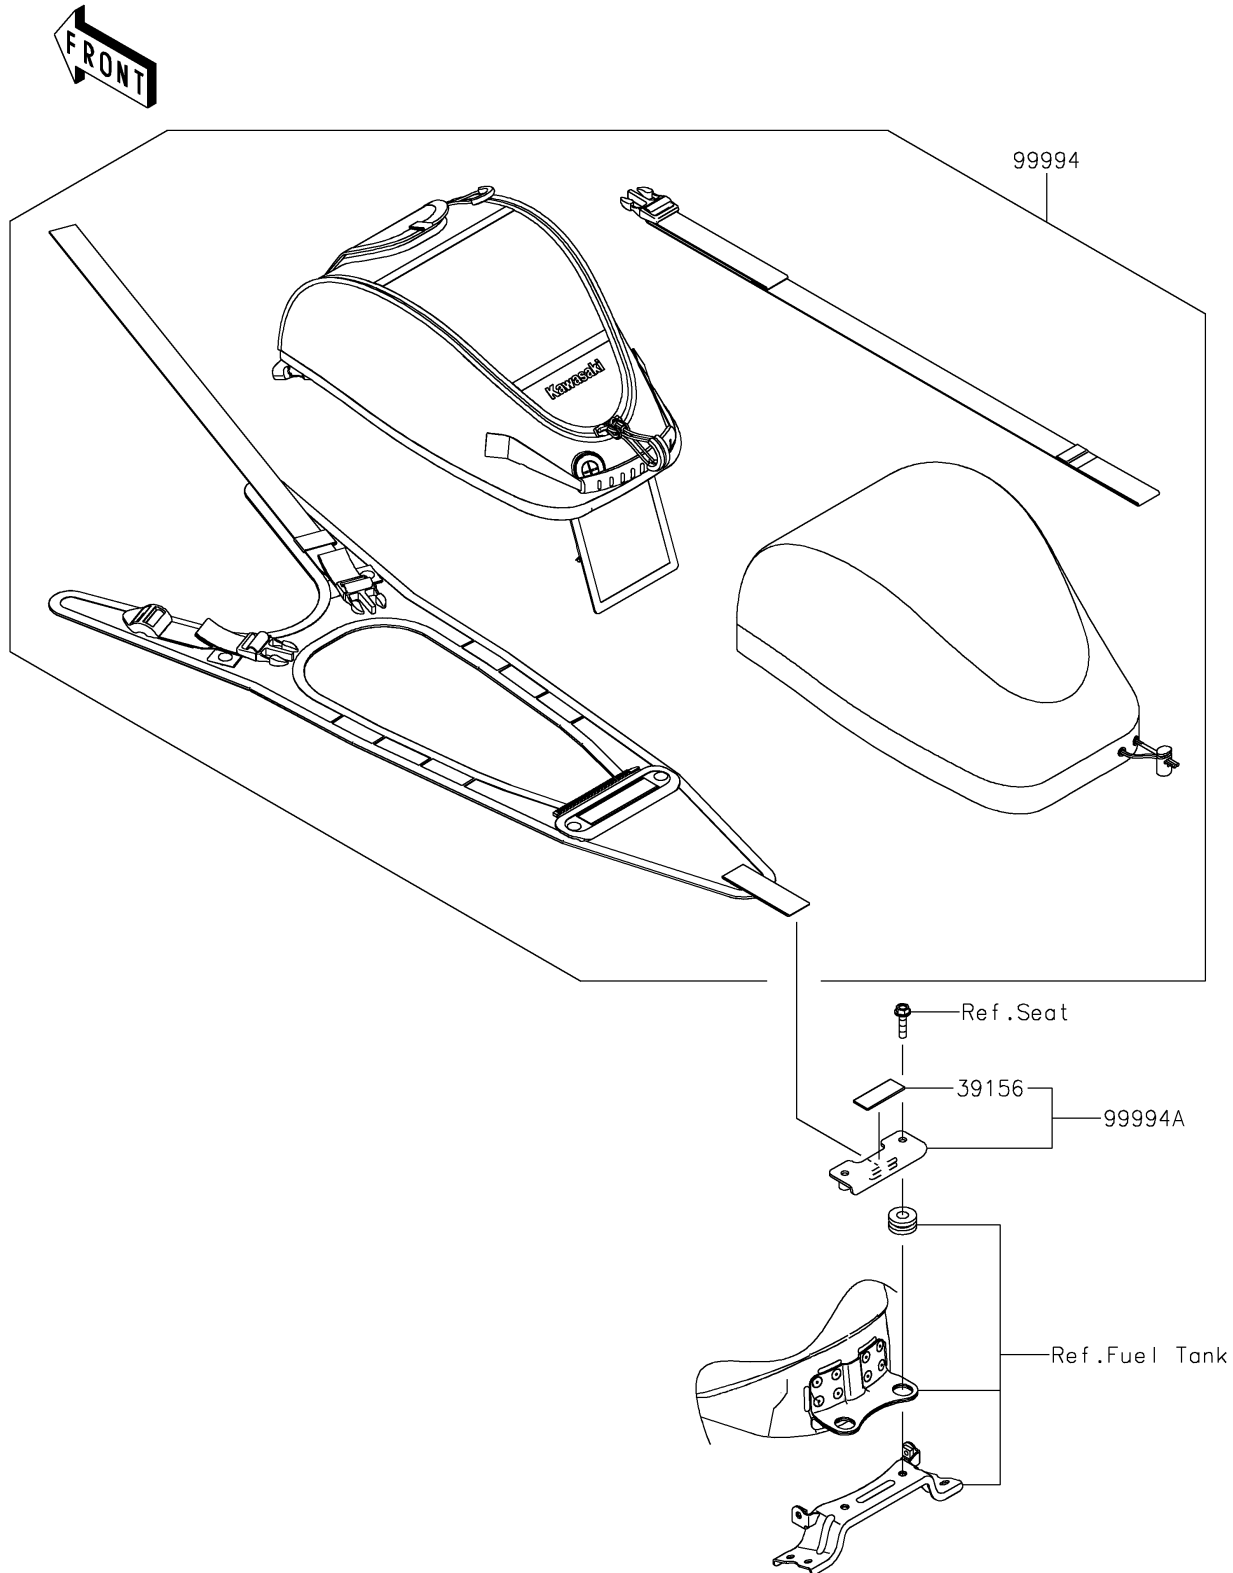

2024 Z500

PARTS DIAGRAM

Accessory(Tank Bag)

F2910G

2024 Z500

PARTS LIST

Accessory(Tank Bag)

ITEM NAME

PART NUMBER

QUANTITY
