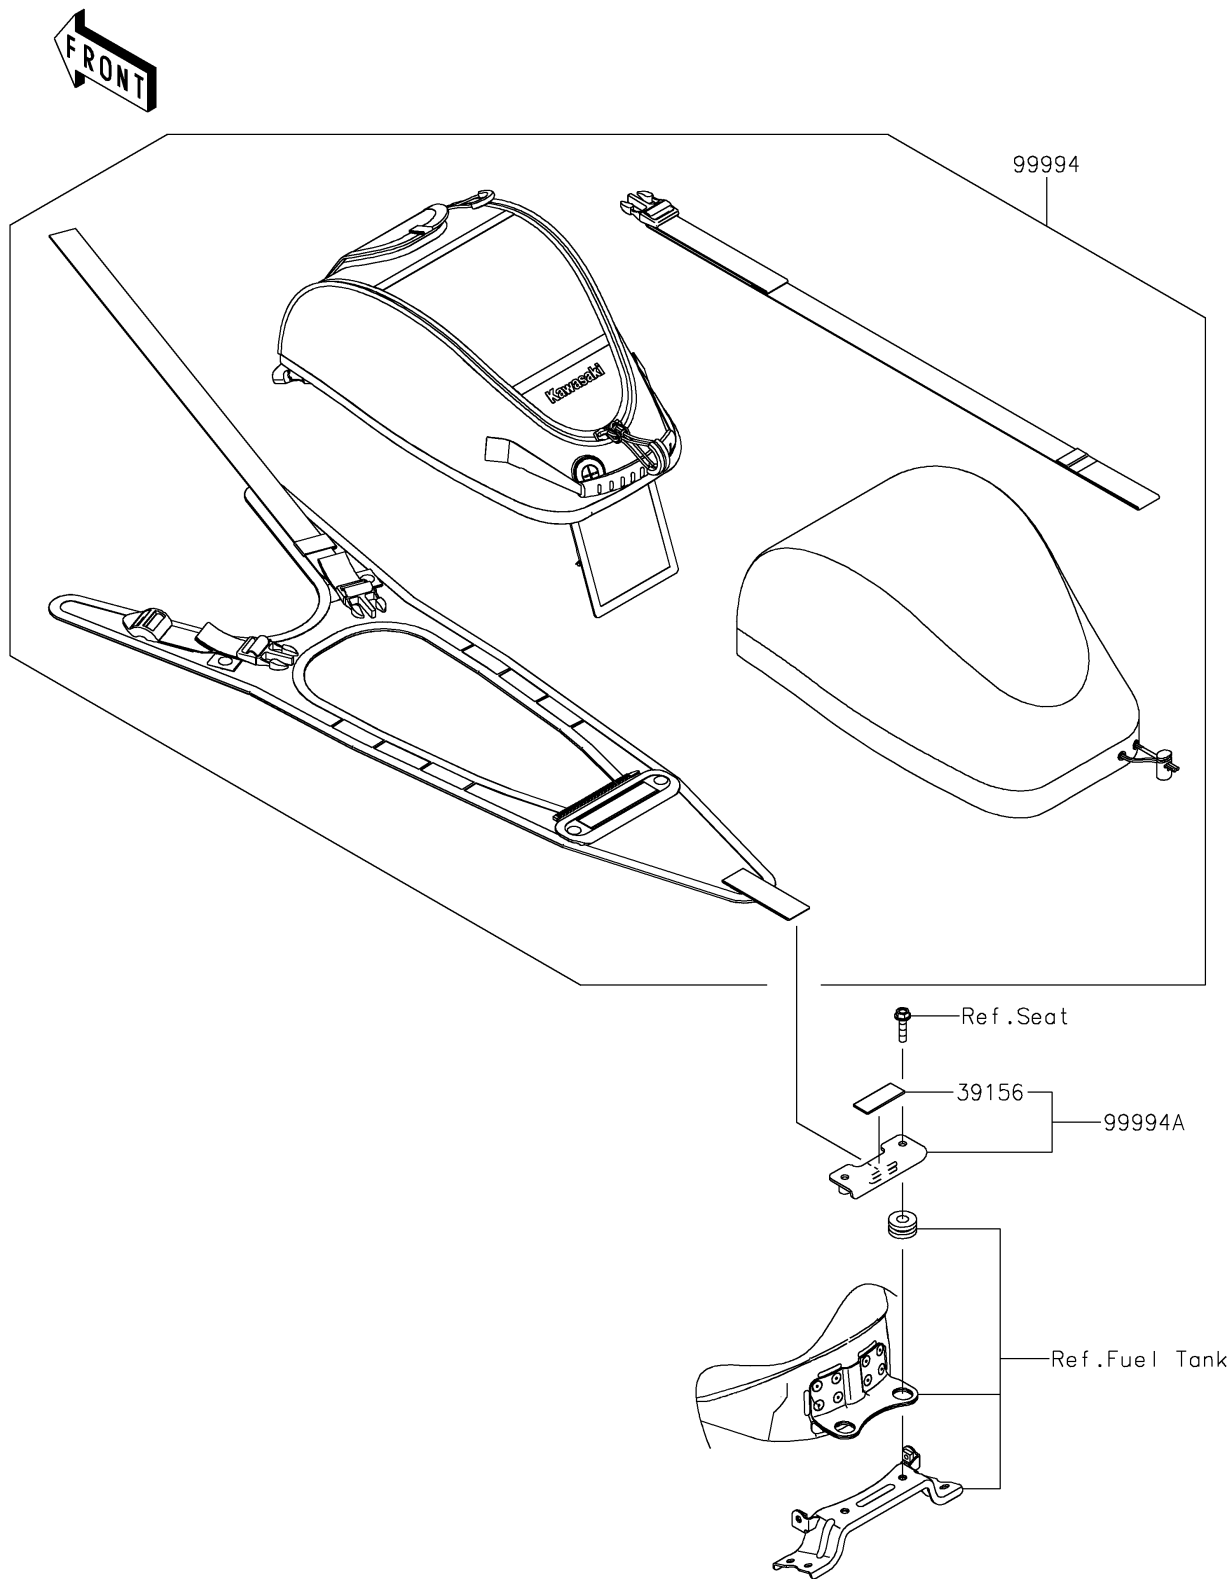

2024 Z500 ABS

PARTS DIAGRAM

Accessory(Tank Bag)

F2910G

2024 Z500 ABS

PARTS LIST

Accessory(Tank Bag)

ITEM NAME

PART NUMBER

QUANTITY
