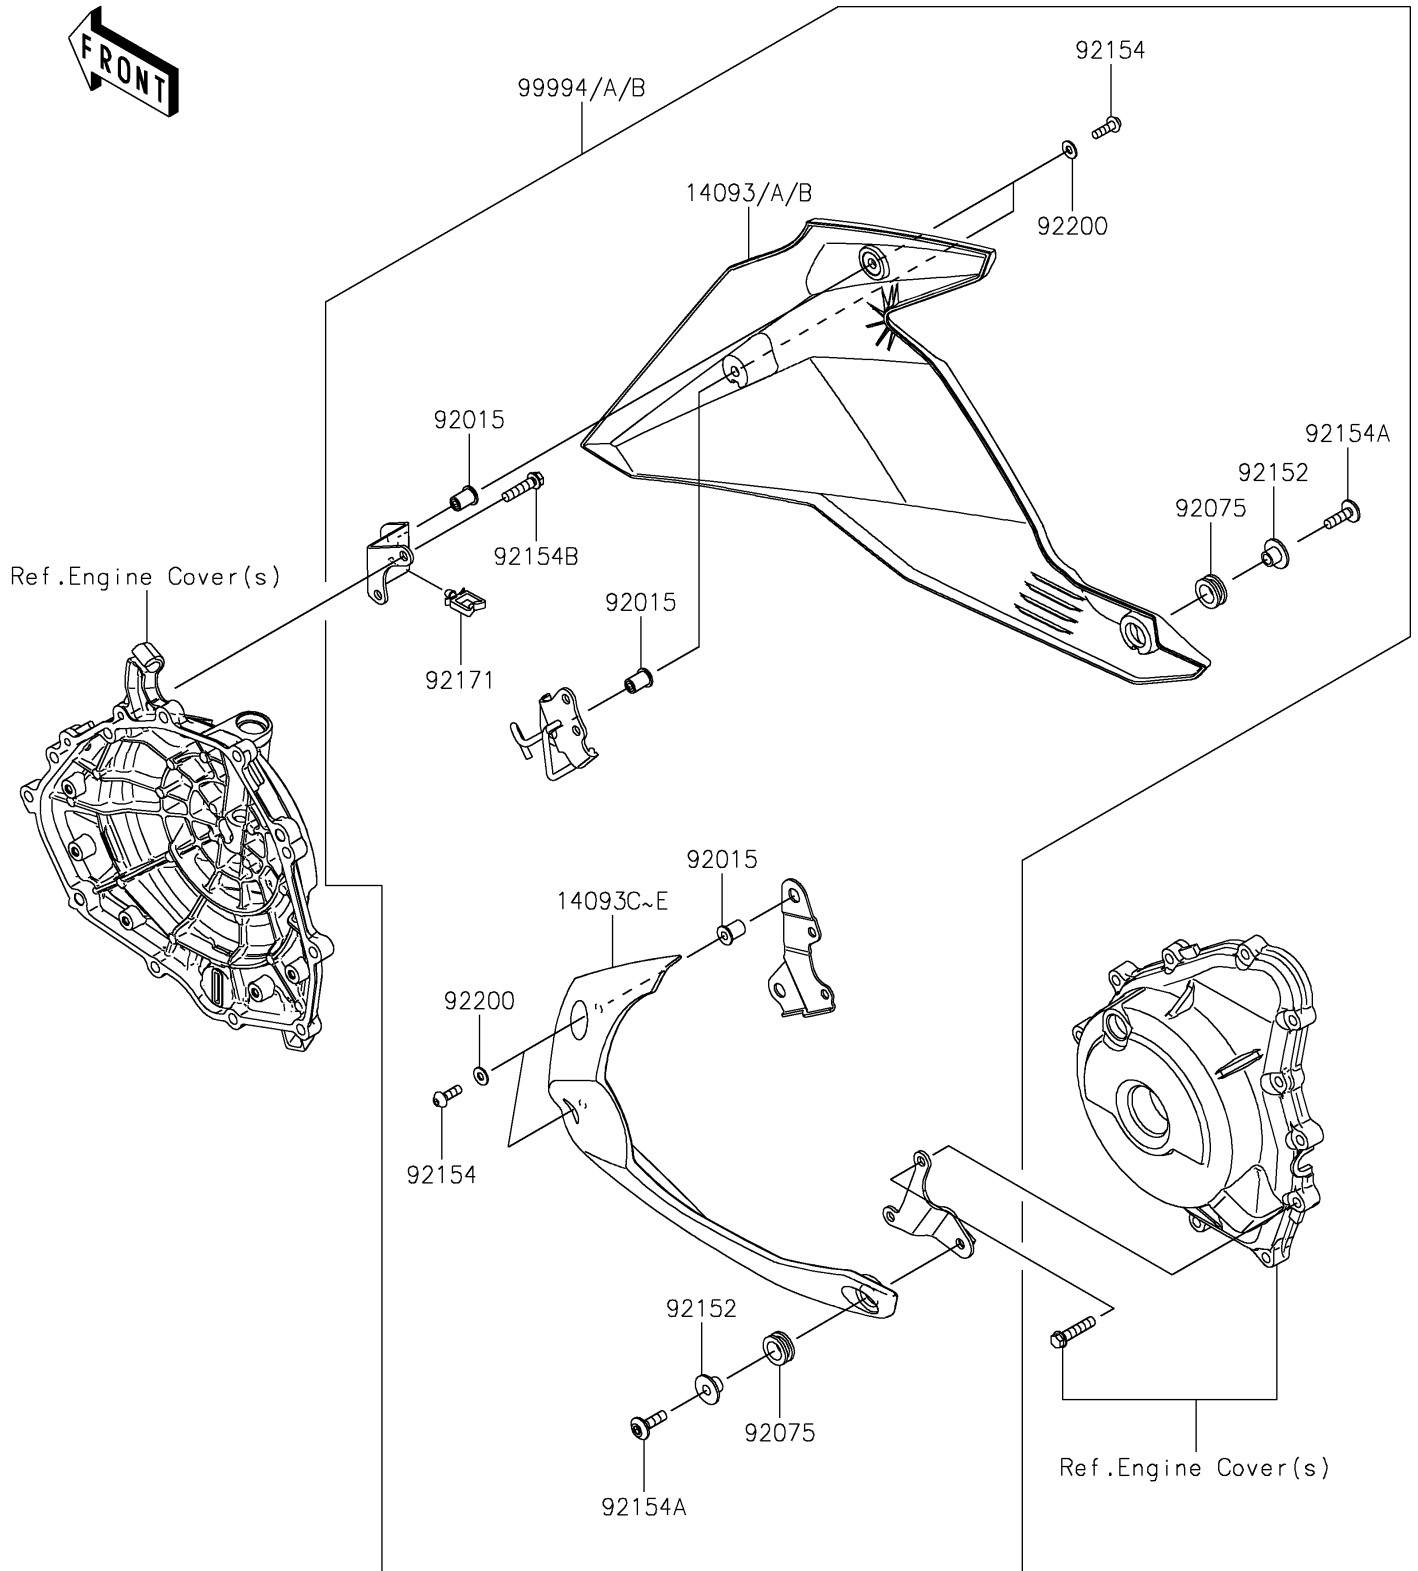

2026 Z500

PARTS DIAGRAM

Accessory(Lower Cowling)

F2910F

2026 Z500

PARTS LIST

Accessory(Lower Cowling)

ITEM NAME

PART NUMBER

QUANTITY
