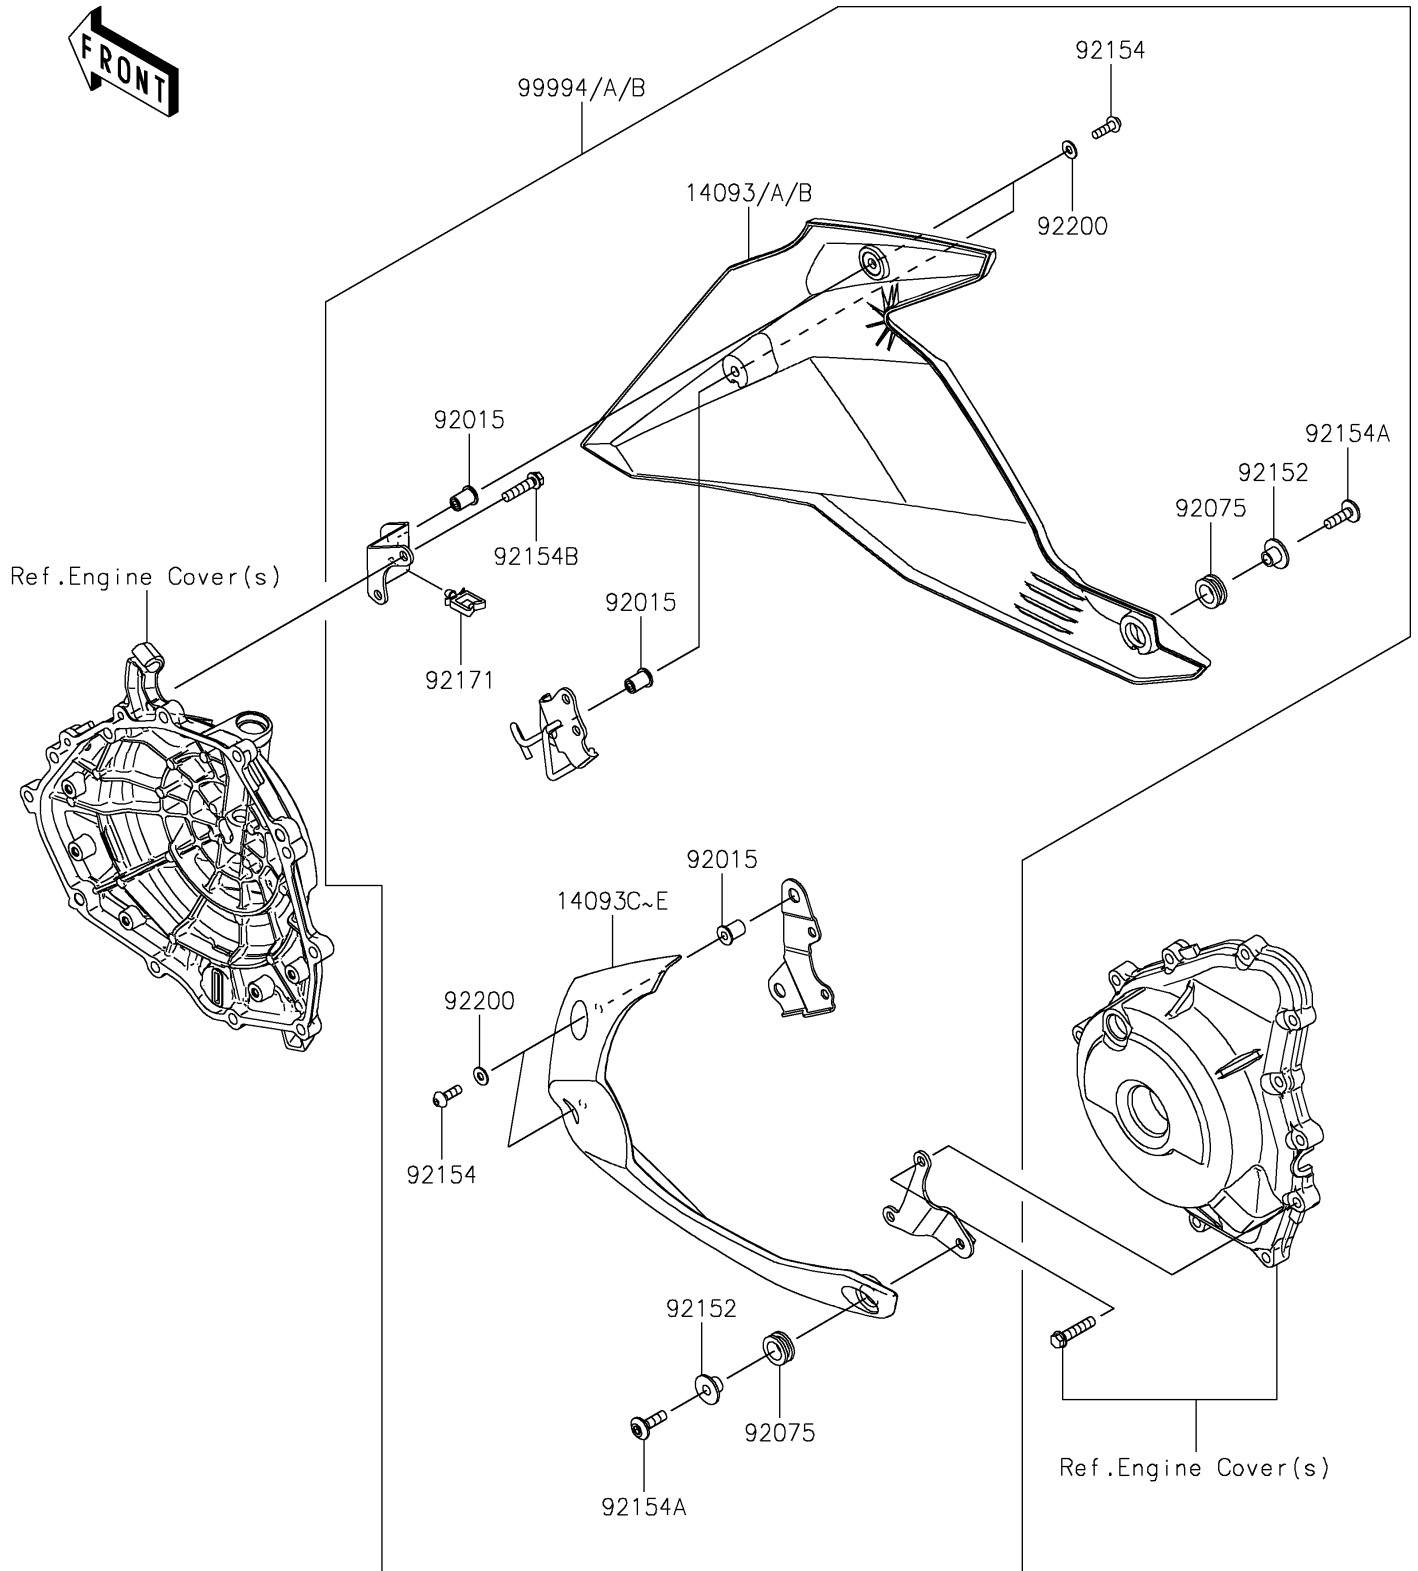

2025 Z500 ABS

PARTS DIAGRAM

Accessory(Lower Cowling)

F2910F

2025 Z500 ABS

PARTS LIST

Accessory(Lower Cowling)

Kawasaki

Let the Good Times Roll®

ITEM NAME

PART NUMBER

QUANTITY
