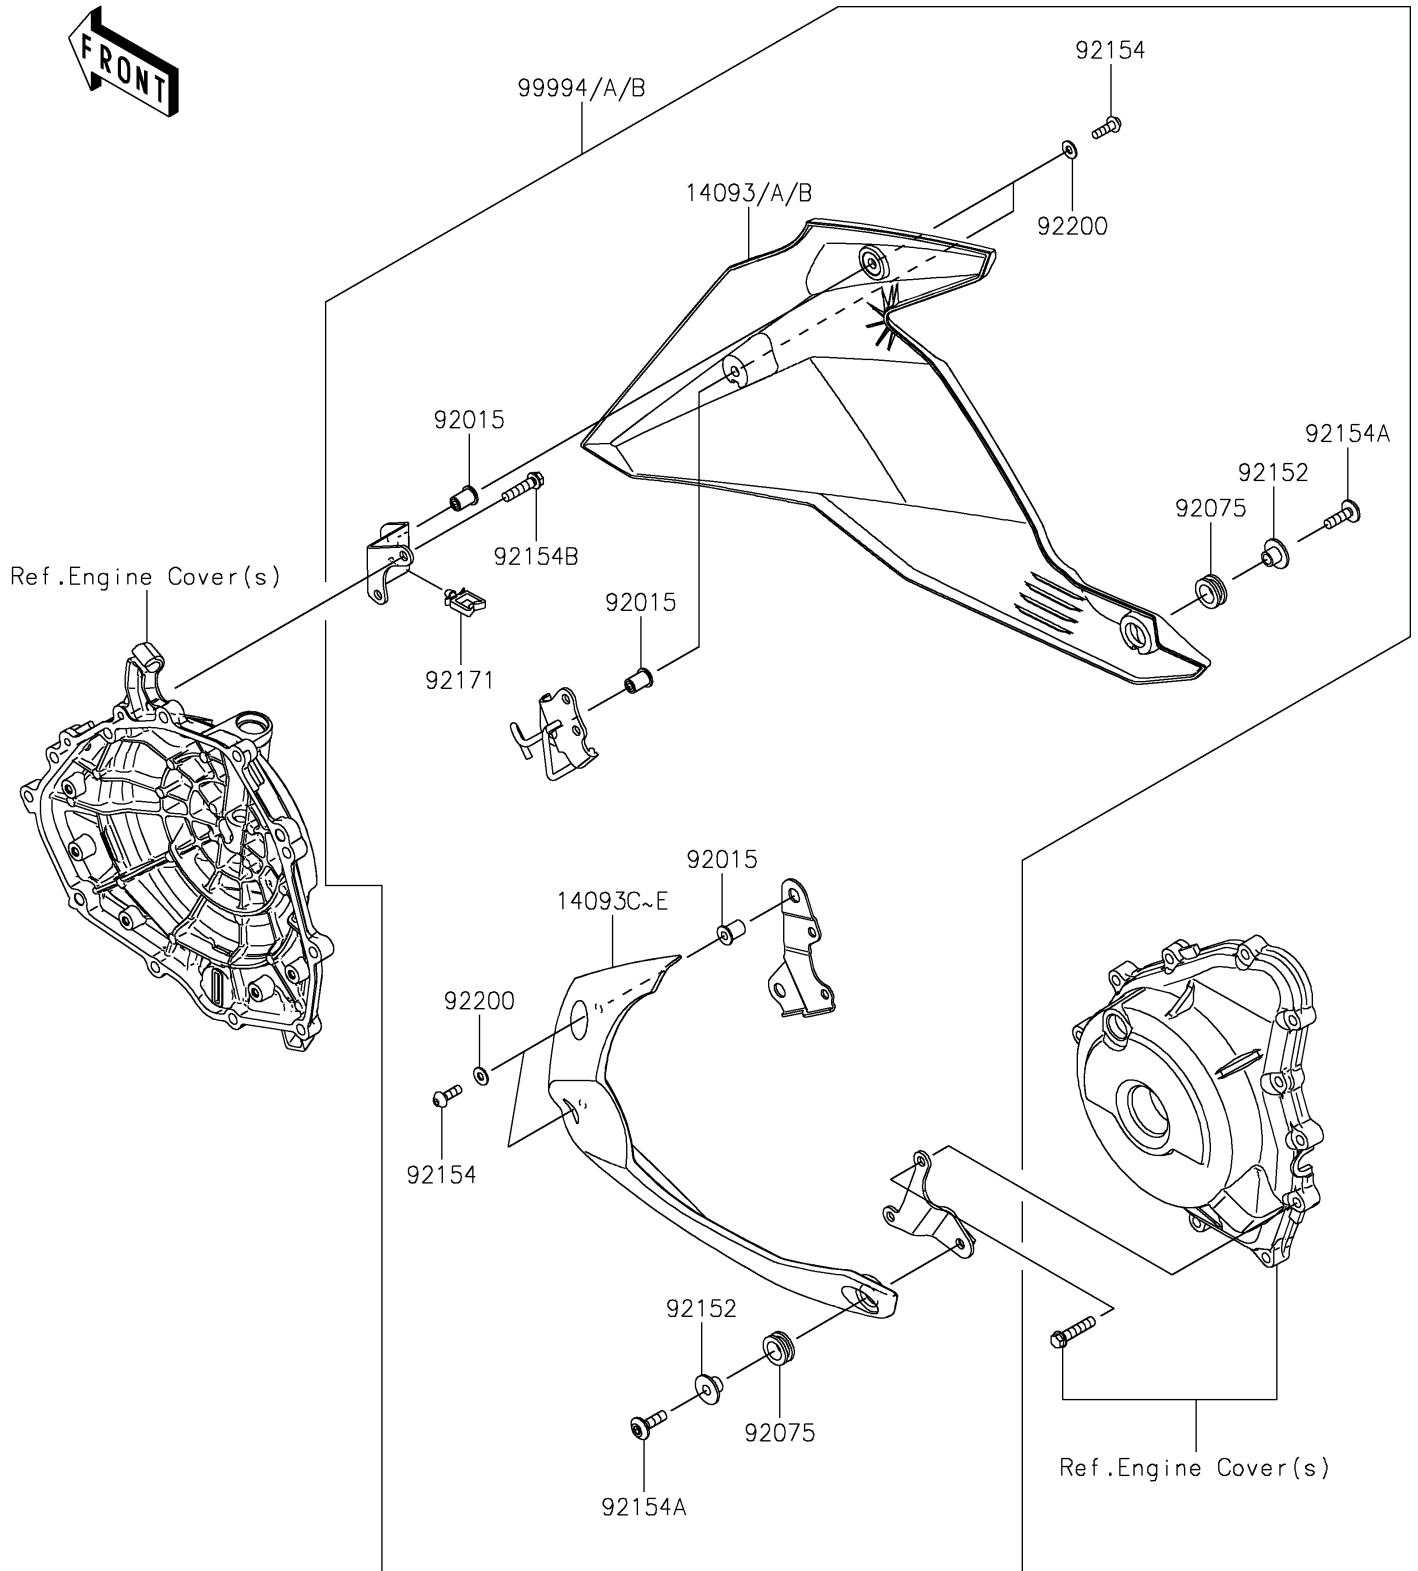

2024 Z500

PARTS DIAGRAM

Accessory(Lower Cowling)

F2910F

2024 Z500

PARTS LIST

Accessory(Lower Cowling)

ITEM NAME	PART NUMBER	QUANTITY
COVER,LWR,RH,M.F.S.BLACK (Ref # 14093B)	14093-0768-739	1
COVER,LWR,LH,M.F.S.BLACK (Ref # 14093E)	14093-0981-739	1
NUT,WELL,5MM (Ref # 92015)	92015-1757	4
DAMPER (Ref # 92075)	92075-1634	2
COLLAR,6.8X20X9.6 (Ref # 92152)	92152-2908	2
BOLT,SOCKET,5X16 (Ref # 92154)	92154-0209	4
BOLT,SOCKET,6X20 (Ref # 92154A)	92154-0918	2
BOLT,FLANGED,6X25 (Ref # 92154B)	92154-2734	1
CLAMP (Ref # 92171)	92171-0290	1
WASHER,5.2X12X1.0 (Ref # 92200)	92200-0784	4
LOWER COWLING,M.F.S.BLACK (Ref # 99994B)	99994-1876-739	1