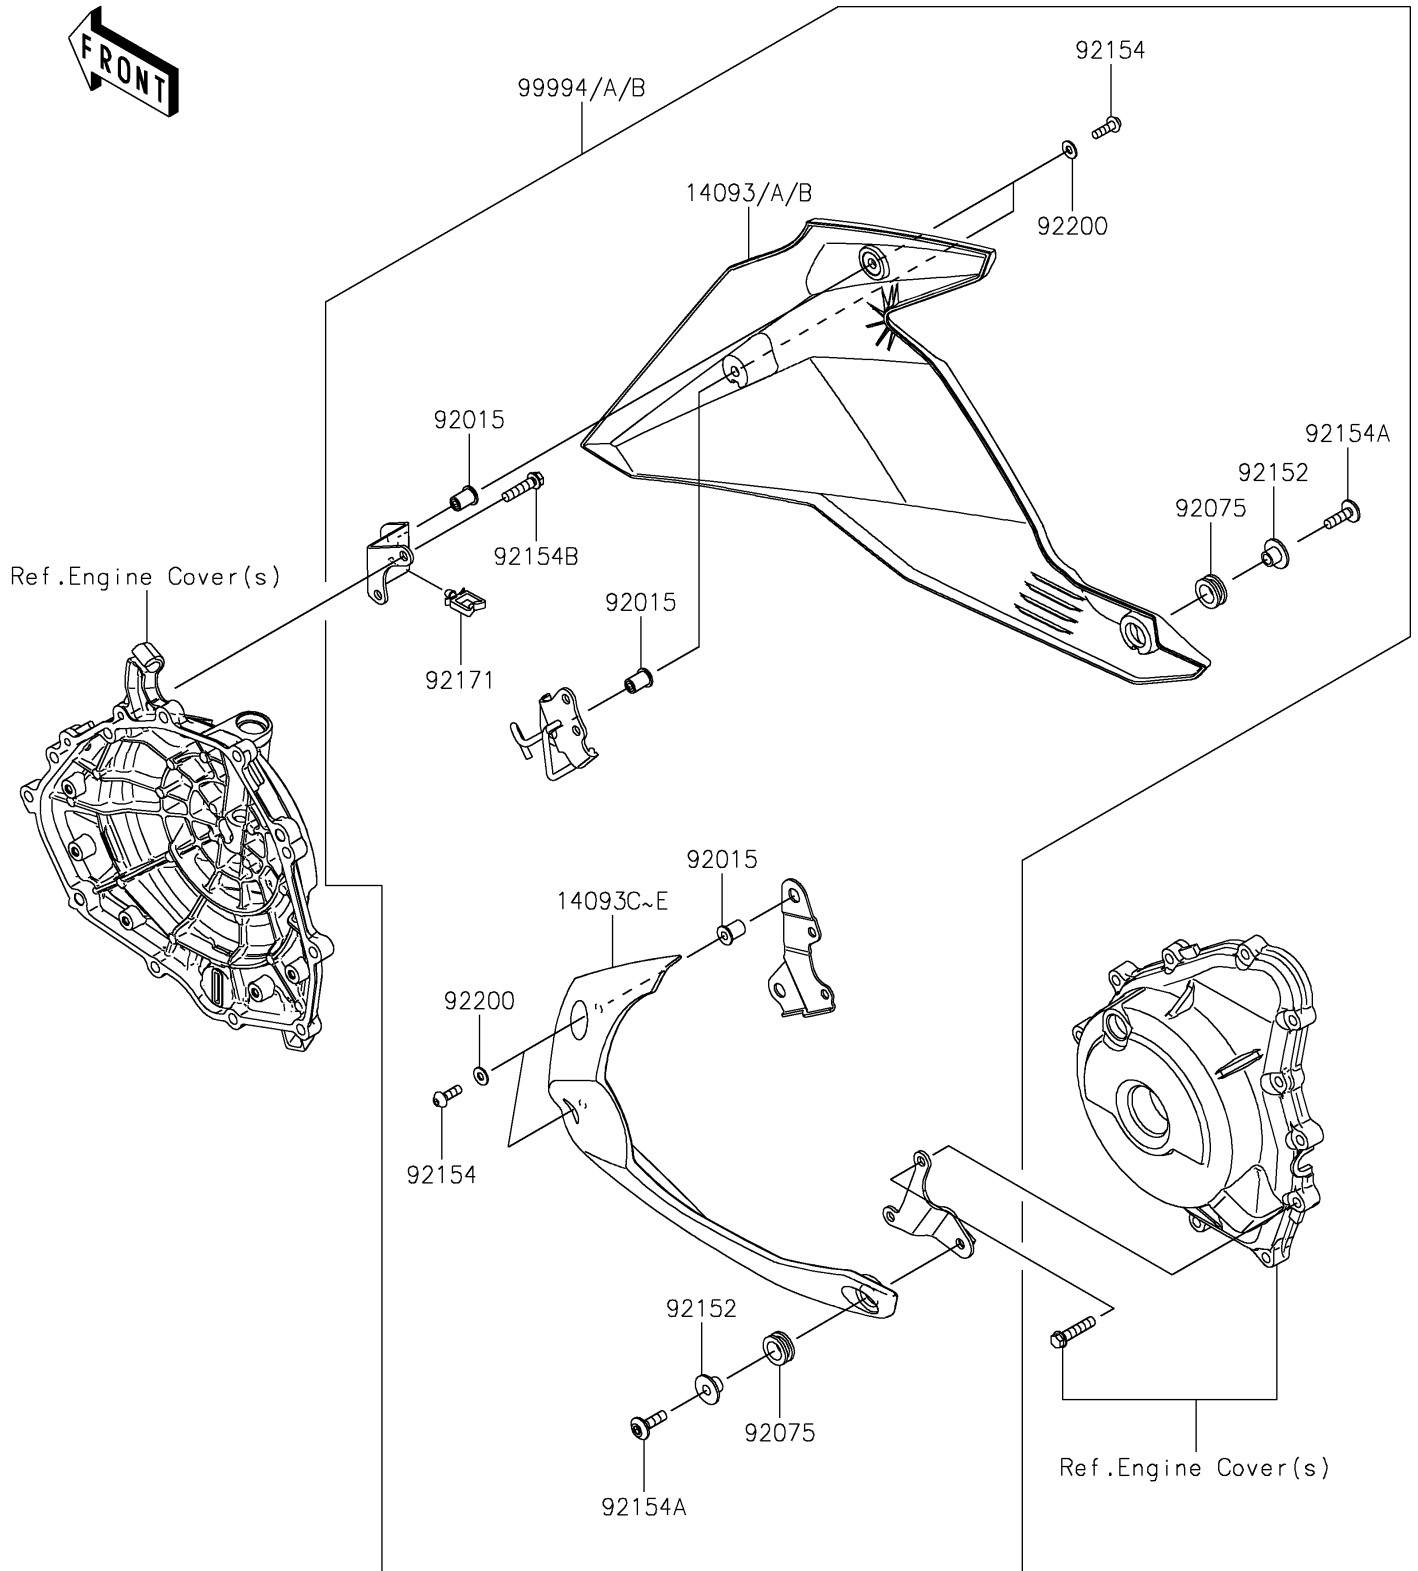

2024 Z500 ABS

PARTS DIAGRAM

Accessory(Lower Cowling)

F2910F

2024 Z500 ABS

PARTS LIST

Accessory(Lower Cowling)

ITEM NAME

PART NUMBER

QUANTITY
